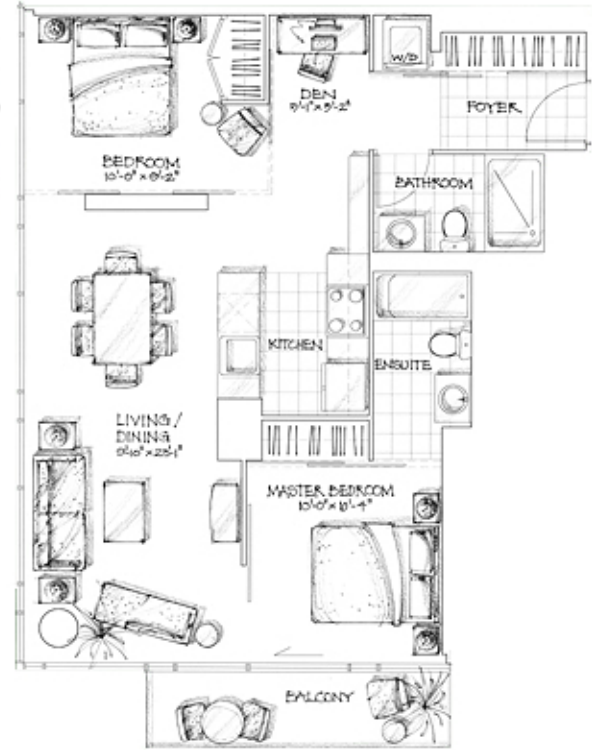

fiji

05 STUDIO

425 SQ. FT.

**magi**

04 + 06 ONE BEDROOM

502 SQ. FT.

**cestino**

04, 05 + 06 ONE BEDROOM

502 SQ. FT.

**canoa**

10 ONE BEDROOM + DEN

605 SQ. FT.

**quazi**

02, 07 + 08 ONE BEDROOM + DEN

657 SQ. FT.

**pezzati**

01 + 09 TWO BEDROOM

752 SQ. FT.

**veronese**

03, 06 + 07 TWO BEDROOM

857 SQ. FT.

**opalini**

03 + 04 TWO BEDROOM

927 SQ. FT.