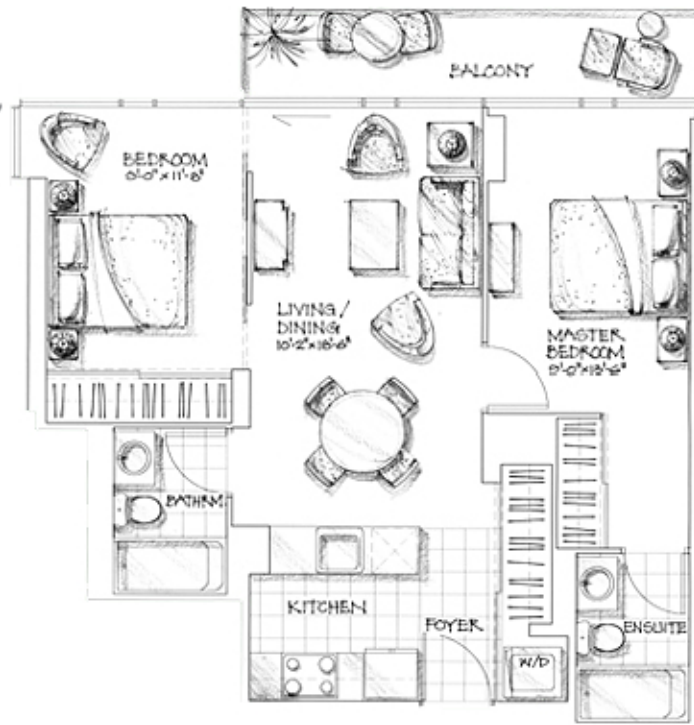

fiji

05 STUDIO

425 SQ. FT.

**magi**

04 + 06 ONE BEDROOM

502 SQ. FT.

**cestino**

04, 05 + 06 ONE BEDROOM

502 SQ. FT.

**canoa**

10 ONE BEDROOM + DEN

605 SQ. FT.

**quazi**

02, 07 + 08 ONE BEDROOM + DEN

657 SQ. FT.

**pezzati**

01 + 09 TWO BEDROOM

752 SQ. FT.

**veronese**

03, 06 + 07 TWO BEDROOM

857 SQ. FT.

**opalini**

03 + 04 TWO BEDROOM

927 SQ. FT.