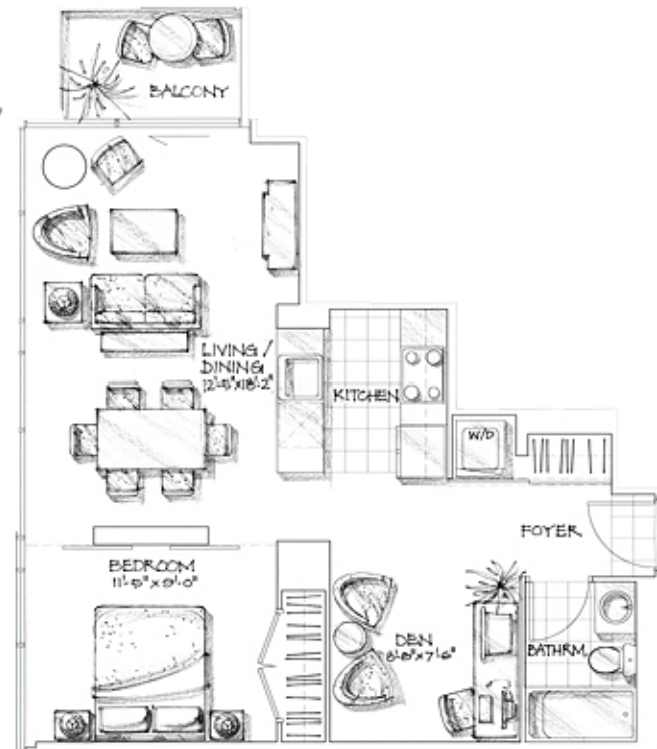

fiji

05 STUDIO

425 SQ. FT.

**magi**

04 + 06 ONE BEDROOM

502 SQ. FT.

**cestino**

04, 05 + 06 ONE BEDROOM

502 SQ. FT.

**canoa**

10 ONE BEDROOM + DEN

605 SQ. FT.

**quazi**

02, 07 + 08 ONE BEDROOM + DEN

657 SQ. FT.

**pezzati**

01 + 09 TWO BEDROOM

752 SQ. FT.

**veronese**

03, 06 + 07 TWO BEDROOM

857 SQ. FT.

**opalini**

03 + 04 TWO BEDROOM

927 SQ. FT.