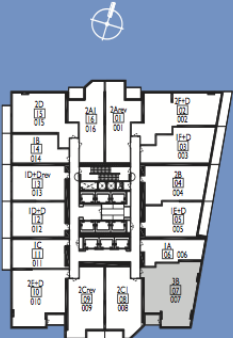

# suite 3b

threebedroom

15-31st floors

Also available on floors 32nd to 51st.

Suite: 1068 sf  
Balcony: 45 sf  
Total: 1113 sf

1068 sq. ft.  
FLOORS 15 - 51