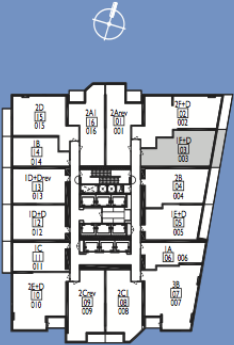

suite 1a

onebedroom

15-31st floors

Also available on floors 32nd to 53rd.

Suite: 518 sf
Total: 518 sf

518 sq. ft.
FLOORS 15 - 53

suite 1b

onebedroom

15-31st floors

Also available on floors 32nd to 42nd.

Suite: 532 sf
 Balcony: 85 sf
 Total: 617 sf

532 sq. ft.
 FLOORS 15 - 42

suite 1c

onebedroom

15-31st floors

Also available on floors 32nd to 42nd.

Suite: 584 sf
 Balcony: 85 sf
 Total: 669 sf

584 sq. ft.
 FLOORS 15 - 42

suite 1e+d

one bedroom + den

15-31st floors

Also available on floors 32nd to 51st.

Suite: 702 sf
Balcony: 90 sf
Total: 792 sf

702 sq. ft.
FLOORS 15 - 51

suite | f+d

one bedroom + den

15-31st floors

Also available on floors 32nd to 51st.

Suite: 763 sf
Balcony: 105 sf
Total: 868 sf

763 sq. ft.
FLOORS 15 - 51