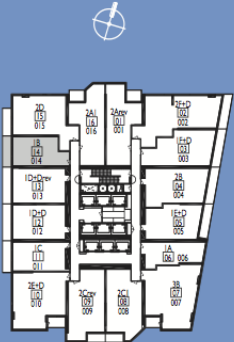

suite 1a

onebedroom

15-31st floors

Also available on floors 32nd to 53rd.

Suite: 518 sf
Total: 518 sf

518 sq. ft.
FLOORS 15 - 53

suite 1b

onebedroom

15-31st floors

Also available on floors 32nd to 42nd.

Suite: 532 sf
 Balcony: 85 sf
 Total: 617 sf

532 sq. ft.
 FLOORS 15 - 42

suite 1c

onebedroom

15-31st floors

Also available on floors 32nd to 42nd.

Suite: 584 sf
 Balcony: 85 sf
 Total: 669 sf

584 sq. ft.
 FLOORS 15 - 42

suite 1e+d

one bedroom + den

15-31st floors

Also available on floors 32nd to 51st.

Suite: 702 sf
Balcony: 90 sf
Total: 792 sf

702 sq. ft.
FLOORS 15 - 51