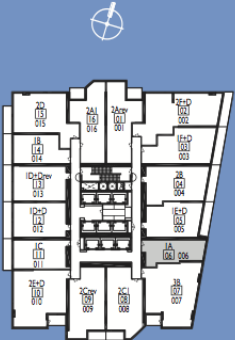

suite 1a

onebedroom

15-31st floors

Also available on floors 32nd to 53rd.

Suite: 518 sf
Total: 518 sf

518 sq. ft.
FLOORS 15 - 53

suite 1b

onebedroom

15-31st floors

Also available on floors 32nd to 42nd.

Suite: 532 sf
 Balcony: 85 sf
 Total: 617 sf

532 sq. ft.
 FLOORS 15 - 42

suite 1c

onebedroom

15-31st floors

Also available on floors 32nd to 42nd.

Suite: 584 sf
 Balcony: 85 sf
 Total: 669 sf

584 sq. ft.
 FLOORS 15 - 42

suite 1e+d

one bedroom + den

15-31st floors

Also available on floors 32nd to 51st.

Suite: 702 sf
Balcony: 90 sf
Total: 792 sf

702 sq. ft.
FLOORS 15 - 51

suite | f+d

one bedroom + den

15-31st floors

Also available on floors 32nd to 51st.

Suite: 763 sf
Balcony: 105 sf
Total: 868 sf

763 sq. ft.
FLOORS 15 - 51