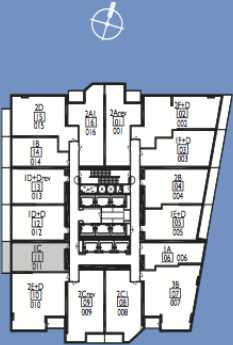

suite 1a

onebedroom

15-31st floors

Also available on floors 32nd to 53rd.

Suite: 518 sf
Total: 518 sf

518 sq. ft.
FLOORS 15 - 53

suite 1b

onebedroom

15-31st floors

Also available on floors 32nd to 42nd.

Suite: 532 sf
 Balcony: 85 sf
 Total: 617 sf

532 sq. ft.
 FLOORS 15 - 42

suite 1c

onebedroom

15-31st floors

Also available on floors 32nd to 42nd.

Suite: 584 sf
 Balcony: 85 sf
 Total: 669 sf

584 sq. ft.
 FLOORS 15 - 42

suite 1e+d

one bedroom + den

15-31st floors

Also available on floors 32nd to 51st.

Suite: 702 sf
Balcony: 90 sf
Total: 792 sf

702 sq. ft.
FLOORS 15 - 51

suite | f+d

one bedroom + den

15-31st floors

Also available on floors 32nd to 51st.

Suite: 763 sf
Balcony: 105 sf
Total: 868 sf

763 sq. ft.
FLOORS 15 - 51