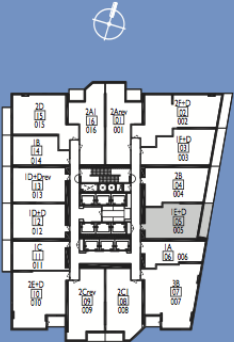

suite 1a

onebedroom

15-31st floors

Also available on floors 32nd to 53rd.

Suite: 518 sf
Total: 518 sf

518 sq. ft.
FLOORS 15 - 53

suite 1b

onebedroom

15-31st floors

Also available on floors 32nd to 42nd.

Suite: 532 sf
 Balcony: 85 sf
 Total: 617 sf

532 sq. ft.
 FLOORS 15 - 42

suite 1c

onebedroom

15-31st floors

Also available on floors 32nd to 42nd.

Suite: 584 sf
 Balcony: 85 sf
 Total: 669 sf

584 sq. ft.
 FLOORS 15 - 42

suite 1e+d

one bedroom + den

15-31st floors

Also available on floors 32nd to 51st.

Suite: 702 sf
Balcony: 90 sf
Total: 792 sf

702 sq. ft.
FLOORS 15 - 51

suite | f+d

one bedroom + den

15-31st floors

Also available on floors 32nd to 51st.

Suite: 763 sf
Balcony: 105 sf
Total: 868 sf

763 sq. ft.
FLOORS 15 - 51