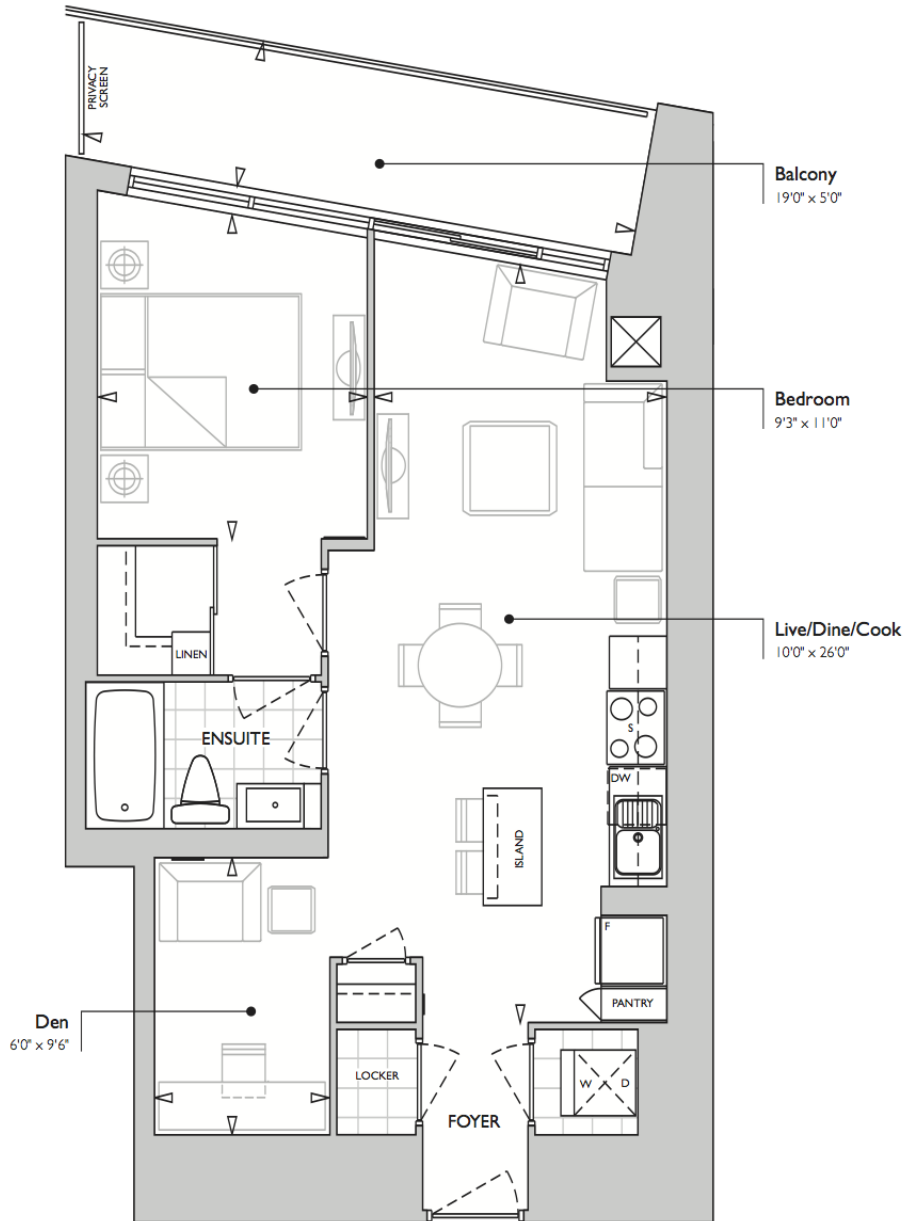

suite 1a

onebedroom

15-31st floors

Also available on floors 32nd to 53rd.

Suite: 518 sf
Total: 518 sf

518 sq. ft.
FLOORS 15 - 53

suite 1b

onebedroom

15-31st floors

Also available on floors 32nd to 42nd.

Suite: 532 sf
 Balcony: 85 sf
 Total: 617 sf

532 sq. ft.
 FLOORS 15 - 42

suite 1c

onebedroom

15-31st floors

Also available on floors 32nd to 42nd.

Suite: 584 sf
 Balcony: 85 sf
 Total: 669 sf

584 sq. ft.
 FLOORS 15 - 42

suite 1e+d

one bedroom + den

15-31st floors

Also available on floors 32nd to 51st.

Suite: 702 sf
Balcony: 90 sf
Total: 792 sf

702 sq. ft.
FLOORS 15 - 51

suite | f+d

one bedroom + den

15-31st floors

Also available on floors 32nd to 51st.

Suite: 763 sf
Balcony: 105 sf
Total: 868 sf

763 sq. ft.
FLOORS 15 - 51