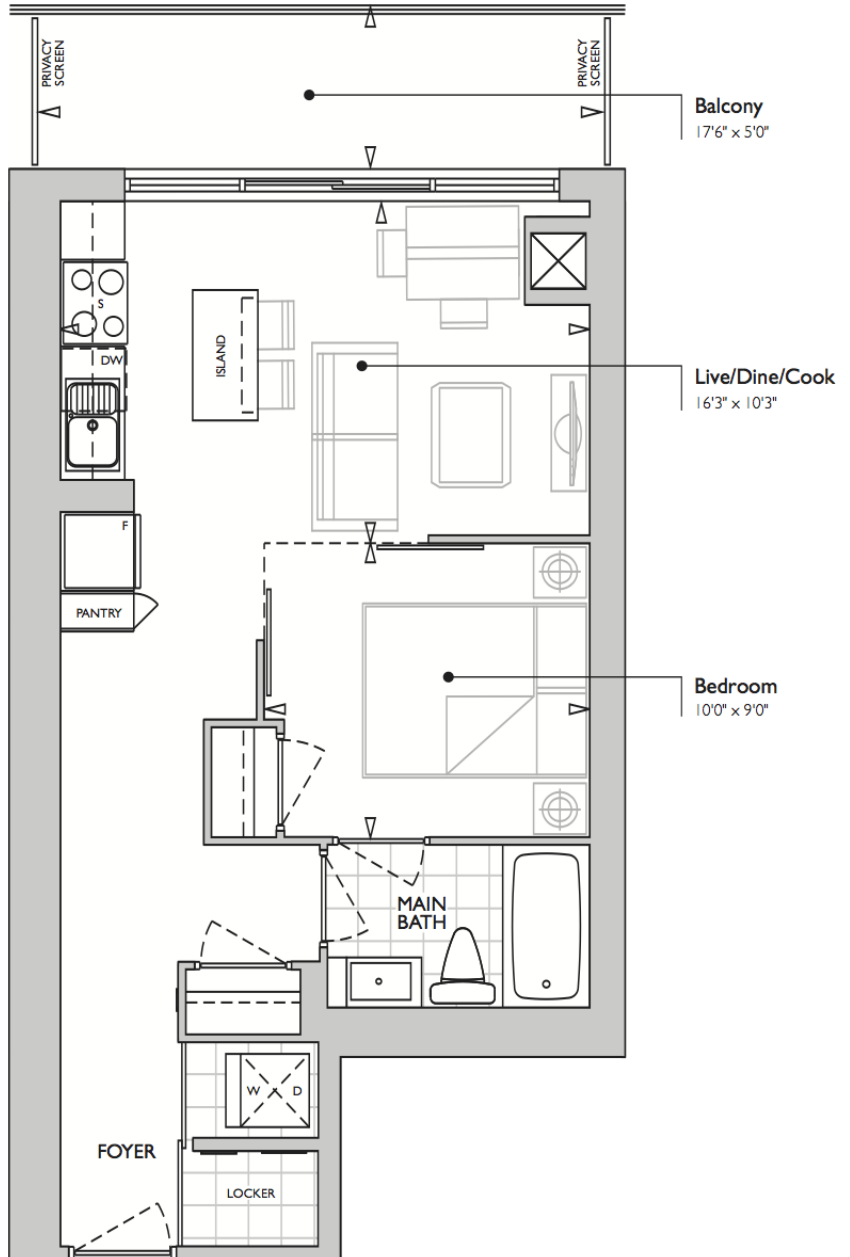

suite 1a

onebedroom

15-31st floors

Also available on floors 32nd to 53rd.

Suite: 518 sf
Total: 518 sf

518 sq. ft.
FLOORS 15 - 53

suite 1b

onebedroom

15-31st floors

Also available on floors 32nd to 42nd.

Suite: 532 sf
 Balcony: 85 sf
 Total: 617 sf

532 sq. ft.
 FLOORS 15 - 42

suite 1c

onebedroom

15-31st floors

Also available on floors 32nd to 42nd.

Suite: 584 sf
 Balcony: 85 sf
 Total: 669 sf

584 sq. ft.
 FLOORS 15 - 42

suite 1e+d

one bedroom + den

15-31st floors

Also available on floors 32nd to 51st.

Suite: 702 sf
Balcony: 90 sf
Total: 792 sf

702 sq. ft.
FLOORS 15 - 51

suite | f+d

one bedroom + den

15-31st floors

Also available on floors 32nd to 51st.

Suite: 763 sf
Balcony: 105 sf
Total: 868 sf

763 sq. ft.
FLOORS 15 - 51