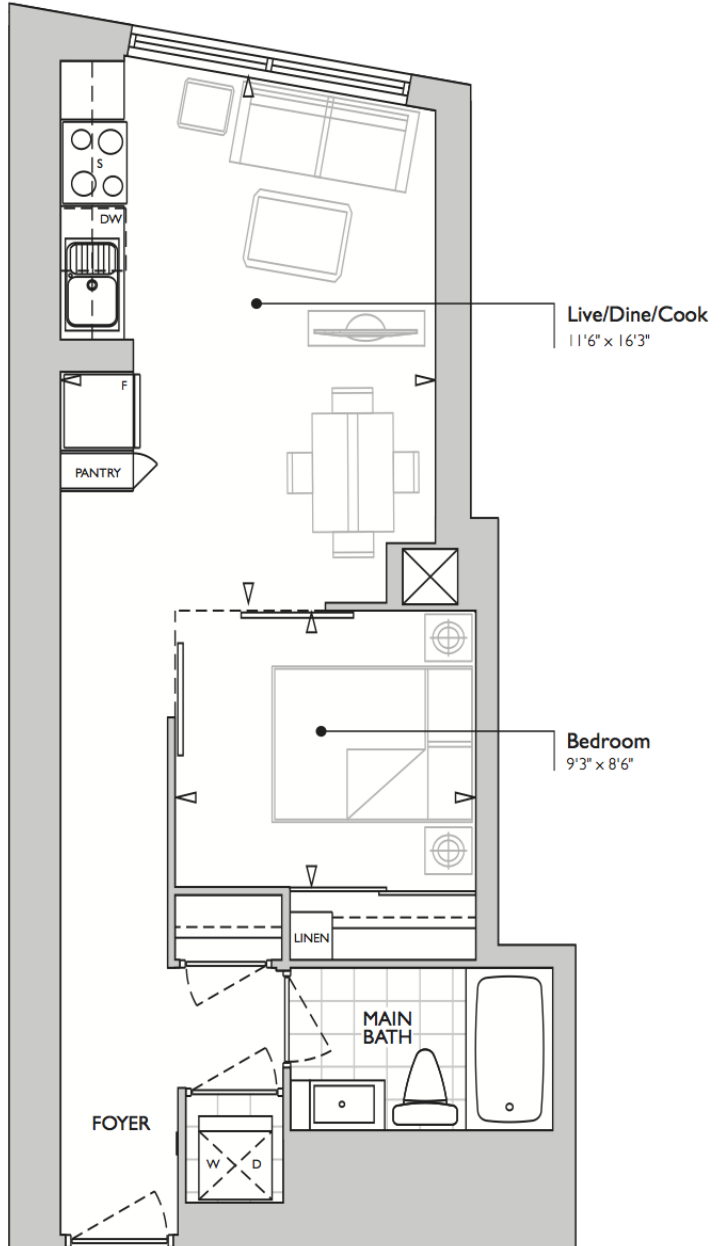

suite 1a

onebedroom

15-31st floors

Also available on floors 32nd to 53rd.

Suite: 518 sf
Total: 518 sf

518 sq. ft.
FLOORS 15 - 53

suite 1b

onebedroom

15-31st floors

Also available on floors 32nd to 42nd.

Suite: 532 sf
 Balcony: 85 sf
 Total: 617 sf

532 sq. ft.
 FLOORS 15 - 42

suite 1c

onebedroom

15-31st floors

Also available on floors 32nd to 42nd.

Suite: 584 sf
 Balcony: 85 sf
 Total: 669 sf

584 sq. ft.
 FLOORS 15 - 42

suite 1e+d

one bedroom + den

15-31st floors

Also available on floors 32nd to 51st.

Suite: 702 sf
Balcony: 90 sf
Total: 792 sf

702 sq. ft.
FLOORS 15 - 51

suite | f+d

one bedroom + den

15-31st floors

Also available on floors 32nd to 51st.

Suite: 763 sf
Balcony: 105 sf
Total: 868 sf

763 sq. ft.
FLOORS 15 - 51