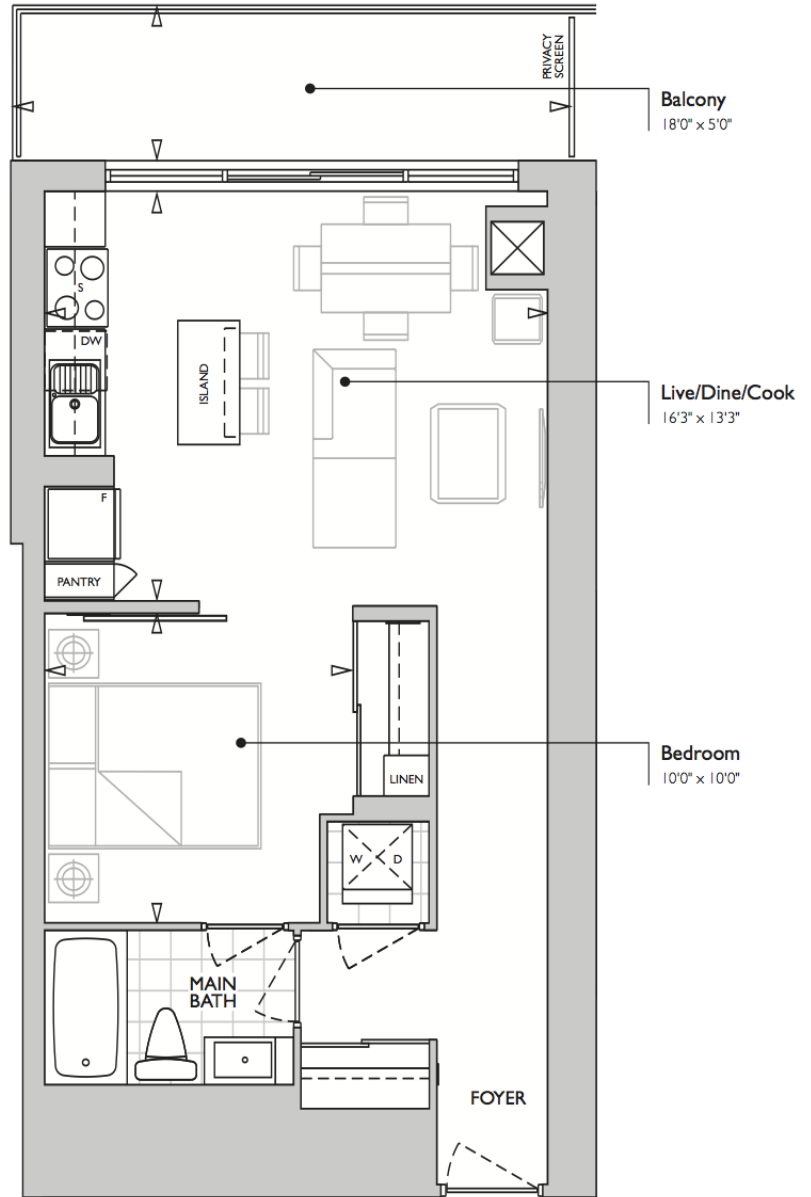

suite 1a

onebedroom

15-31st floors

Also available on floors 32nd to 53rd.

Suite: 518 sf
Total: 518 sf

518 sq. ft.
FLOORS 15 - 53

suite 1b

onebedroom

15-31st floors

Also available on floors 32nd to 42nd.

Suite: 532 sf
 Balcony: 85 sf
 Total: 617 sf

532 sq. ft.
 FLOORS 15 - 42

suite 1c

onebedroom

15-31st floors

Also available on floors 32nd to 42nd.

Suite: 584 sf
 Balcony: 85 sf
 Total: 669 sf

584 sq. ft.
 FLOORS 15 - 42

suite 1e+d

one bedroom + den

15-31st floors

Also available on floors 32nd to 51st.

Suite: 702 sf
Balcony: 90 sf
Total: 792 sf

702 sq. ft.
FLOORS 15 - 51

suite | f+d

one bedroom + den

15-31st floors

Also available on floors 32nd to 51st.

Suite: 763 sf
Balcony: 105 sf
Total: 868 sf

763 sq. ft.
FLOORS 15 - 51