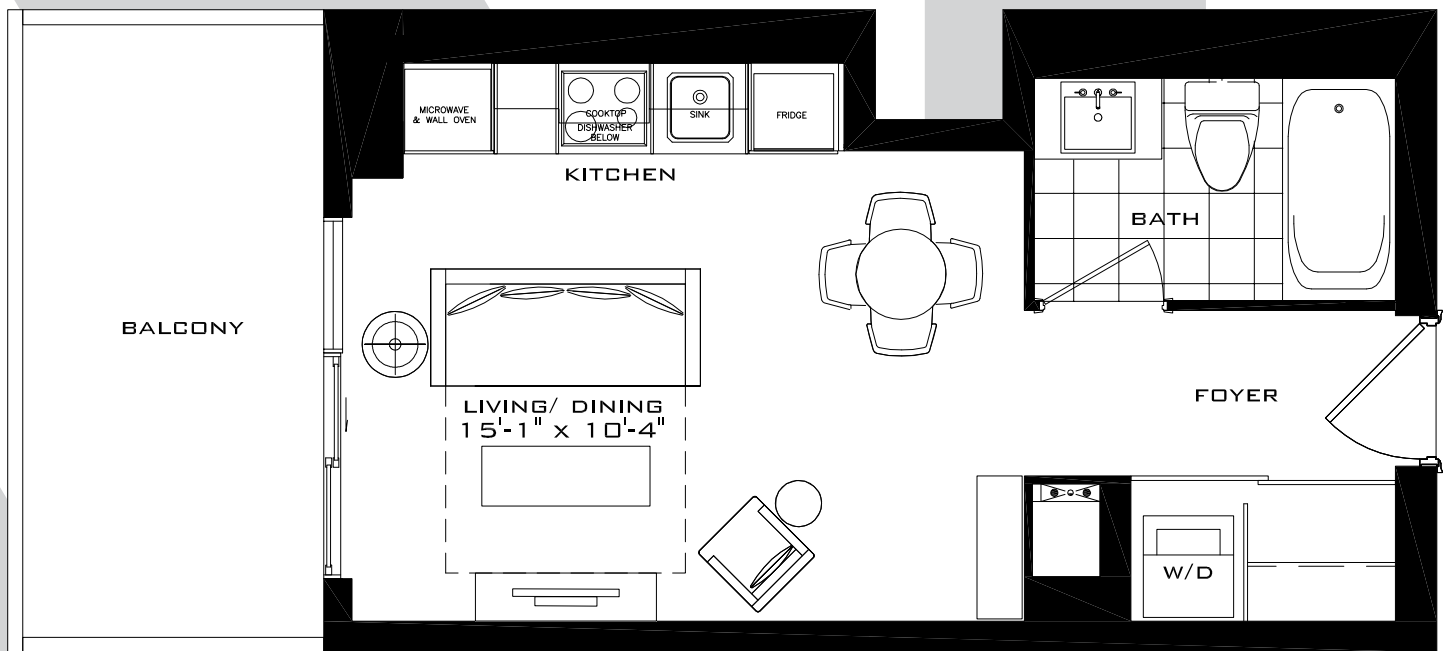

# THE NEASDEN - S

Studio 325 sq.ft.

FLOOR 39

FLOORS 40-41

All dimensions specifications and drawings are approximate. Furniture not included. Actual square footage may vary from stated floorplan. E. & O. E.

# THE NEASDEN

Studio 334 sq.ft.

34 FLOOR

FLOORS 35-38