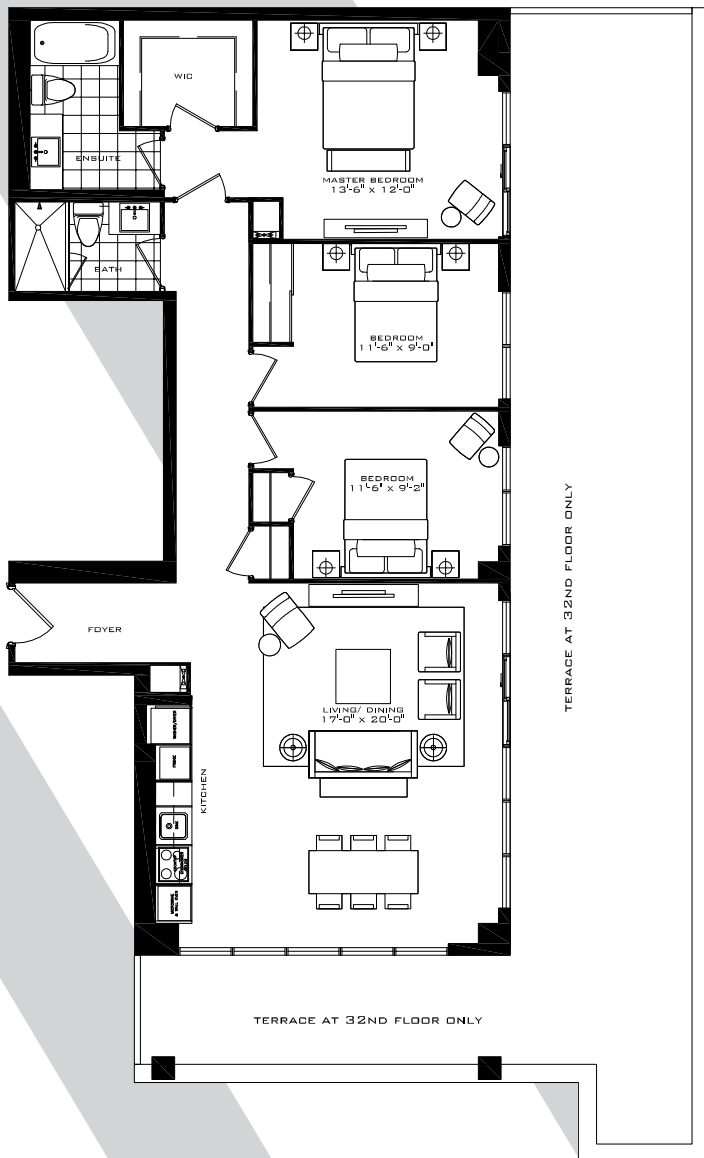

# THE WESTMINSTER

3 Bedroom 956 sq.ft.

34 FLOOR

FLOORS 35-38

# THE WESTMINSTER

3 Bedroom 956 sq.ft.

32 FLOOR ONLY

33 FLOOR ONLY

32 FLOOR

33 FLOOR

# THE SUTTON

3 Bedroom 1,190 sq.ft.

34 FLOOR

FLOORS 35-38

39 FLOOR

FLOORS 40-41

# THE SUTTON

3 Bedroom 1,190 sq.ft.

32 FLOOR ONLY

33 FLOOR ONLY

32 FLOOR

33 FLOOR