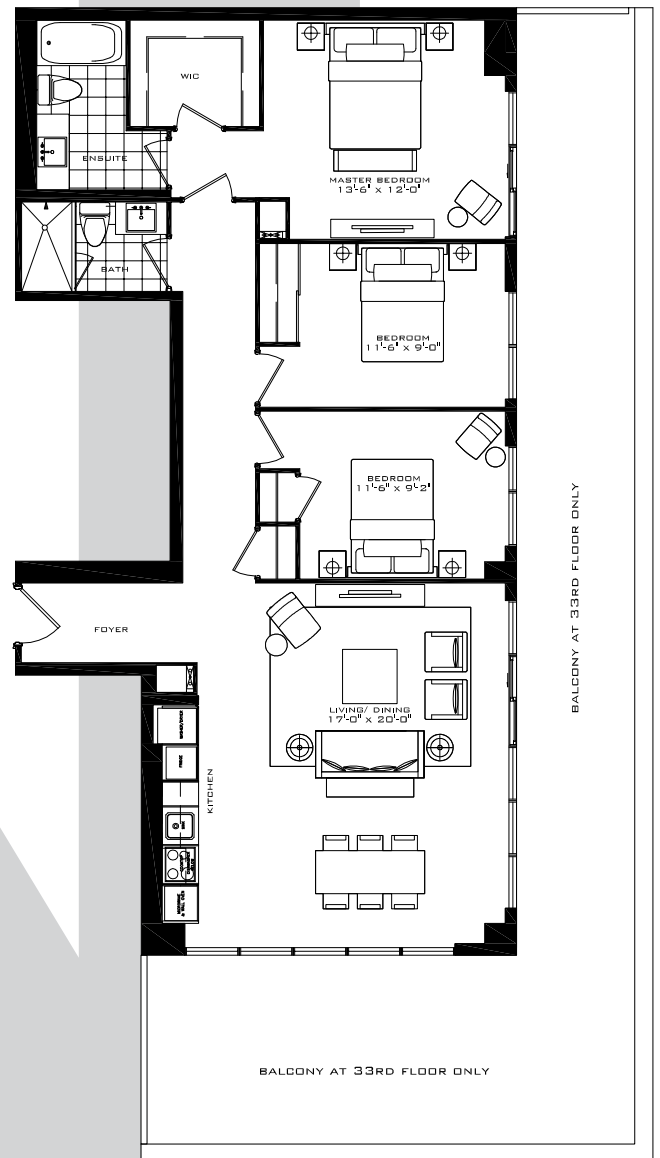

# THE WESTMINSTER

3 Bedroom 956 sq.ft.

34 FLOOR

FLOORS 35-38

# THE WESTMINSTER

3 Bedroom 956 sq.ft.

32 FLOOR ONLY

33 FLOOR ONLY

32 FLOOR

33 FLOOR

# THE SUTTON

3 Bedroom 1,190 sq.ft.

34 FLOOR

FLOORS 35-38

39 FLOOR

FLOORS 40-41

# THE SUTTON

3 Bedroom 1,190 sq.ft.

32 FLOOR ONLY

33 FLOOR ONLY

32 FLOOR

33 FLOOR