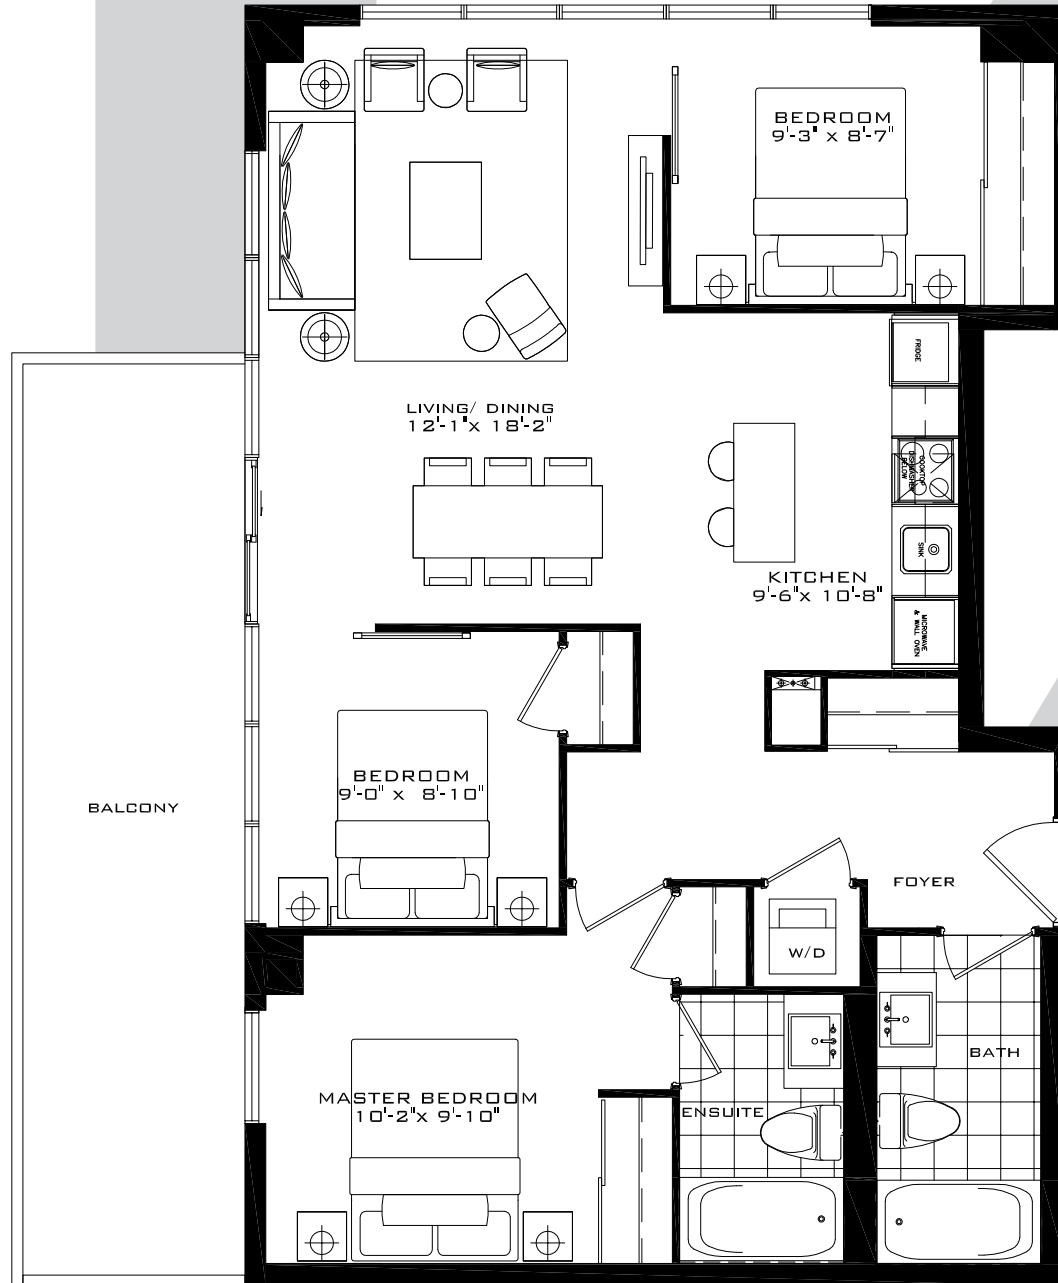

# THE PADDINGTON

2 Bedroom 687 sq.ft.

FLOORS 35-38

All dimensions specifications and drawings are approximate. Furniture not included. Actual square footage may vary from stated floorplan. E. & O. E.

# THE KENSINGTON

2 Bedroom + Den 905 sq.ft.

32 FLOOR ONLY

33 FLOOR ONLY

32 FLOOR

33 FLOOR

# THE DALLINGTON

3 Bedroom 911 sq.ft.

FLOORS 40-41

All dimensions specifications and drawings are approximate. Furniture not included. Actual square footage may vary from stated floorplan. E. & O. E.

# THE WESTMINSTER

3 Bedroom 956 sq.ft.

34 FLOOR

FLOORS 35-38