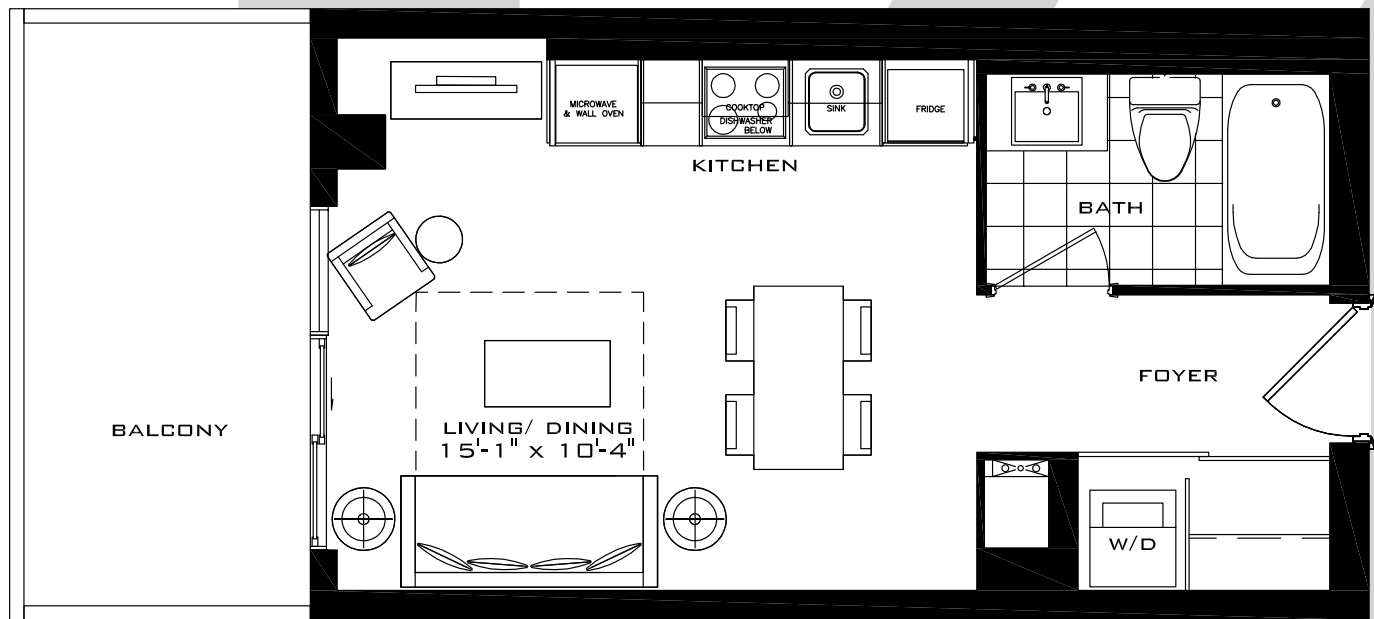

# THE NEASDEN - S

Studio 325 sq.ft.

FLOOR 39

FLOORS 40-41

All dimensions specifications and drawings are approximate. Furniture not included. Actual square footage may vary from stated floorplan. E. & O. E.

# THE NEASDEN

Studio 334 sq.ft.

34 FLOOR

FLOORS 35-38

# THE ABBEY ROAD

1 Bedroom + Den 551 sq.ft.

32 FLOOR

FLOORS 35-38

# THE PADDINGTON

2 Bedroom 687 sq.ft.

FLOORS 35-38

All dimensions specifications and drawings are approximate. Furniture not included. Actual square footage may vary from stated floorplan. E. & O. E.