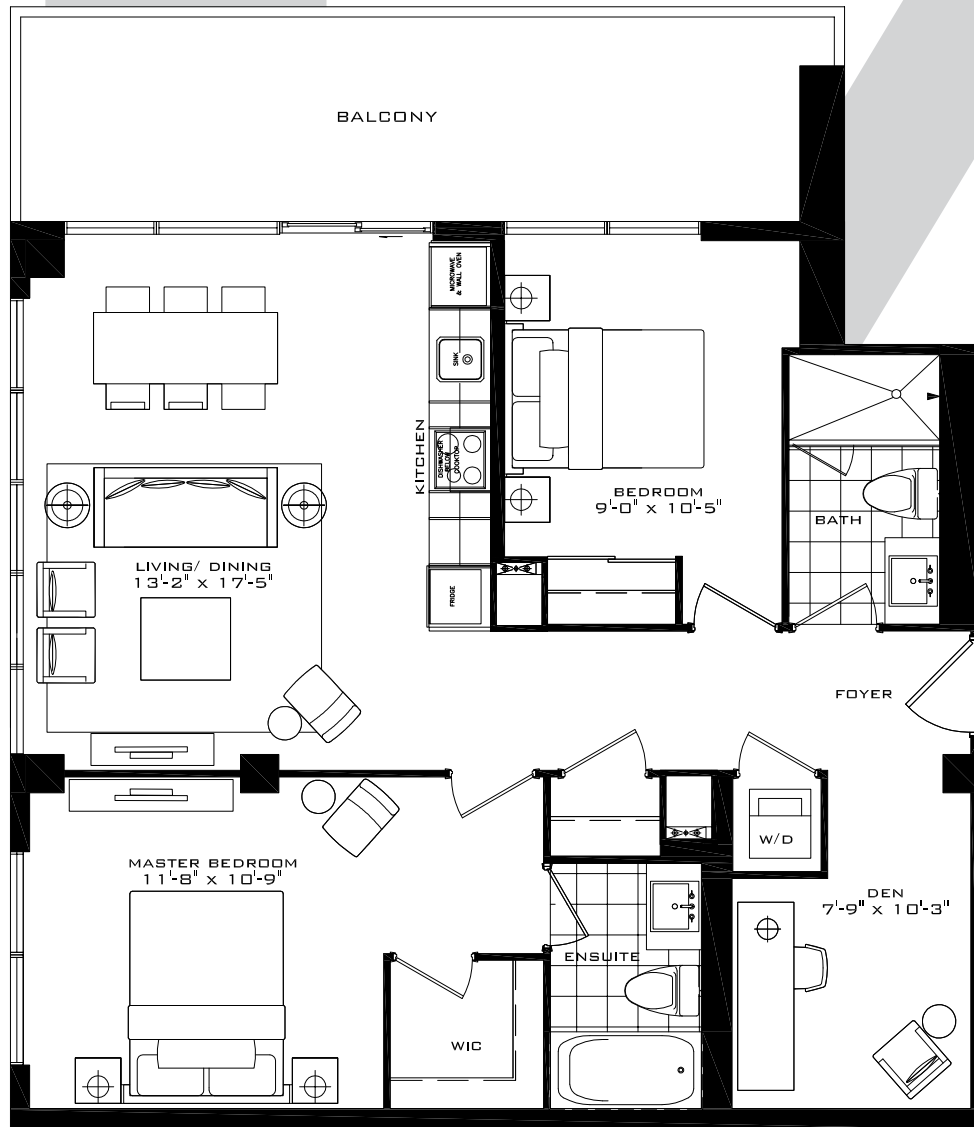

# THE WALTHAM

2 Bedroom 625 sq.ft.

32 FLOOR

33 FLOOR

34 FLOOR

32nd FLOOR ONLY

33rd FLOOR ONLY

# THE PADDINGTON

2 Bedroom 687 sq.ft.

FLOORS 35-38

All dimensions specifications and drawings are approximate. Furniture not included. Actual square footage may vary from stated floorplan. E. & O. E.

# THE KENSINGTON

2 Bedroom + Den 905 sq.ft.

34 FLOOR

FLOORS 35-38

# THE DALLINGTON

3 Bedroom 911 sq.ft.

FLOORS 40-41

All dimensions specifications and drawings are approximate. Furniture not included. Actual square footage may vary from stated floorplan. E. & O. E.