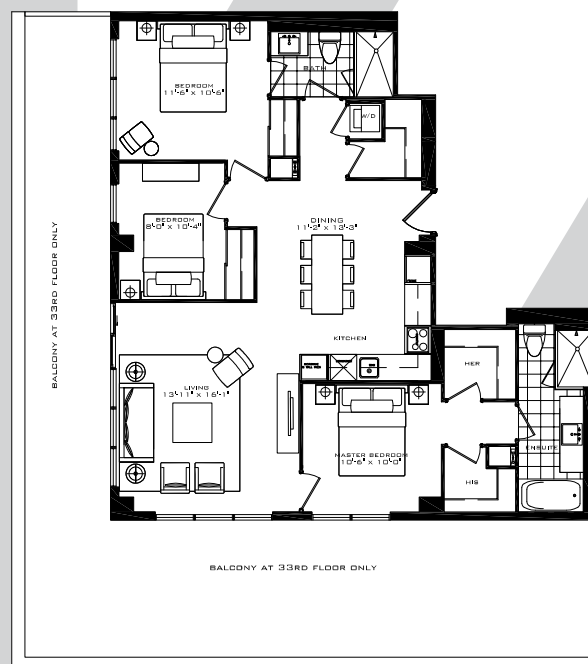

# THE NEASDEN - S

Studio 325 sq.ft.

FLOOR 39

FLOORS 40-41

All dimensions specifications and drawings are approximate. Furniture not included. Actual square footage may vary from stated floorplan. E. & O. E.

# THE WIMBLEDON

3 Bedroom 1,111 sq.ft.

34 FLOOR

FLOORS 35-38

39 FLOOR

FLOORS 40-41

# THE WIMBLEDON

3 Bedroom 1,111 sq.ft.

32 FLOOR ONLY

33 FLOOR ONLY

32 FLOOR

33 FLOOR