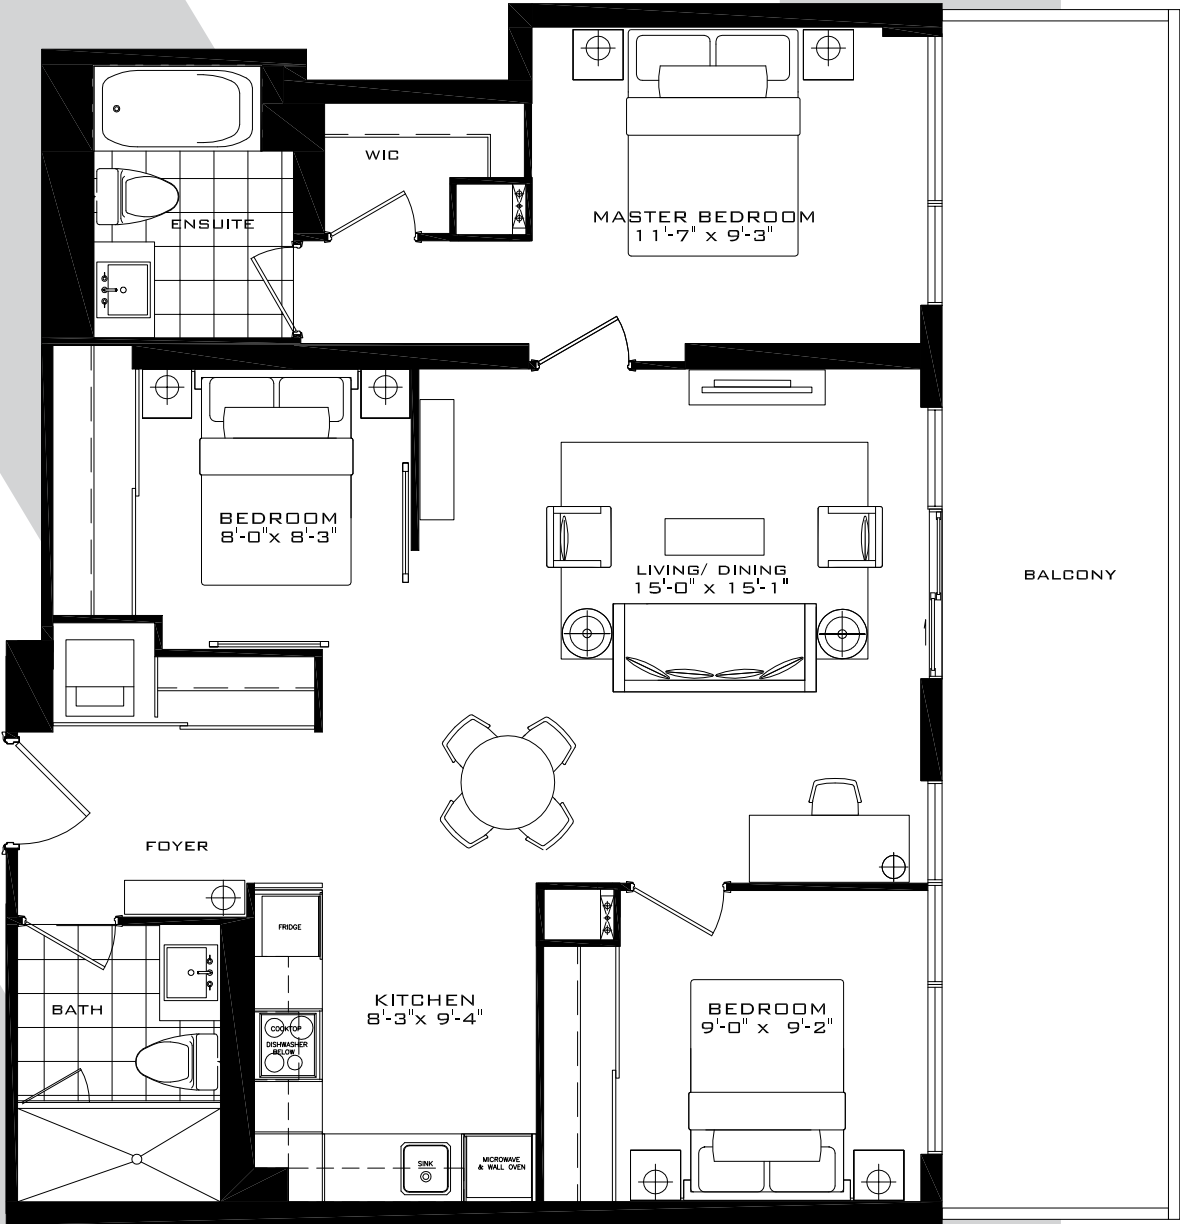

# THE PADDINGTON

2 Bedroom 687 sq.ft.

FLOORS 35-38

All dimensions specifications and drawings are approximate. Furniture not included. Actual square footage may vary from stated floorplan. E. & O. E.

# THE DALLINGTON

3 Bedroom 911 sq.ft.

FLOORS 40-41

All dimensions specifications and drawings are approximate. Furniture not included. Actual square footage may vary from stated floorplan. E. & O. E.

# THE BRISTOL 3

3 Bedroom 931 sq.ft.

FLOOR 39

FLOORS 40-41

All dimensions specifications and drawings are approximate. Furniture not included. Actual square footage may vary from stated floorplan. E. & O. E.

# THE WESTMINSTER

3 Bedroom 956 sq.ft.

34 FLOOR

FLOORS 35-38