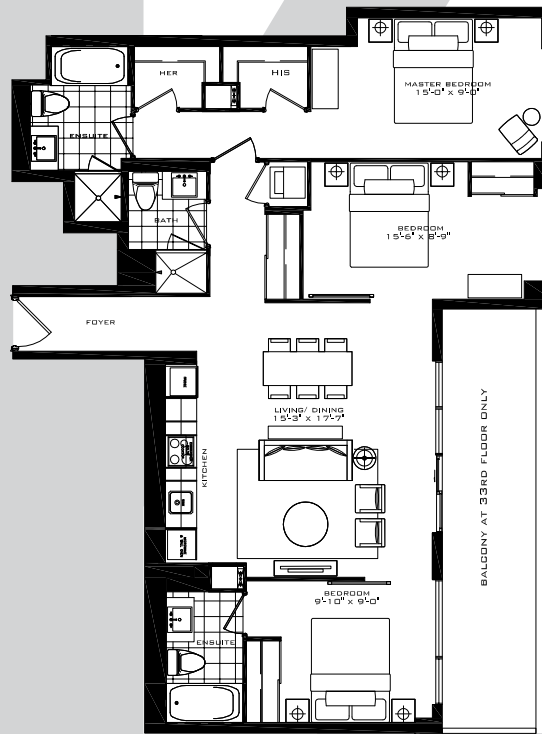

# THE PADDINGTON

2 Bedroom 687 sq.ft.

FLOORS 35-38

All dimensions specifications and drawings are approximate. Furniture not included. Actual square footage may vary from stated floorplan. E. & O. E.

## FLOOR 39

All dimensions specifications and drawings are approximate. Furniture not included. Actual square footage may vary from stated floorplan. E. & O. E.

# THE HILLINGDON

3 Bedroom 1,112 sq.ft.

34 FLOOR

All dimensions specifications and drawings are approximate. Furniture not included. Actual square footage may vary from stated floorplan. E. & O. E.

# THE HILLINGDON

3 Bedroom 1,112 sq.ft.

32 FLOOR ONLY

33 FLOOR ONLY

32 FLOOR

33 FLOOR