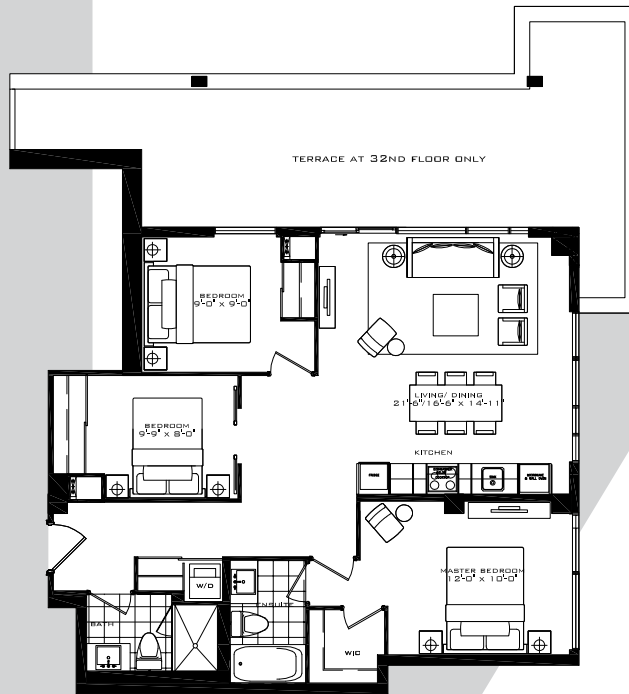

# THE NEASDEN - S

Studio 325 sq.ft.

FLOOR 39

FLOORS 40-41

All dimensions specifications and drawings are approximate. Furniture not included. Actual square footage may vary from stated floorplan. E. & O. E.

# THE WESTMINSTER

3 Bedroom 956 sq.ft.

34 FLOOR

FLOORS 35-38

# THE WESTMINSTER

3 Bedroom 956 sq.ft.

32 FLOOR ONLY

33 FLOOR ONLY

32 FLOOR

33 FLOOR