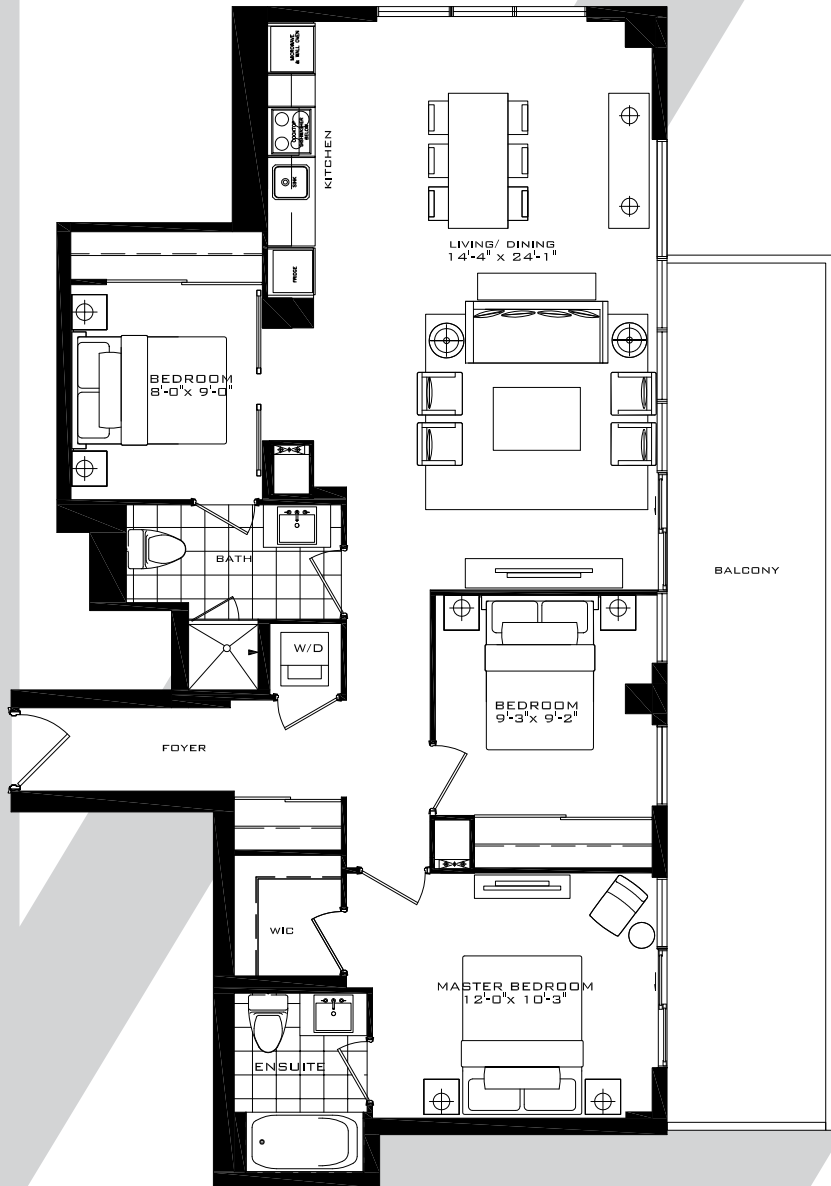

THE HASTINGS

3 Bedroom 1,059 sq.ft.

39 FLOOR ONLY