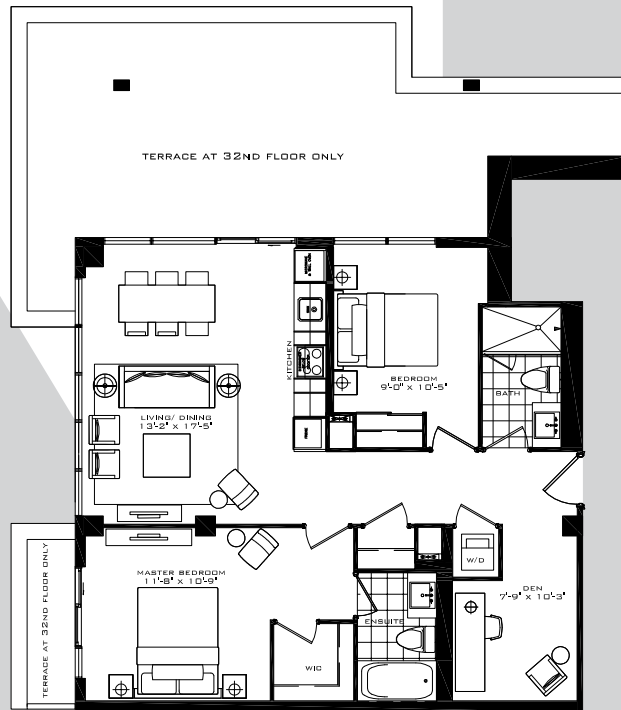

# THE PADDINGTON

2 Bedroom 687 sq.ft.

FLOORS 35-38

All dimensions specifications and drawings are approximate. Furniture not included. Actual square footage may vary from stated floorplan. E. & O. E.

# THE KENSINGTON

2 Bedroom + Den 905 sq.ft.

34 FLOOR

FLOORS 35-38

# THE KENSINGTON

2 Bedroom + Den 905 sq.ft.

32 FLOOR ONLY

33 FLOOR ONLY

32 FLOOR

33 FLOOR

# THE DALLINGTON

3 Bedroom 911 sq.ft.

FLOORS 40-41

All dimensions specifications and drawings are approximate. Furniture not included. Actual square footage may vary from stated floorplan. E. & O. E.