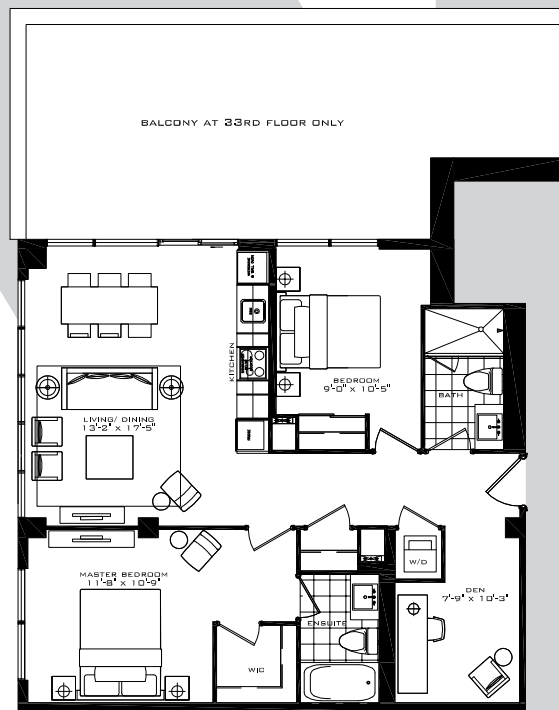

# THE PADDINGTON

2 Bedroom 687 sq.ft.

FLOORS 35-38

All dimensions specifications and drawings are approximate. Furniture not included. Actual square footage may vary from stated floorplan. E. & O. E.

# THE KENSINGTON

2 Bedroom + Den 905 sq.ft.

34 FLOOR

FLOORS 35-38

# THE KENSINGTON

2 Bedroom + Den 905 sq.ft.

32 FLOOR ONLY

33 FLOOR ONLY

32 FLOOR

33 FLOOR

# THE DALLINGTON

3 Bedroom 911 sq.ft.

FLOORS 40-41

All dimensions specifications and drawings are approximate. Furniture not included. Actual square footage may vary from stated floorplan. E. & O. E.