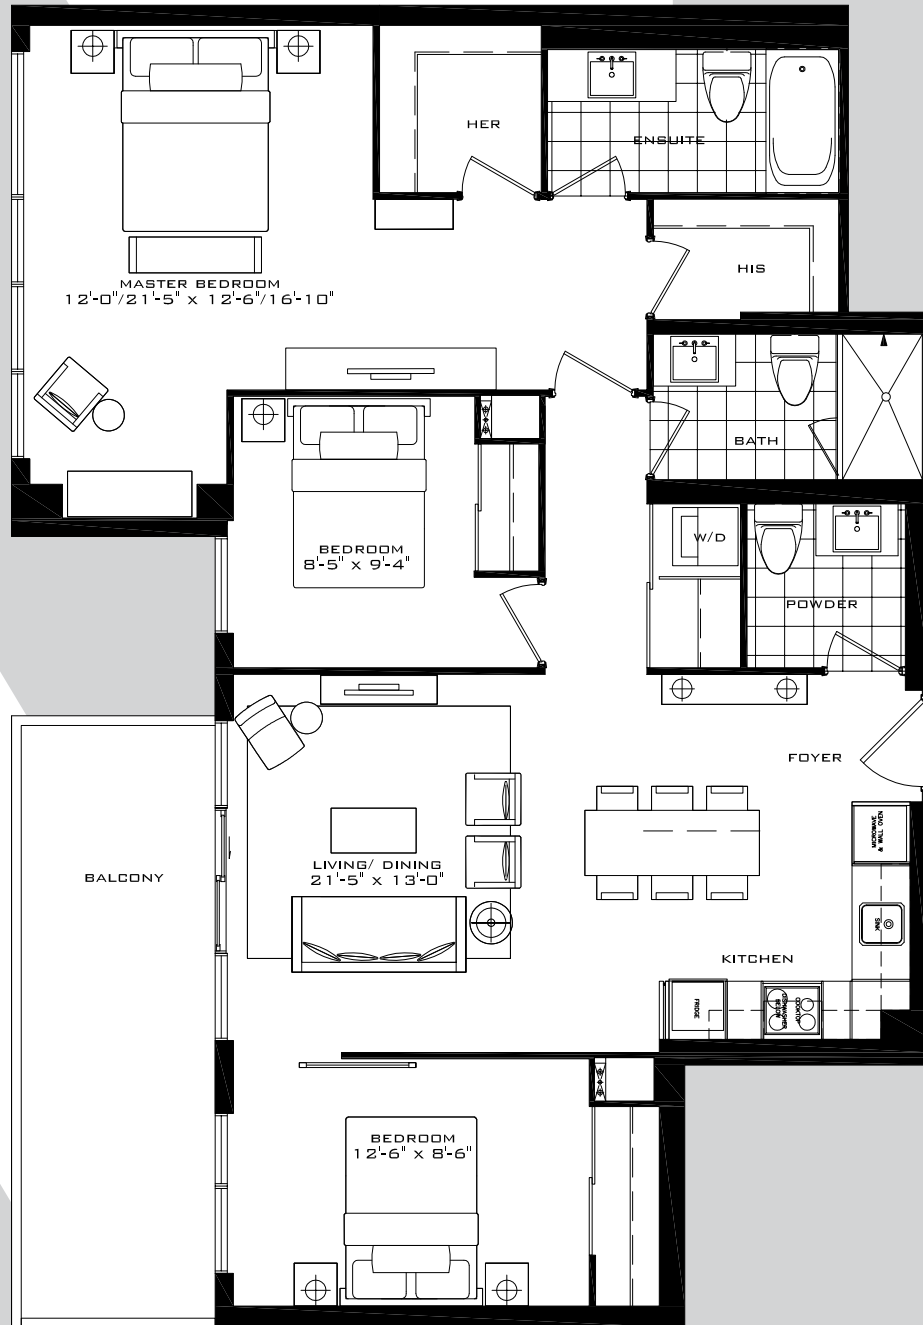

THE KEW GARDENS

3 Bedroom 1,126 sq.ft.