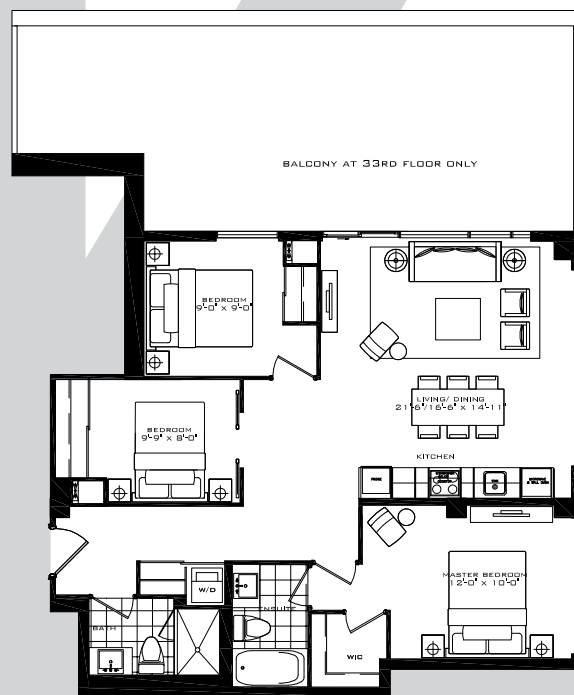

# THE WESTMINSTER

3 Bedroom 956 sq.ft.

34 FLOOR

FLOORS 35-38

# THE WESTMINSTER

3 Bedroom 956 sq.ft.

32 FLOOR ONLY

33 FLOOR ONLY

32 FLOOR

33 FLOOR