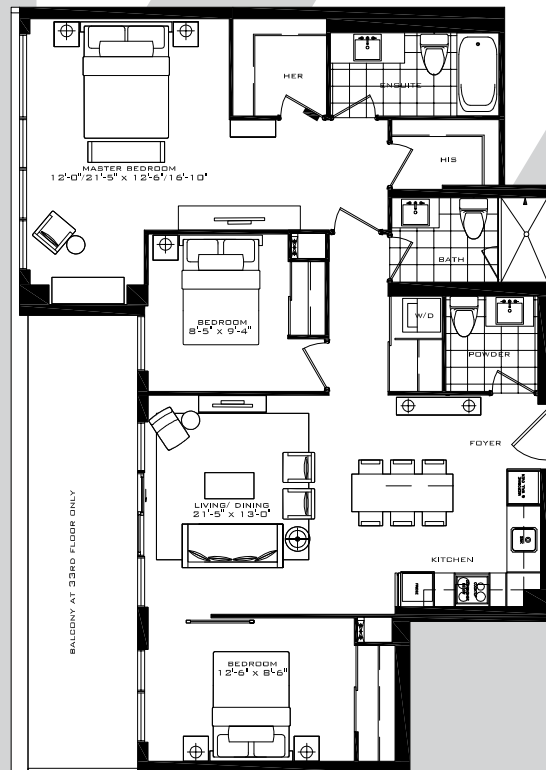

33 FLOOR ONLY