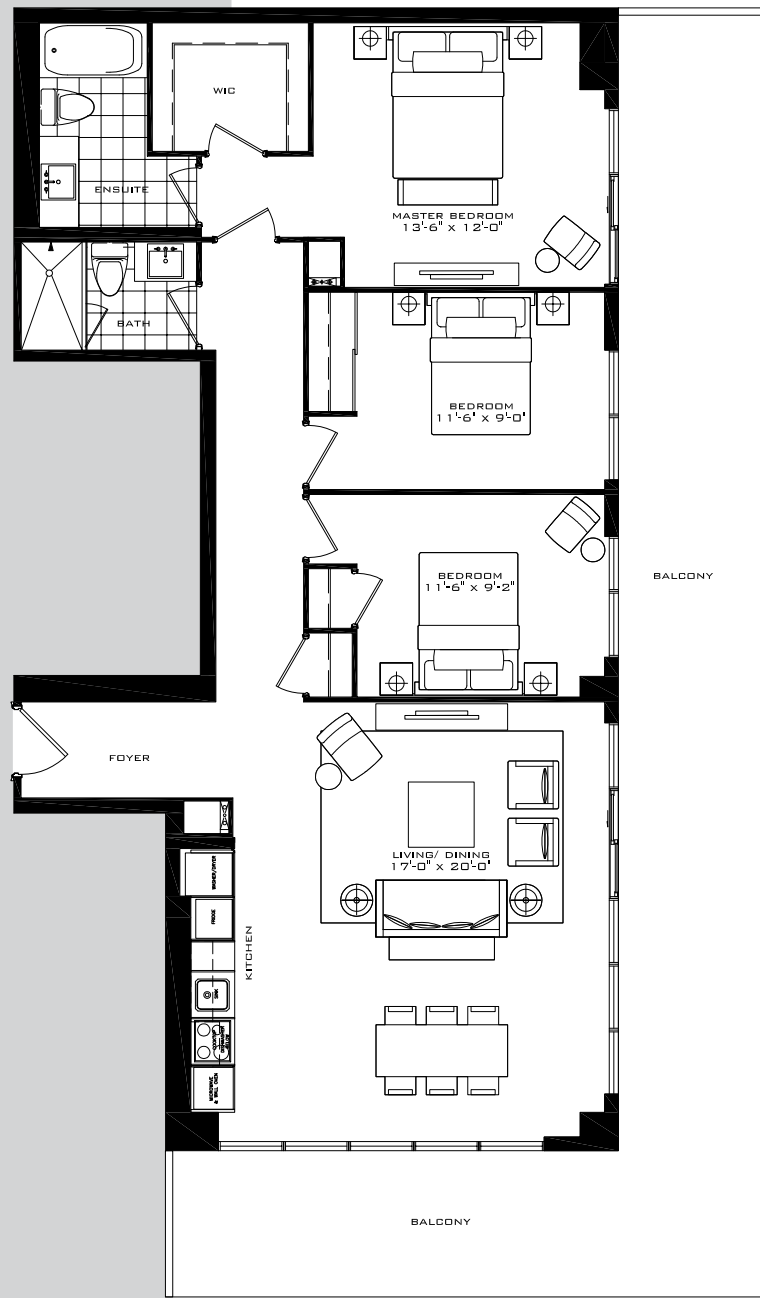

# THE WESTMINSTER

3 Bedroom 956 sq.ft.

34 FLOOR

FLOORS 35-38

# THE WESTMINSTER

3 Bedroom 956 sq.ft.

32 FLOOR ONLY

33 FLOOR ONLY

32 FLOOR

33 FLOOR

# THE HAMMERSMITH

3 Bedroom 1,184 sq.ft.

FLOORS 35-38

All dimensions specifications and drawings are approximate. Furniture not included. Actual square footage may vary from stated floorplan. E. & O. E.

# THE SUTTON

3 Bedroom 1,190 sq.ft.

34 FLOOR

FLOORS 35-38

39 FLOOR

FLOORS 40-41