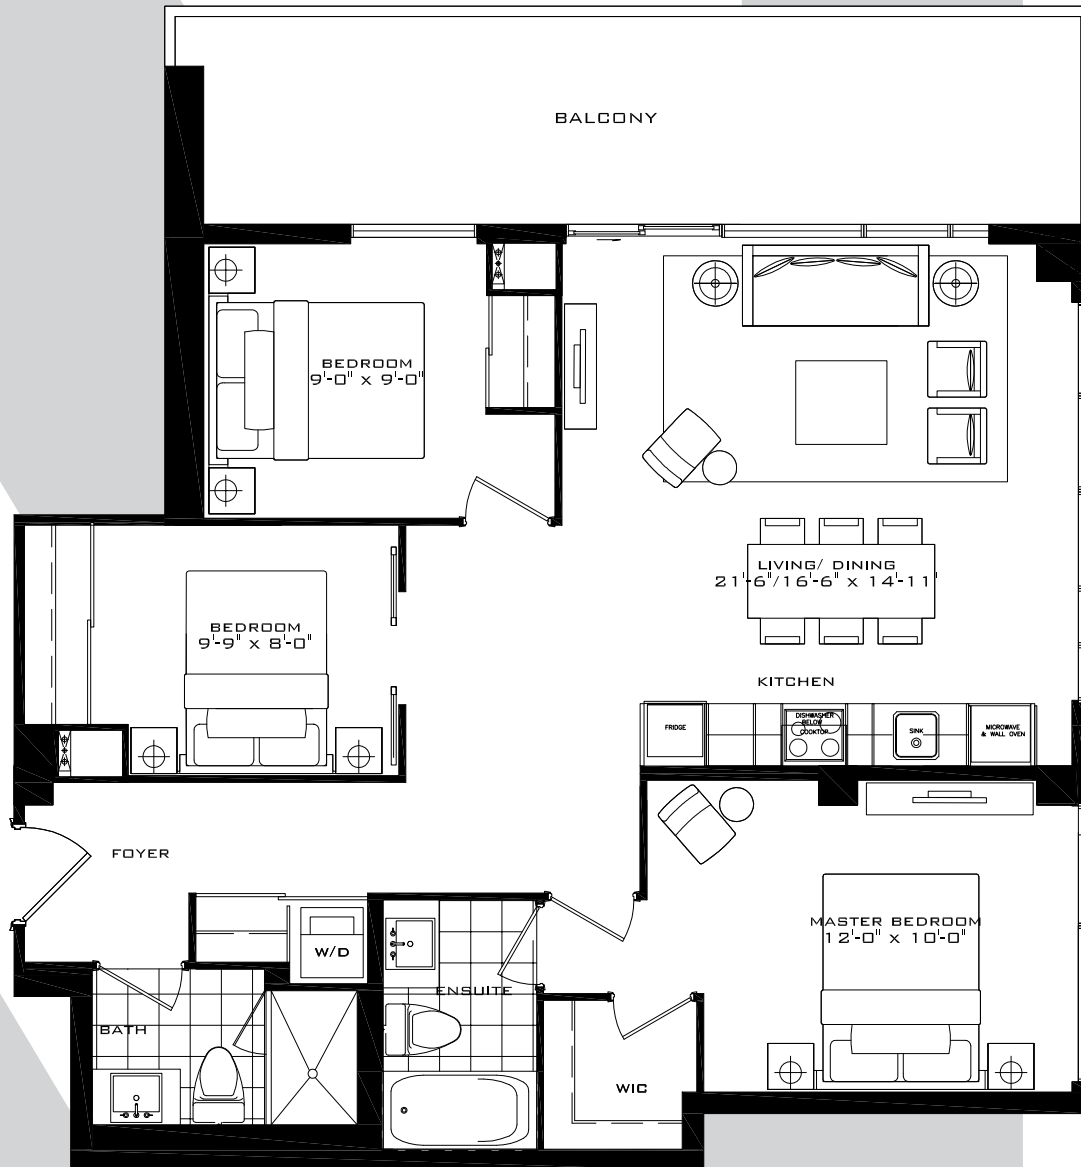

# THE PADDINGTON

2 Bedroom 687 sq.ft.

FLOORS 35-38

All dimensions specifications and drawings are approximate. Furniture not included. Actual square footage may vary from stated floorplan. E. & O. E.

# THE ACTON 3

3 Bedroom 953 sq.ft.

FLOOR 39

FLOORS 40-41

All dimensions specifications and drawings are approximate. Furniture not included. Actual square footage may vary from stated floorplan. E. & O. E.

# THE WESTMINSTER

3 Bedroom 956 sq.ft.

34 FLOOR

FLOORS 35-38

# THE WESTMINSTER

3 Bedroom 956 sq.ft.

32 FLOOR ONLY

33 FLOOR ONLY

32 FLOOR

33 FLOOR