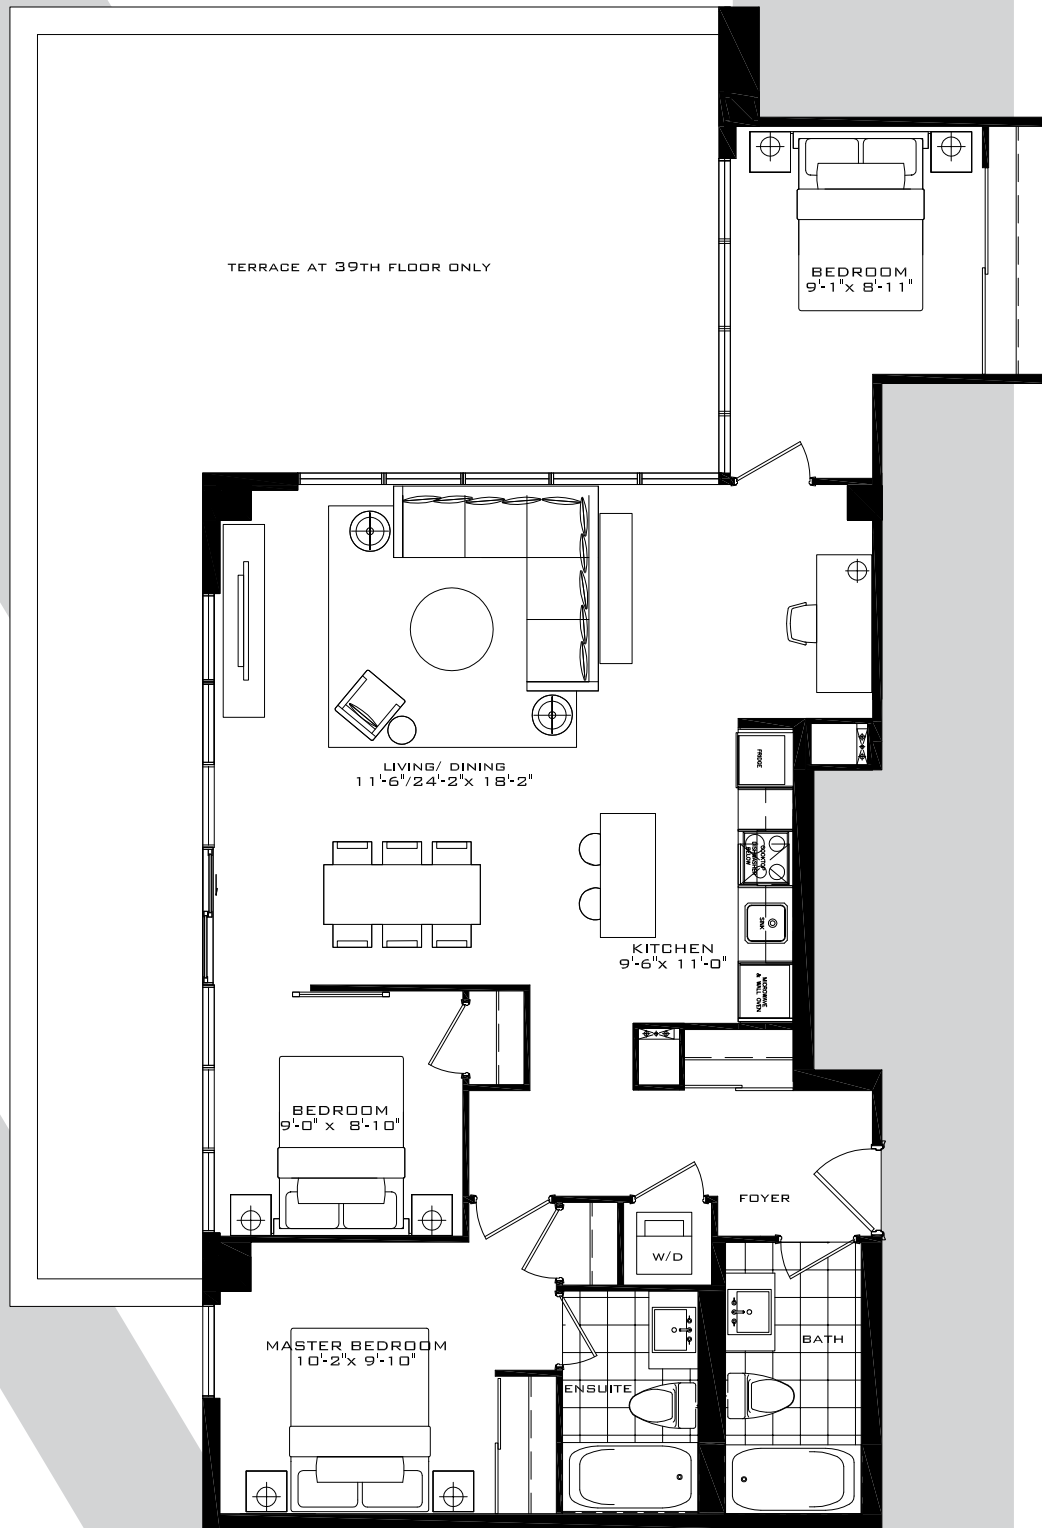

# THE PADDINGTON

2 Bedroom 687 sq.ft.

FLOORS 35-38

All dimensions specifications and drawings are approximate. Furniture not included. Actual square footage may vary from stated floorplan. E. & O. E.

# THE WESTMINSTER

3 Bedroom 956 sq.ft.

34 FLOOR

FLOORS 35-38

# THE WESTMINSTER

3 Bedroom 956 sq.ft.

32 FLOOR ONLY

33 FLOOR ONLY

32 FLOOR

33 FLOOR

## FLOOR 39

All dimensions specifications and drawings are approximate. Furniture not included. Actual square footage may vary from stated floorplan. E. & O. E.