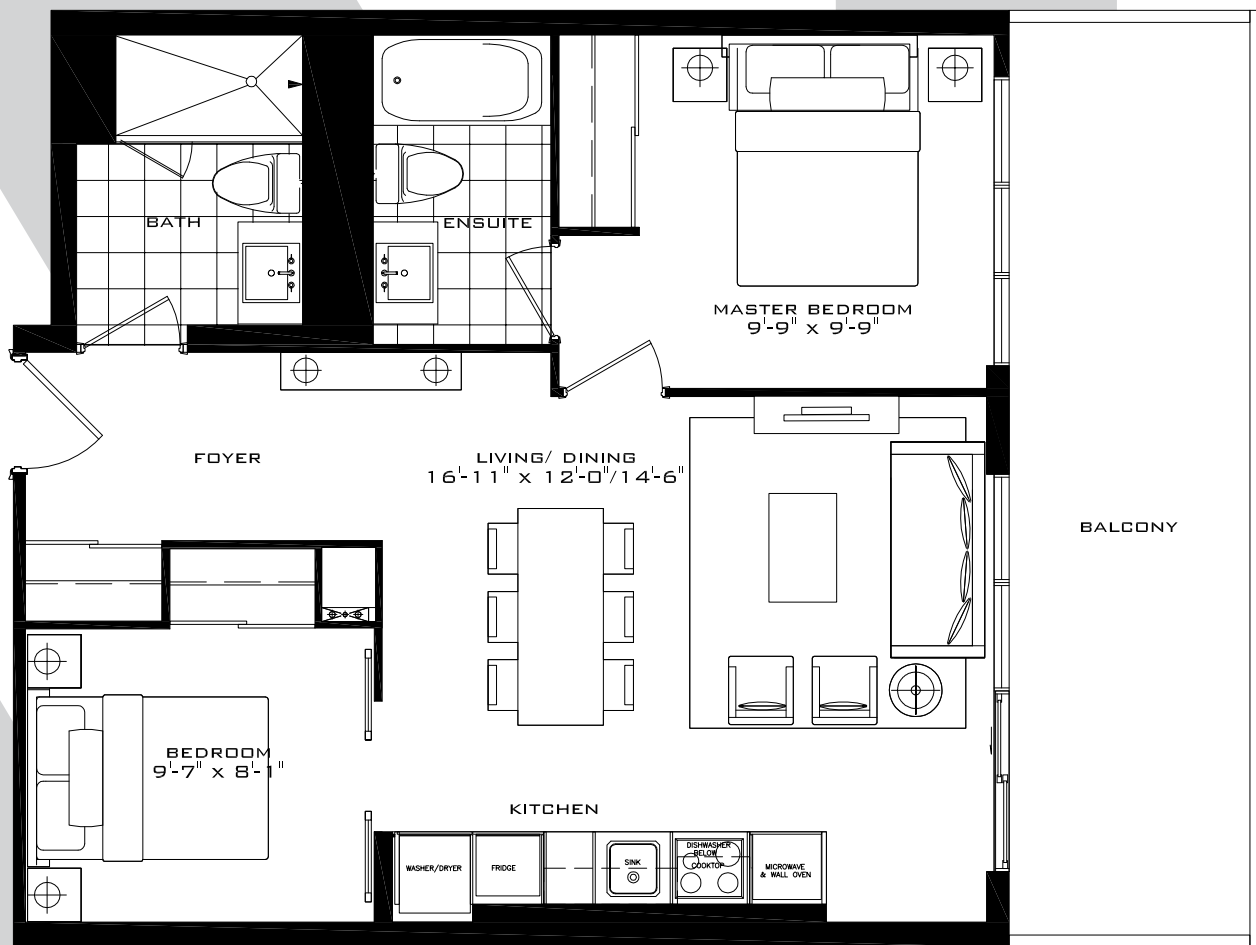

# THE WALTHAM

2 Bedroom 625 sq.ft.

32 FLOOR

33 FLOOR

34 FLOOR

32nd FLOOR ONLY

33rd FLOOR ONLY

# THE PADDINGTON

2 Bedroom 687 sq.ft.

FLOORS 35-38

All dimensions specifications and drawings are approximate. Furniture not included. Actual square footage may vary from stated floorplan. E. & O. E.