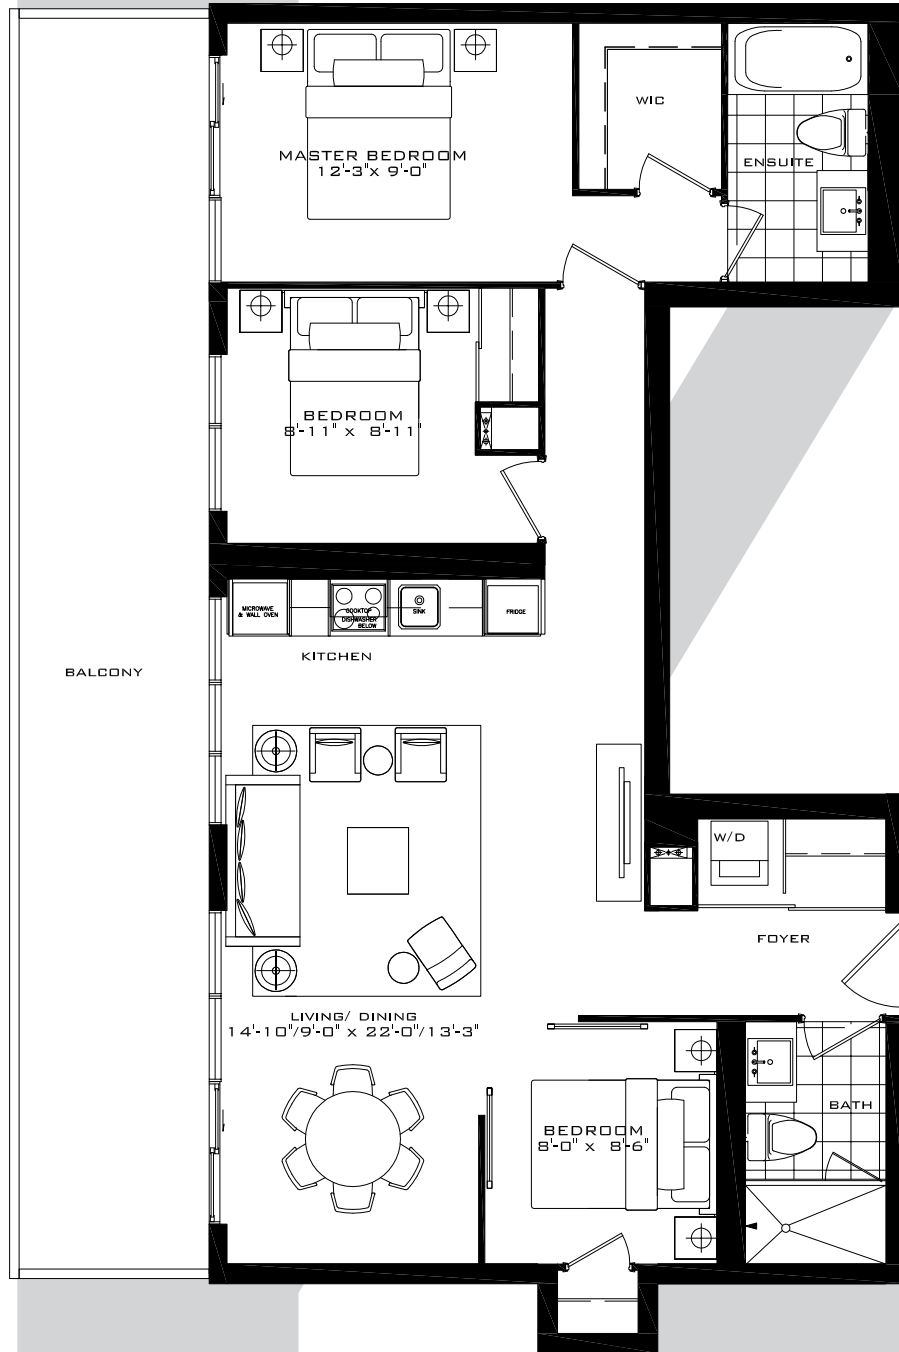

THE ACTON 3

3 Bedroom 953 sq.ft.

FLOOR 39

All dimensions specifications and drawings are approximate. Furniture not included. Actual square footage may vary from stated floorplan. E. & O. E.