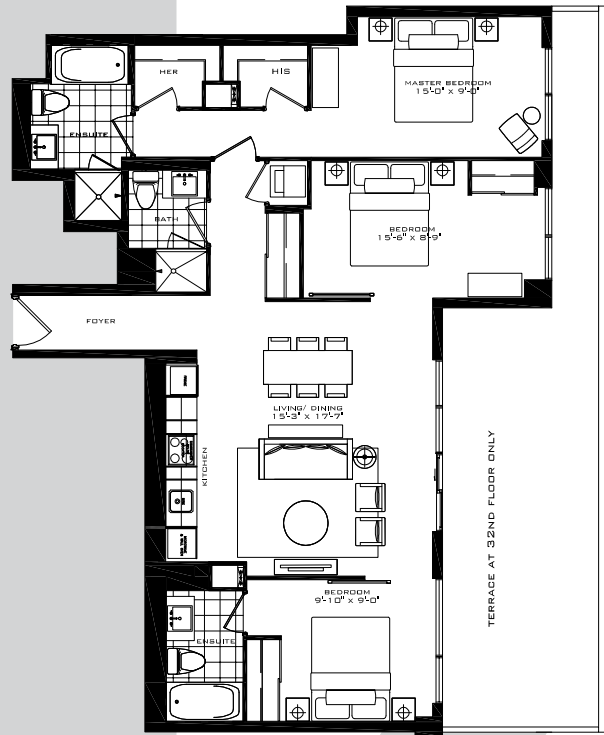

# THE PADDINGTON

2 Bedroom 687 sq.ft.

FLOORS 35-38

All dimensions specifications and drawings are approximate. Furniture not included. Actual square footage may vary from stated floorplan. E. & O. E.

# THE WESTMINSTER

3 Bedroom 956 sq.ft.

34 FLOOR

FLOORS 35-38

# THE HILLINGDON

3 Bedroom 1,112 sq.ft.

34 FLOOR

All dimensions specifications and drawings are approximate. Furniture not included. Actual square footage may vary from stated floorplan. E. & O. E.

# THE HILLINGDON

3 Bedroom 1,112 sq.ft.

32 FLOOR ONLY

33 FLOOR ONLY

32 FLOOR

33 FLOOR