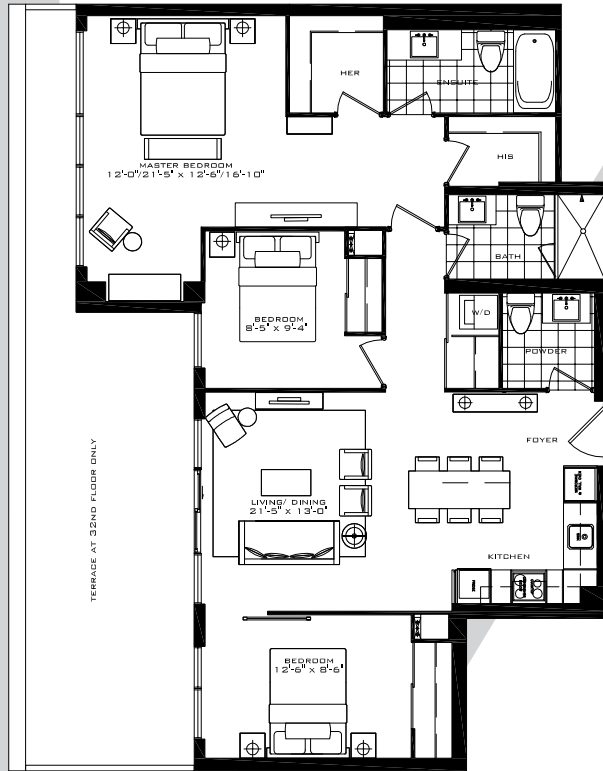

THE KEW GARDENS

3 Bedroom 1,126 sq.ft.

32 FLOOR ONLY