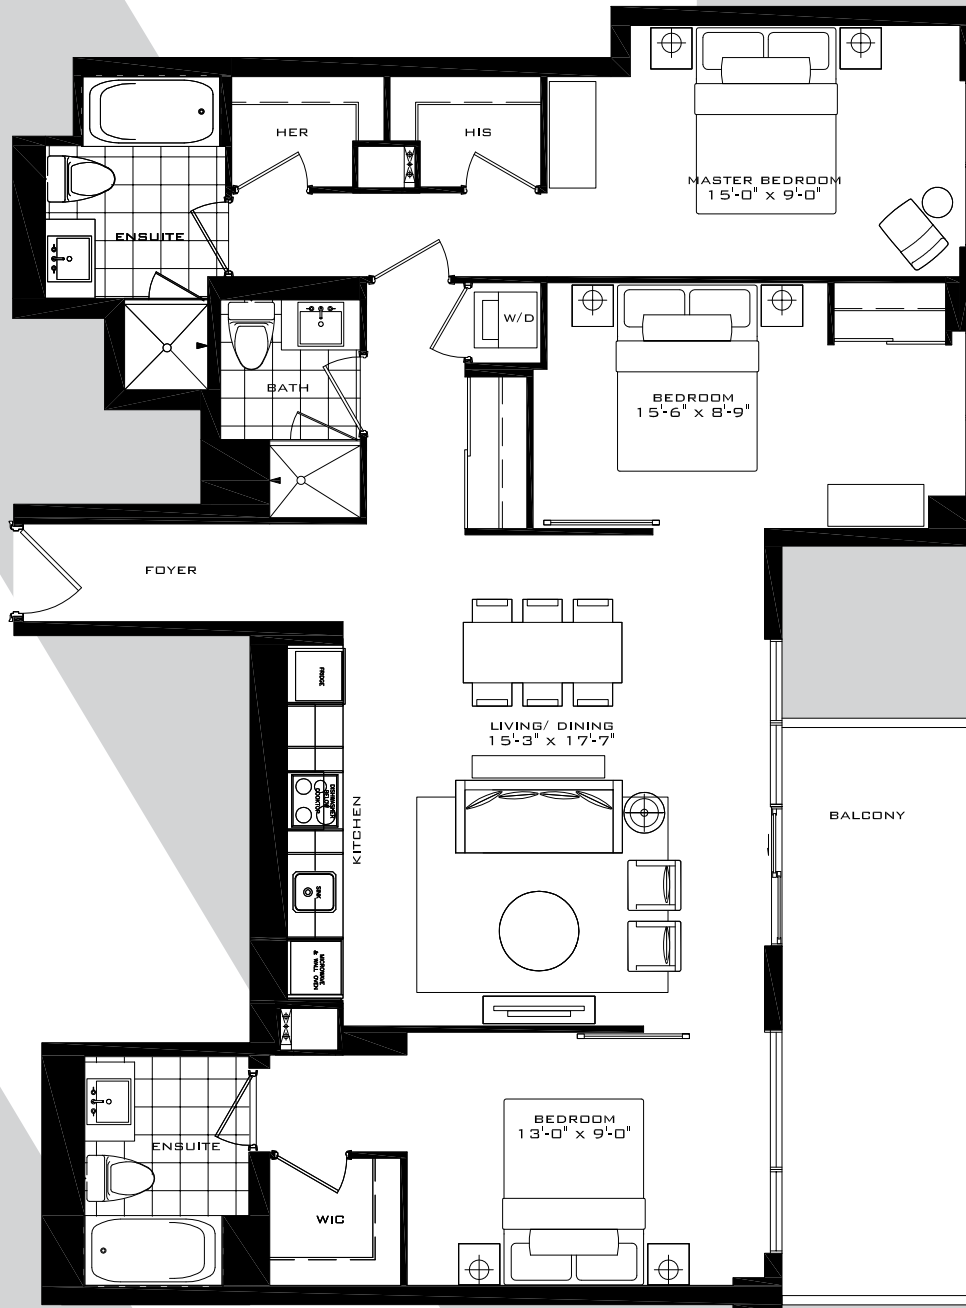

THE HAMMERSMITH

3 Bedroom 1,184 sq.ft.

FLOORS 35-38

All dimensions specifications and drawings are approximate. Furniture not included. Actual square footage may vary from stated floorplan. E. & O. E.