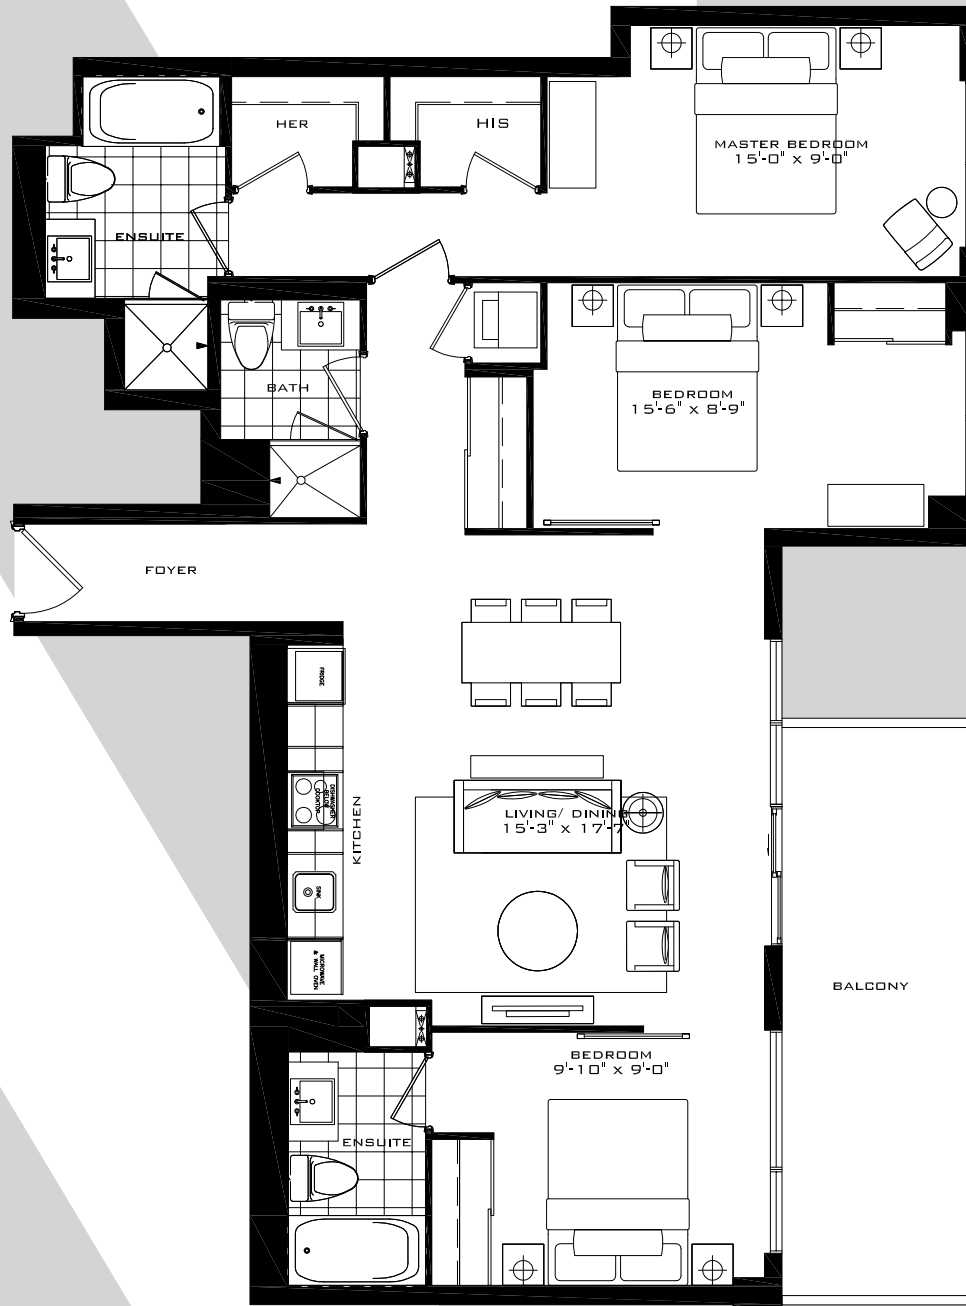

# THE PADDINGTON

2 Bedroom 687 sq.ft.

FLOORS 35-38

All dimensions specifications and drawings are approximate. Furniture not included. Actual square footage may vary from stated floorplan. E. & O. E.

# THE WESTMINSTER

3 Bedroom 956 sq.ft.

34 FLOOR

FLOORS 35-38

## FLOOR 39

All dimensions specifications and drawings are approximate. Furniture not included. Actual square footage may vary from stated floorplan. E. & O. E.

# THE HILLINGDON

3 Bedroom 1,112 sq.ft.

34 FLOOR

All dimensions specifications and drawings are approximate. Furniture not included. Actual square footage may vary from stated floorplan. E. & O. E.