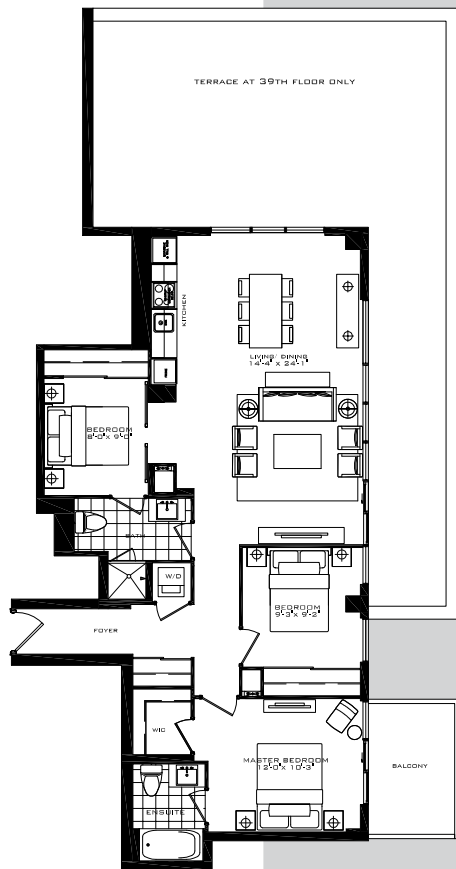

THE HASTINGS

3 Bedroom 1,059 sq.ft.

39 FLOOR ONLY