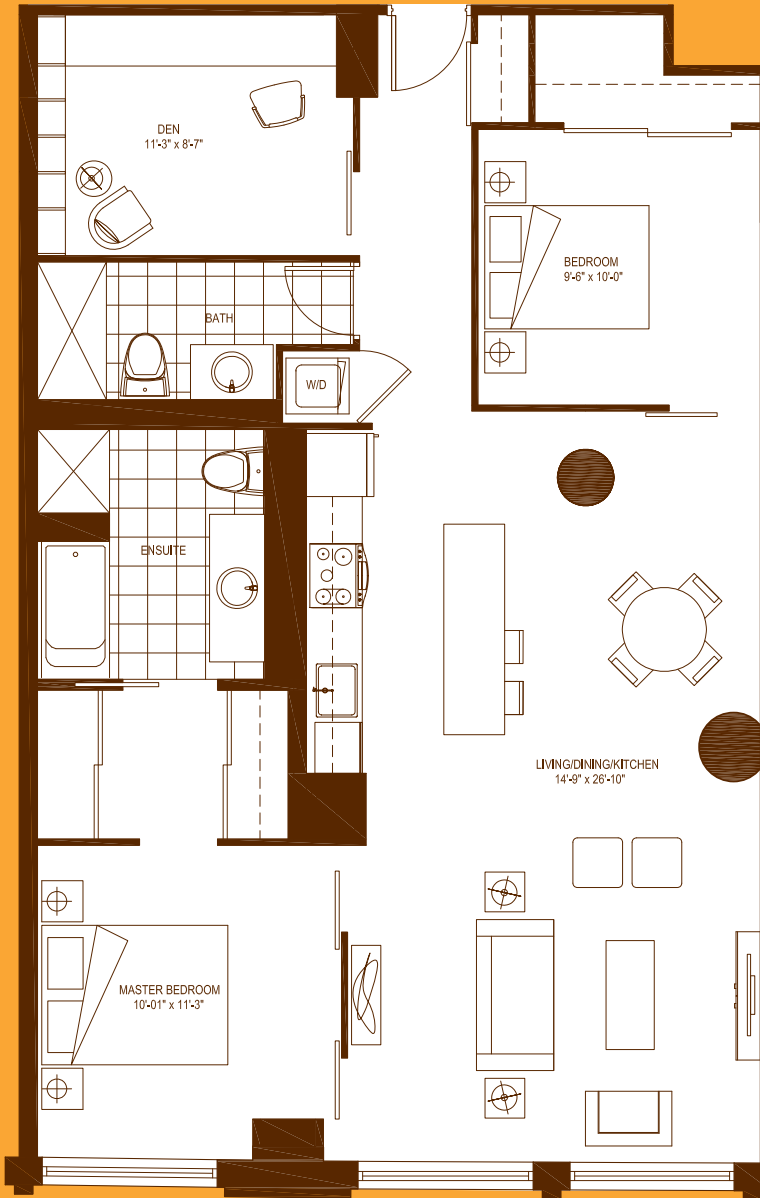

BACINI

1 BEDROOM
680 SQ.FT.

SECOND FLOOR

Not to scale. Sizes and specifications are subject to change. Illustrations are artist's concept. E.&O.E.

SAN PETRO

1 BEDROOM
696 SQ.FT.

SECOND FLOOR

Not to scale. Sizes and specifications are subject to change. Illustrations are artist's concept. E.&O.E.

MOLINELLO

1 BEDROOM
787 SQ.FT.

SECOND FLOOR

MIRA

2 BEDROOM
875 SQ.FT.

SECOND FLOOR

Not to scale. Sizes and specifications are subject to change. Illustrations are artist's concept. E.&O.E.

ALBERONI

2 BEDROOM
881 SQ.FT.

N

SECOND FLOOR

Not to scale. Sizes and specifications are subject to change. Illustrations are artist's concept. E.&O.E.

ELENA

2 BEDROOM PLUS DEN
948 SQ.FT.

SECOND FLOOR

LAZZARO

2 BEDROOM PLUS DEN
1104 SQ.FT.

SECOND FLOOR

Not to scale. Sizes and specifications are subject to change. Illustrations are artist's concept. E.&O.E.

FIERENZA

2 BEDROOM PLUS DEN
1090 SQ.FT.

SECOND FLOOR

Not to scale. Sizes and specifications are subject to change. Illustrations are artist's concept. E.&O.E.