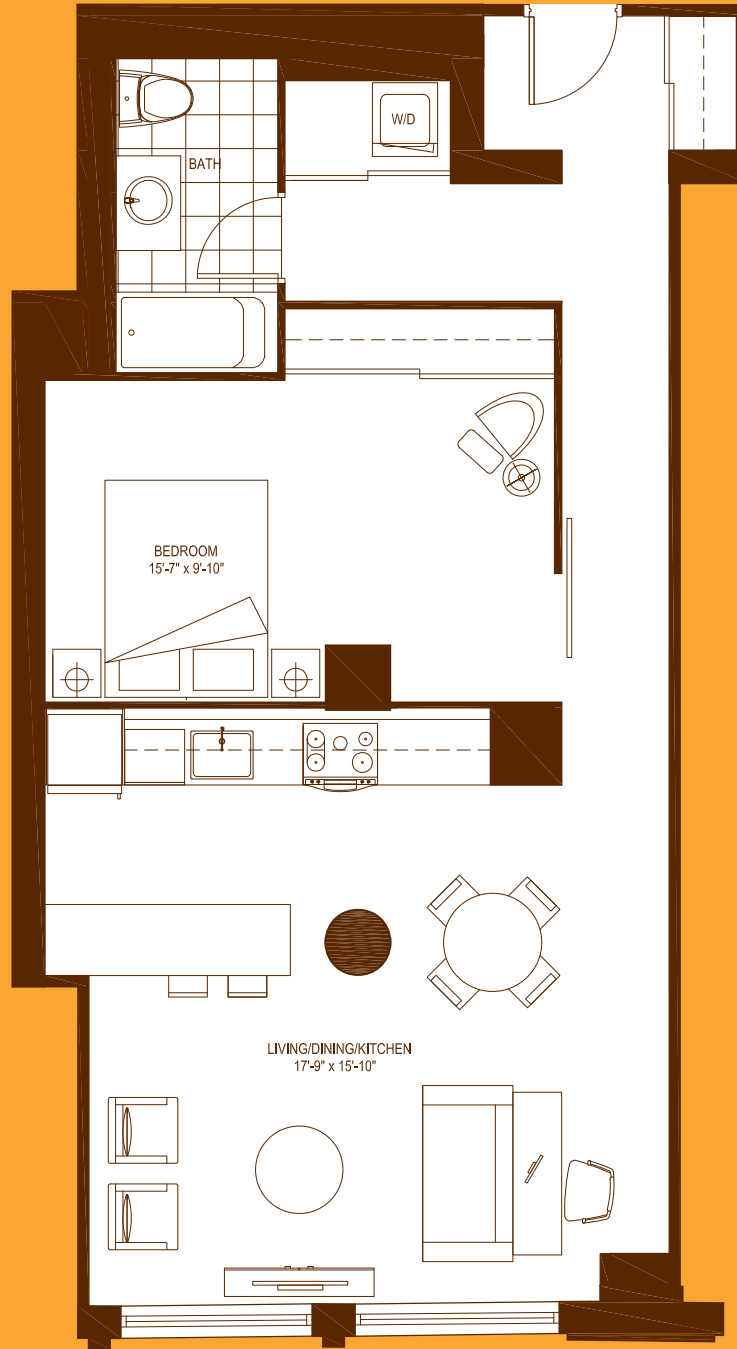

BACINI

1 BEDROOM
680 SQ.FT.

SECOND FLOOR

Not to scale. Sizes and specifications are subject to change. Illustrations are artist's concept. E.&O.E.

SAN PETRO

1 BEDROOM
696 SQ.FT.

SECOND FLOOR

Not to scale. Sizes and specifications are subject to change. Illustrations are artist's concept. E.&O.E.

MOLINELLO

1 BEDROOM
787 SQ.FT.

SECOND FLOOR

MIRA

2 BEDROOM
875 SQ.FT.

SECOND FLOOR

Not to scale. Sizes and specifications are subject to change. Illustrations are artist's concept. E.&O.E.

ALBERONI

2 BEDROOM
881 SQ.FT.

N

SECOND FLOOR

Not to scale. Sizes and specifications are subject to change. Illustrations are artist's concept. E.&O.E.

ELENA

2 BEDROOM PLUS DEN
948 SQ.FT.

SECOND FLOOR

LAZZARO

2 BEDROOM PLUS DEN
1104 SQ.FT.

SECOND FLOOR

Not to scale. Sizes and specifications are subject to change. Illustrations are artist's concept. E.&O.E.

FIERENZA

2 BEDROOM PLUS DEN
1090 SQ.FT.

SECOND FLOOR

Not to scale. Sizes and specifications are subject to change. Illustrations are artist's concept. E.&O.E.