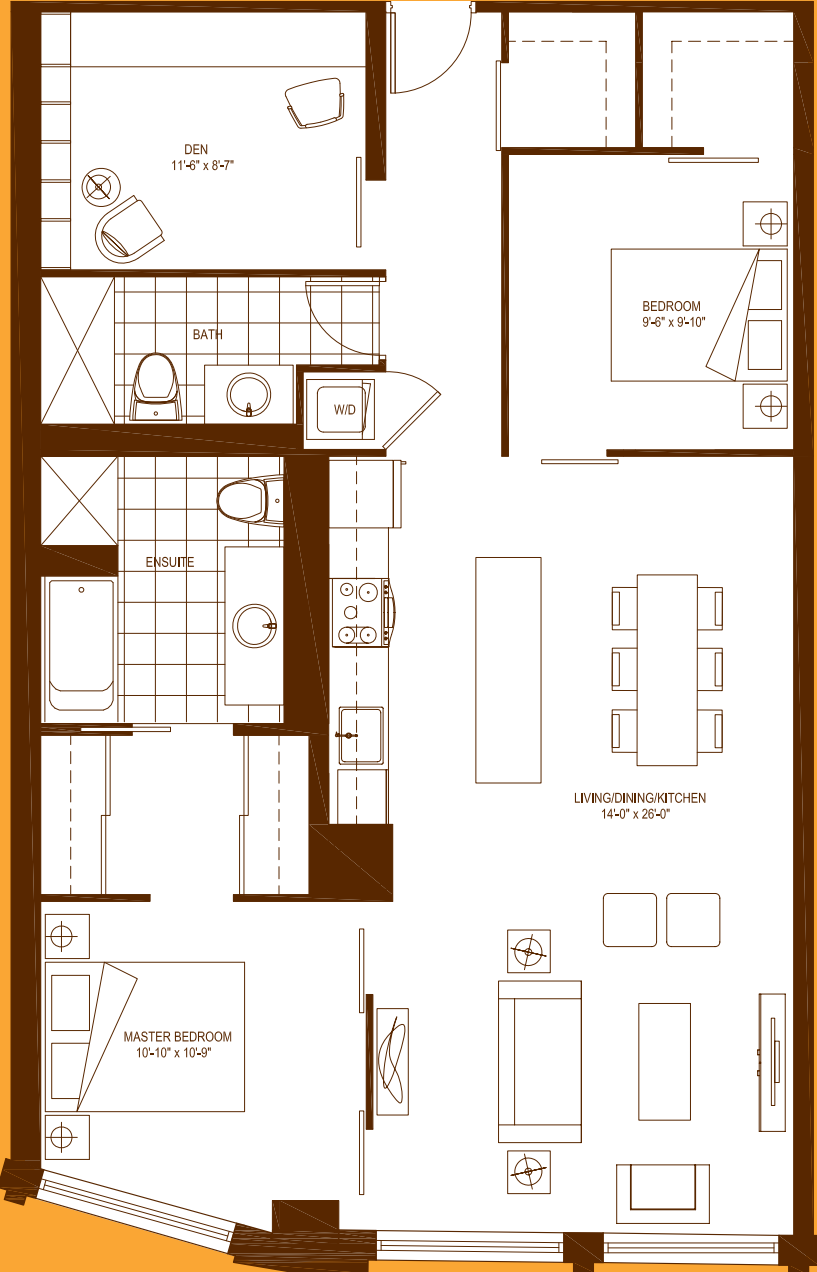

BACINI

1 BEDROOM
680 SQ.FT.

SECOND FLOOR

Not to scale. Sizes and specifications are subject to change. Illustrations are artist's concept. E.&O.E.

SAN PETRO

1 BEDROOM
696 SQ.FT.

SECOND FLOOR

Not to scale. Sizes and specifications are subject to change. Illustrations are artist's concept. E.&O.E.

2 BEDROOM PLUS DEN
1104 SQ.FT.

SECOND FLOOR

Not to scale. Sizes and specifications are subject to change. Illustrations are artist's concept. E.&O.E.

FIERENZA

2 BEDROOM PLUS DEN
1090 SQ.FT.

SECOND FLOOR

Not to scale. Sizes and specifications are subject to change. Illustrations are artist's concept. E.&O.E.

ARISTON

2 BEDROOM PLUS DEN
1222 SQ.FT.

SECOND FLOOR

Not to scale. Sizes and specifications are subject to change. Illustrations are artist's concept. E.&O.E.