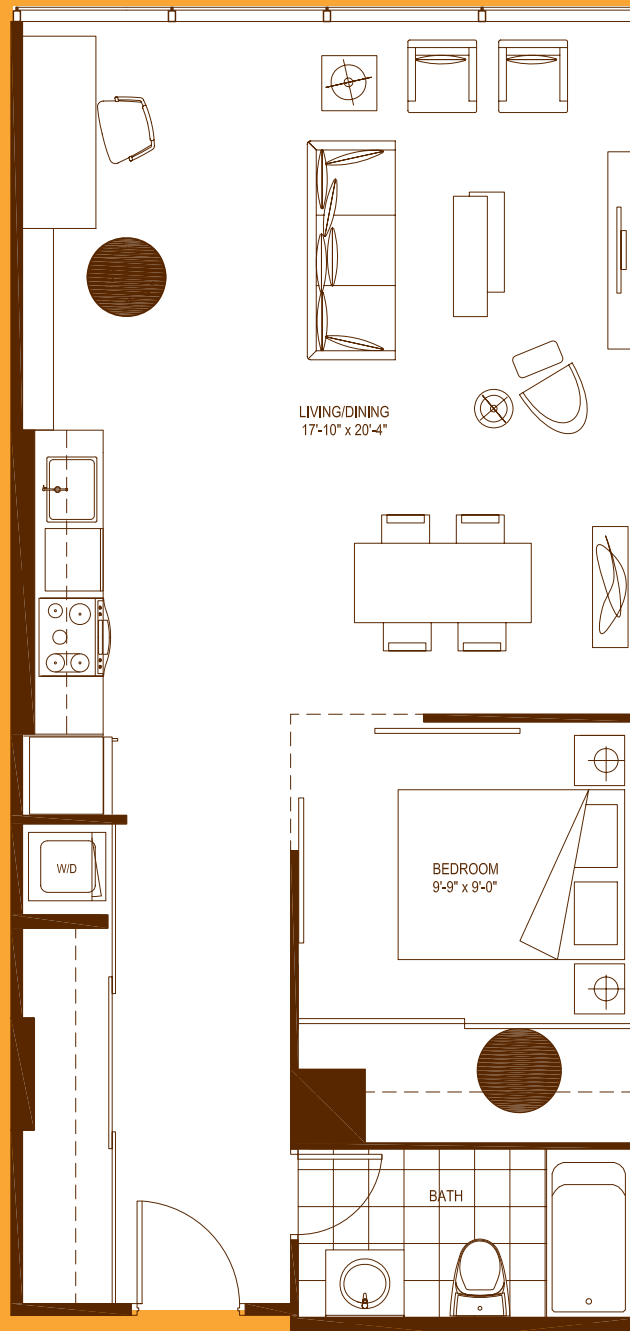

BACINI

1 BEDROOM
680 SQ.FT.

SECOND FLOOR

Not to scale. Sizes and specifications are subject to change. Illustrations are artist's concept. E.&O.E.

SAN PETRO

1 BEDROOM
696 SQ.FT.

SECOND FLOOR

Not to scale. Sizes and specifications are subject to change. Illustrations are artist's concept. E.&O.E.

MOLINELLO

1 BEDROOM
787 SQ.FT.

SECOND FLOOR

MIRA

2 BEDROOM
875 SQ.FT.

SECOND FLOOR

Not to scale. Sizes and specifications are subject to change. Illustrations are artist's concept. E.&O.E.

ALBERONI

2 BEDROOM
881 SQ.FT.

N

SECOND FLOOR

Not to scale. Sizes and specifications are subject to change. Illustrations are artist's concept. E.&O.E.

ELENA

2 BEDROOM PLUS DEN
948 SQ.FT.

SECOND FLOOR

LAZZARO

2 BEDROOM PLUS DEN
1104 SQ.FT.

SECOND FLOOR

Not to scale. Sizes and specifications are subject to change. Illustrations are artist's concept. E.&O.E.

FIERENZA

2 BEDROOM PLUS DEN
1090 SQ.FT.

SECOND FLOOR

Not to scale. Sizes and specifications are subject to change. Illustrations are artist's concept. E.&O.E.