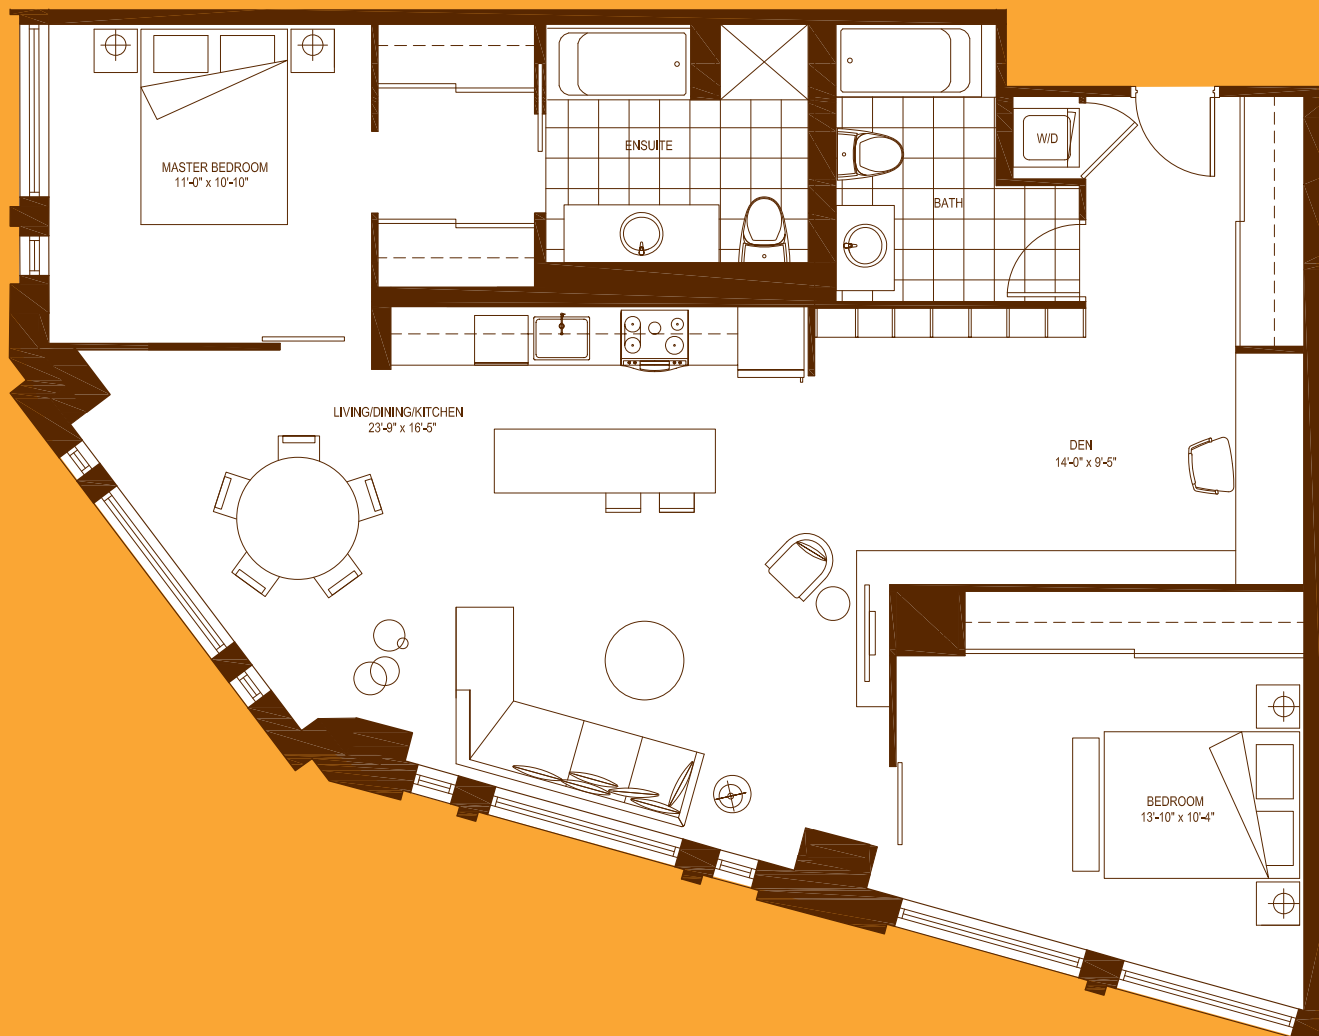

BACINI

1 BEDROOM
680 SQ.FT.

SECOND FLOOR

Not to scale. Sizes and specifications are subject to change. Illustrations are artist's concept. E.&O.E.

SAN PETRO

1 BEDROOM
696 SQ.FT.

SECOND FLOOR

Not to scale. Sizes and specifications are subject to change. Illustrations are artist's concept. E.&O.E.

2 BEDROOM PLUS DEN
1104 SQ.FT.

SECOND FLOOR

Not to scale. Sizes and specifications are subject to change. Illustrations are artist's concept. E.&O.E.

FIERENZA

2 BEDROOM PLUS DEN
1090 SQ.FT.

SECOND FLOOR

Not to scale. Sizes and specifications are subject to change. Illustrations are artist's concept. E.&O.E.

ARISTON

2 BEDROOM PLUS DEN
1222 SQ.FT.

SECOND FLOOR

Not to scale. Sizes and specifications are subject to change. Illustrations are artist's concept. E.&O.E.