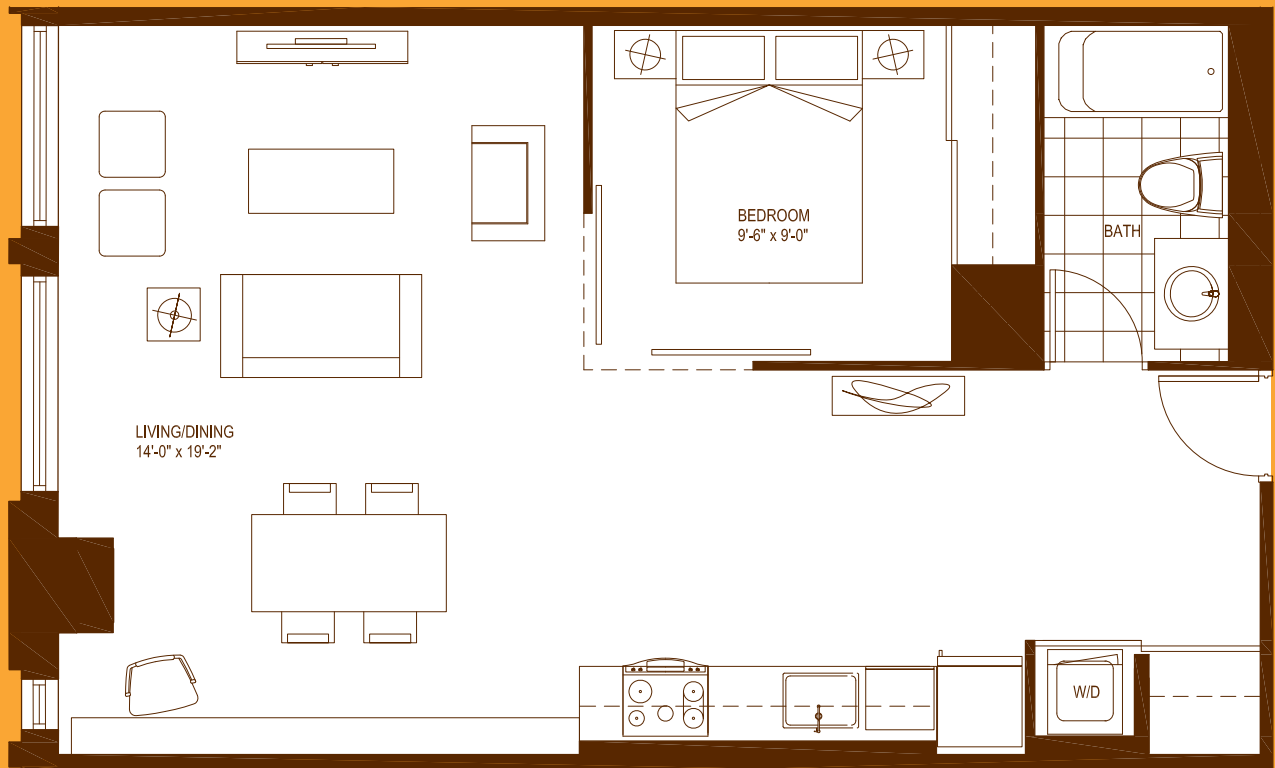

BACINI

1 BEDROOM
680 SQ.FT.

SECOND FLOOR

Not to scale. Sizes and specifications are subject to change. Illustrations are artist's concept. E.&O.E.

SAN PETRO

1 BEDROOM
696 SQ.FT.

SECOND FLOOR

Not to scale. Sizes and specifications are subject to change. Illustrations are artist's concept. E.&O.E.

MOLINELLO

1 BEDROOM
787 SQ.FT.

SECOND FLOOR

MIRA

2 BEDROOM
875 SQ.FT.

SECOND FLOOR

Not to scale. Sizes and specifications are subject to change. Illustrations are artist's concept. E.&O.E.

ALBERONI

2 BEDROOM
881 SQ.FT.

N

SECOND FLOOR

Not to scale. Sizes and specifications are subject to change. Illustrations are artist's concept. E.&O.E.

ELENA

2 BEDROOM PLUS DEN
948 SQ.FT.

SECOND FLOOR

LAZZARO

2 BEDROOM PLUS DEN
1104 SQ.FT.

SECOND FLOOR

Not to scale. Sizes and specifications are subject to change. Illustrations are artist's concept. E.&O.E.

FIERENZA

2 BEDROOM PLUS DEN
1090 SQ.FT.

SECOND FLOOR

Not to scale. Sizes and specifications are subject to change. Illustrations are artist's concept. E.&O.E.