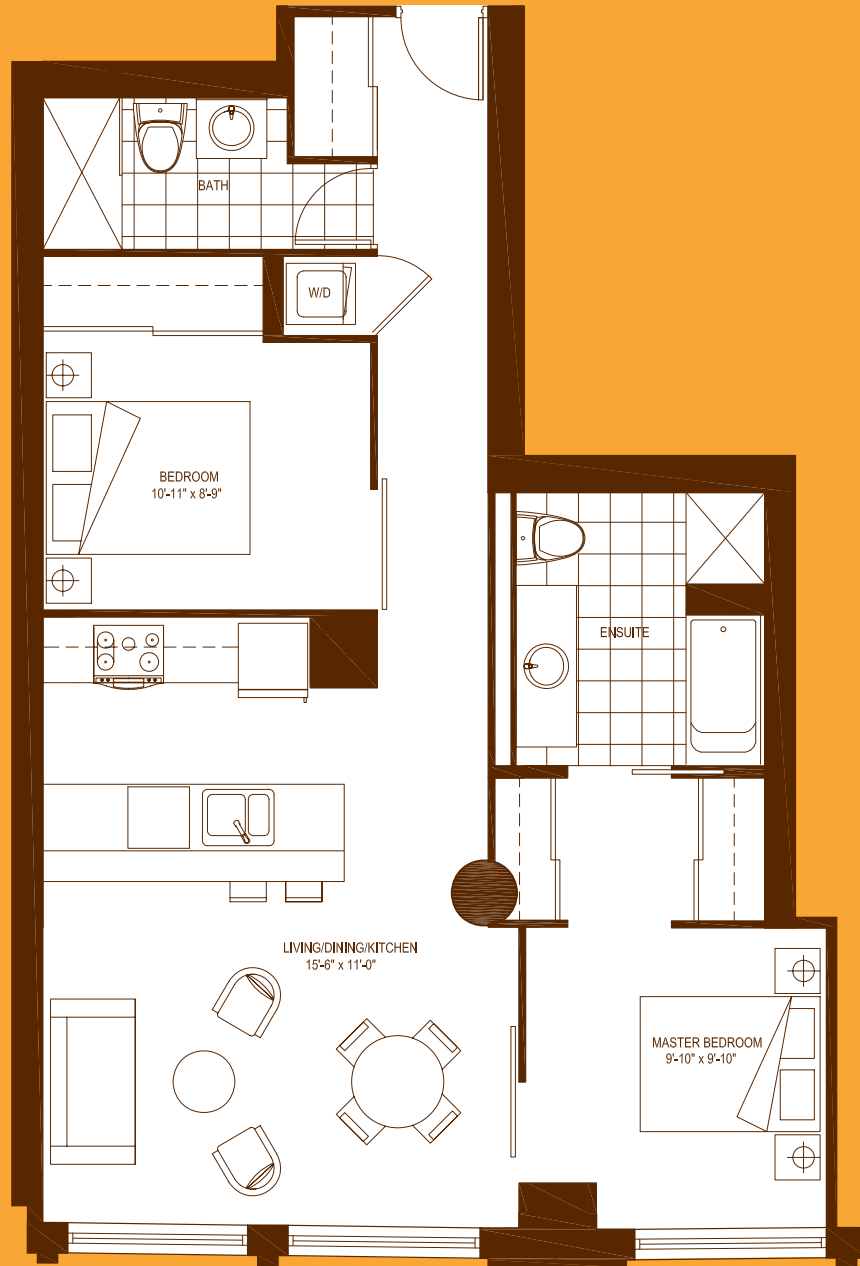

BACINI

1 BEDROOM
680 SQ.FT.

SECOND FLOOR

Not to scale. Sizes and specifications are subject to change. Illustrations are artist's concept. E.&O.E.

SAN PETRO

1 BEDROOM
696 SQ.FT.

SECOND FLOOR

Not to scale. Sizes and specifications are subject to change. Illustrations are artist's concept. E.&O.E.

MOLINELLO

1 BEDROOM
787 SQ.FT.

SECOND FLOOR

MIRA

2 BEDROOM
875 SQ.FT.

SECOND FLOOR

Not to scale. Sizes and specifications are subject to change. Illustrations are artist's concept. E.&O.E.

ALBERONI

2 BEDROOM
881 SQ.FT.

N

SECOND FLOOR

Not to scale. Sizes and specifications are subject to change. Illustrations are artist's concept. E.&O.E.

ELENA

2 BEDROOM PLUS DEN
948 SQ.FT.

SECOND FLOOR

LAZZARO

2 BEDROOM PLUS DEN
1104 SQ.FT.

SECOND FLOOR

Not to scale. Sizes and specifications are subject to change. Illustrations are artist's concept. E.&O.E.

FIERENZA

2 BEDROOM PLUS DEN
1090 SQ.FT.

SECOND FLOOR

Not to scale. Sizes and specifications are subject to change. Illustrations are artist's concept. E.&O.E.