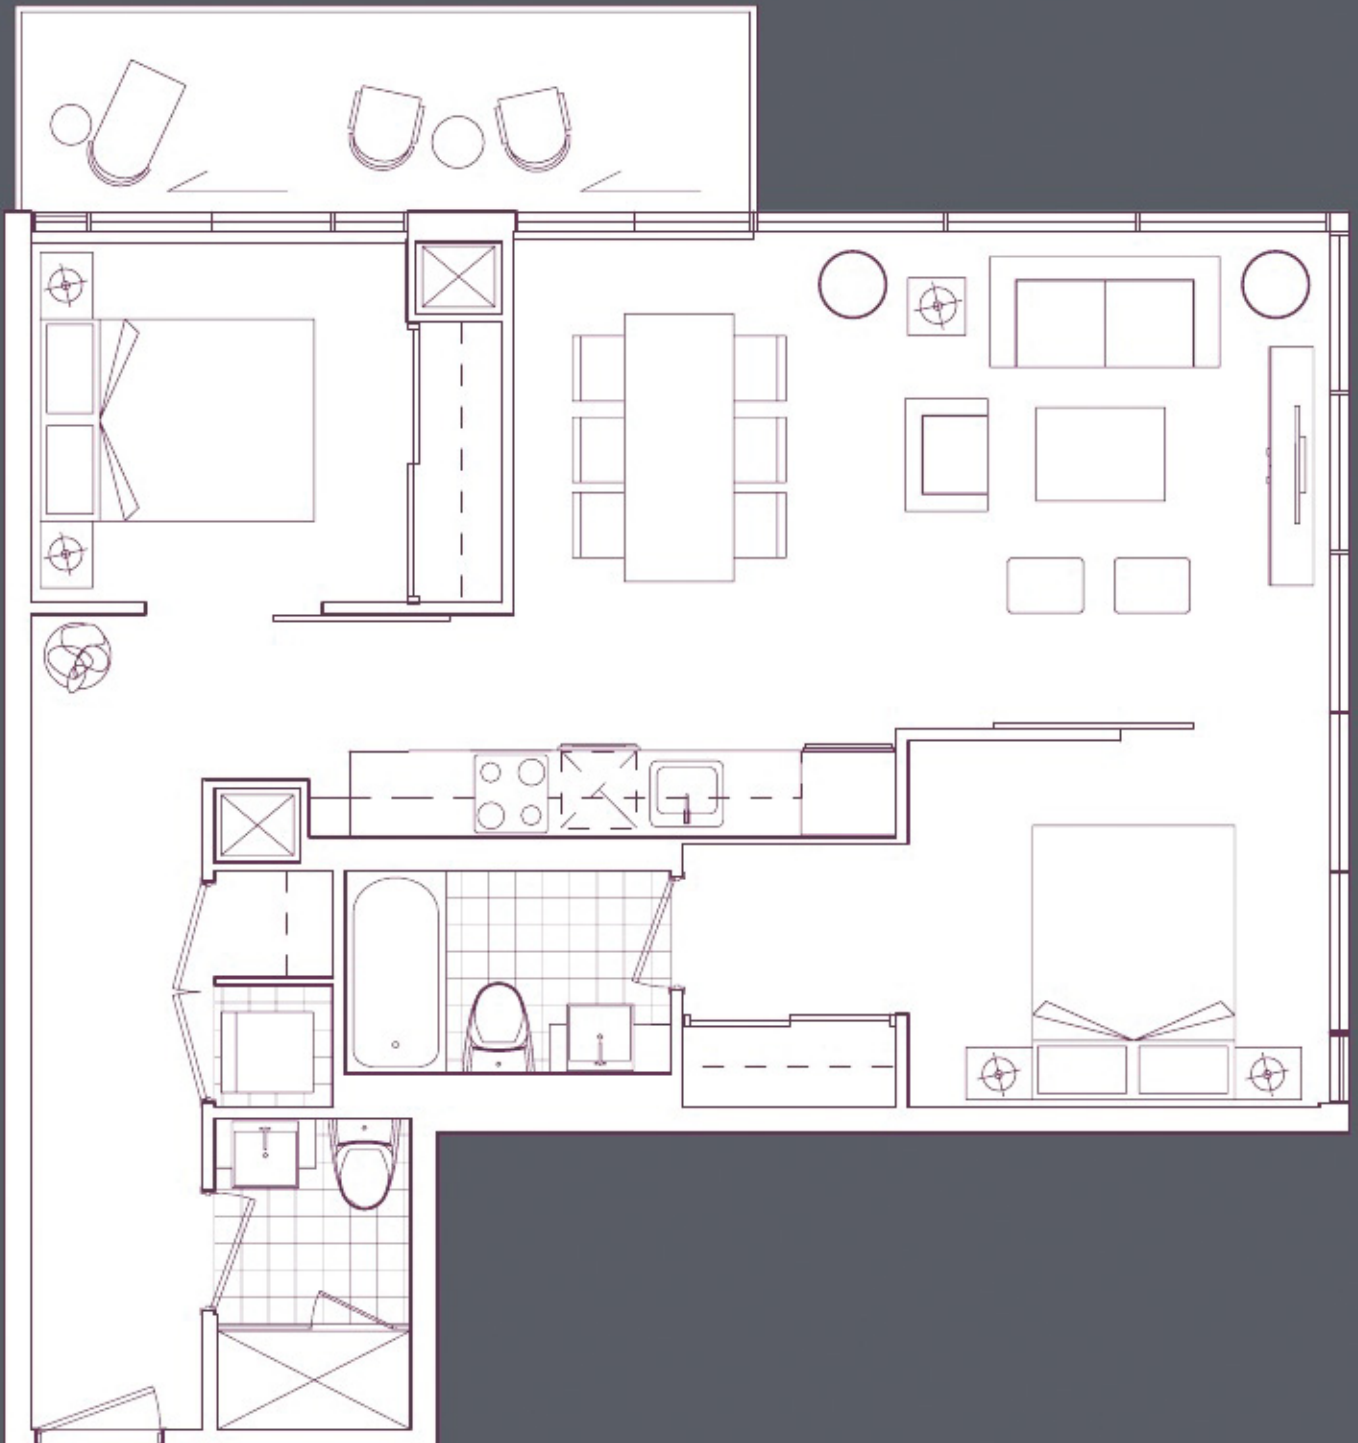

Night Light **815 sq. ft.** 2 bedroom

Golden Light **870 sq. ft.** 2 bedroom

Limelight **863 sq. ft.** 2 bedroom