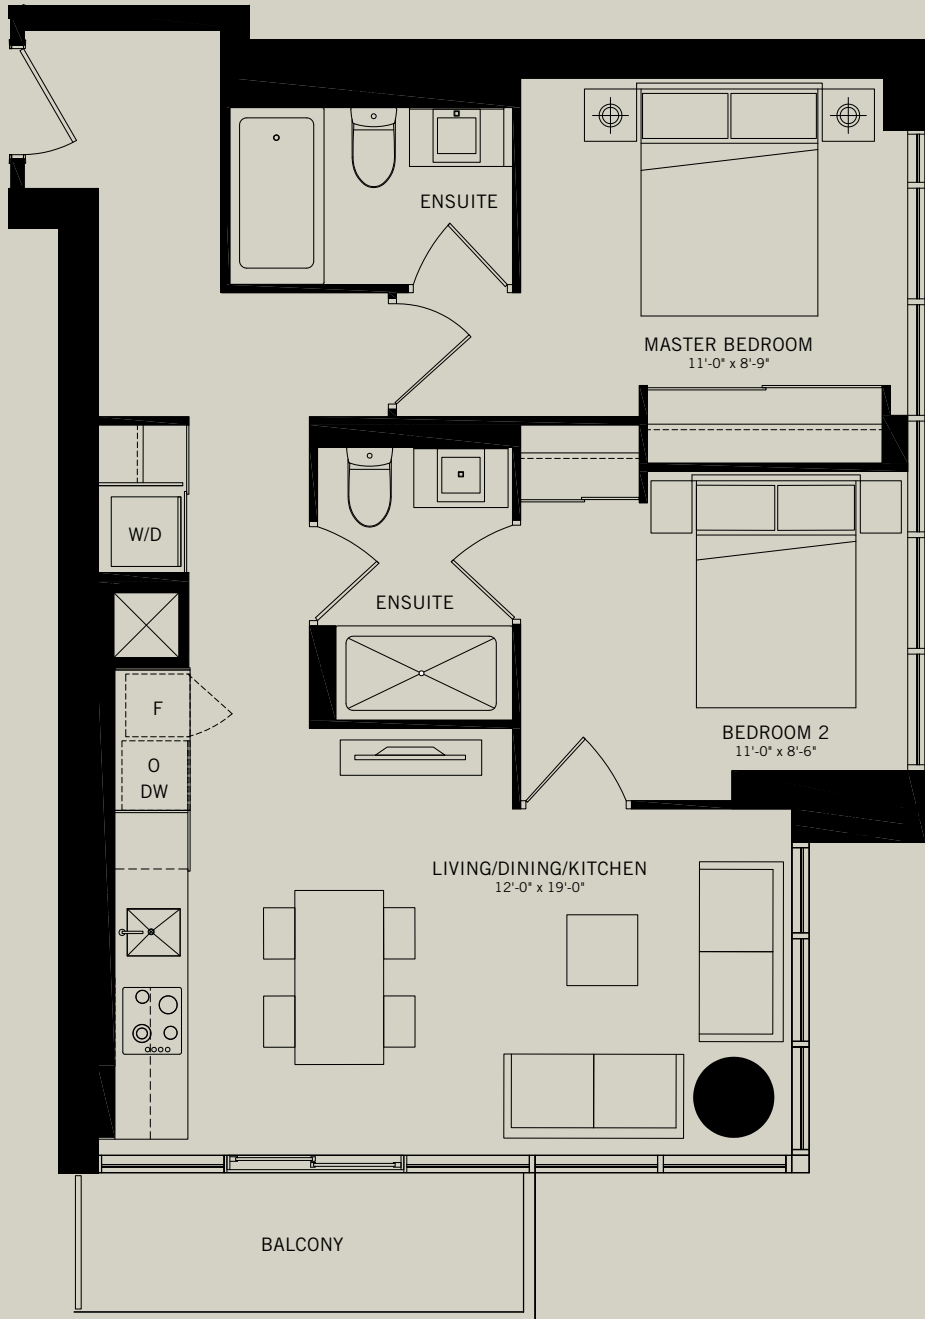

INDX
{721} 2 BEDROOM
721sq.ft.

All dimensions, areas and drawings are approximate. Sizes and specifications are subject to change without notice. Actual useable floor space may vary from the stated floor area. E.&O.E.

INDX
{ 746 } 2 BEDROOM + STUDY
 746sq.ft.

FLOORS 10-12, 21-23, 31-33, 41-43, 51-54

All dimensions, areas and drawings are approximate. Sizes and specifications are subject to change without notice. Actual useable floor space may vary from the stated floor area. E.&O.E.

INDX
{ 740 } 2 BEDROOM
 740sq.ft.

All dimensions, areas and drawings are approximate. Sizes and specifications are subject to change without notice. Actual useable floor space may vary from the stated floor area. E.&O.E.

INDX
{740} 3 BEDROOM
 740sq.ft.

All dimensions, areas and drawings are approximate. Sizes and specifications are subject to change without notice. Actual useable floor space may vary from the stated floor area. E.&O.E.