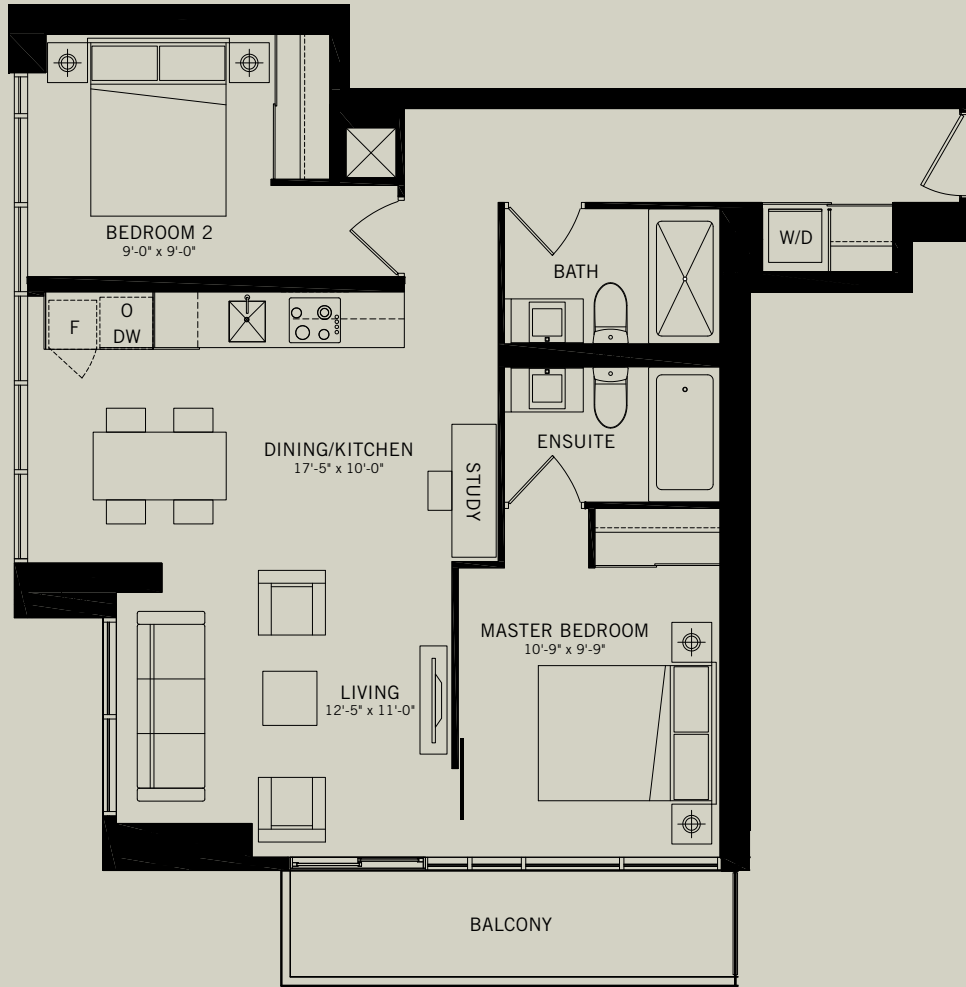

INDX
{821} 2 BEDROOM + STUDY
821sq.ft.

All dimensions, areas and drawings are approximate. Sizes and specifications are subject to change without notice. Actual useable floor space may vary from the stated floor area. E.&O.E.