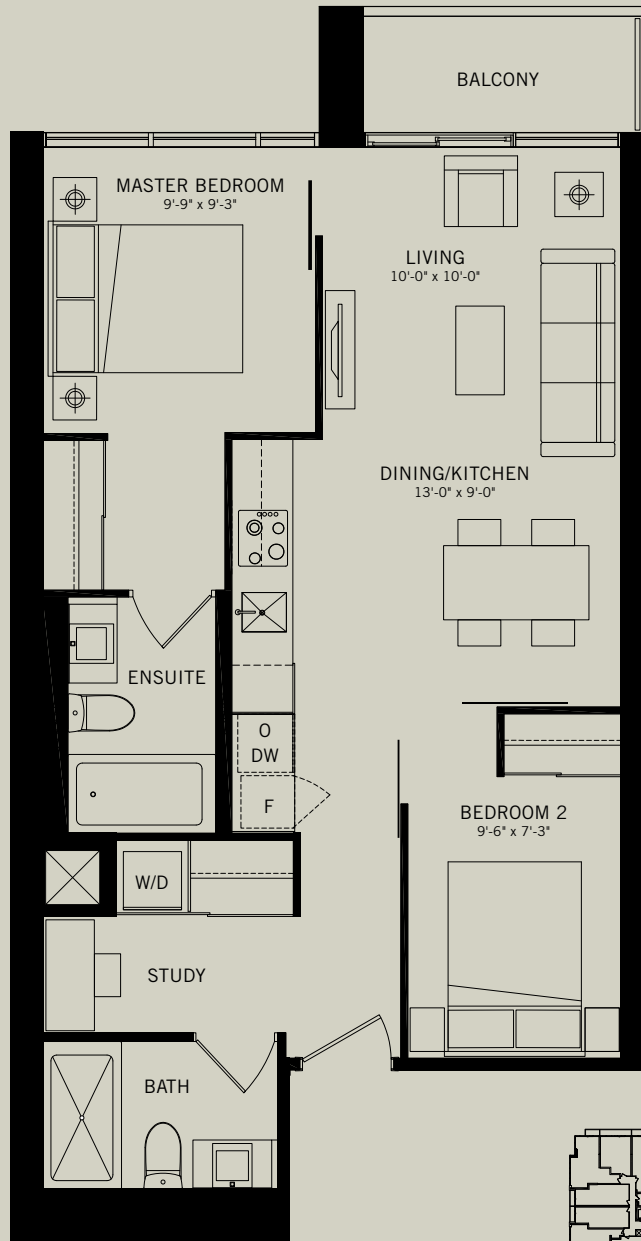

INDX
{ 708 } 2 BEDROOM + STUDY
 708sq.ft.

FLOORS 10-12, 21-23, 31-33, 41-43, 51-54

FLOORS 10-54

All dimensions, areas and drawings are approximate. Sizes and specifications are subject to change without notice. Actual useable floor space may vary from the stated floor area. E.&O.E.

INDX
{721} 2 BEDROOM
721sq.ft.

All dimensions, areas and drawings are approximate. Sizes and specifications are subject to change without notice. Actual useable floor space may vary from the stated floor area. E.&O.E.

INDX
{ 746 } 2 BEDROOM + STUDY
 746sq.ft.

FLOORS 10-12, 21-23, 31-33, 41-43, 51-54

All dimensions, areas and drawings are approximate. Sizes and specifications are subject to change without notice. Actual useable floor space may vary from the stated floor area. E.&O.E.

INDX
{ 740 } 2 BEDROOM
 740sq.ft.

All dimensions, areas and drawings are approximate. Sizes and specifications are subject to change without notice. Actual useable floor space may vary from the stated floor area. E.&O.E.