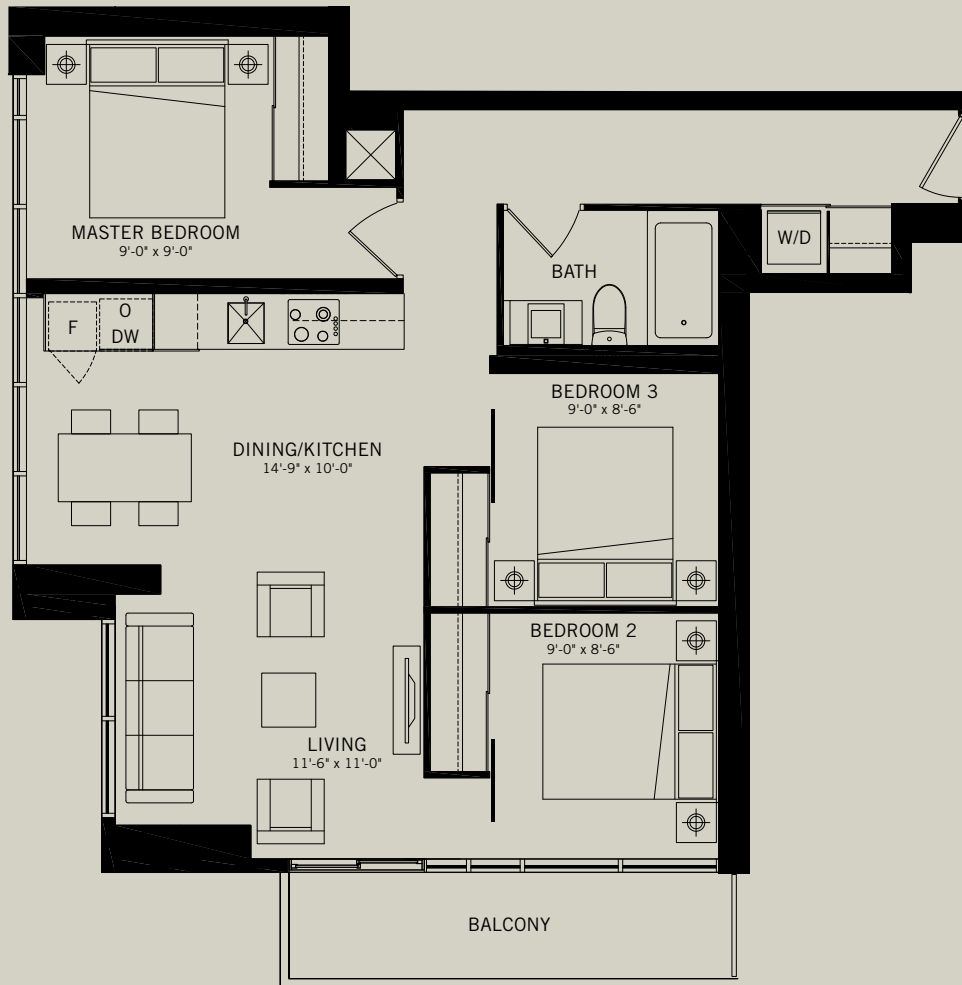

INDX
{721} 2 BEDROOM
721sq.ft.

All dimensions, areas and drawings are approximate. Sizes and specifications are subject to change without notice. Actual useable floor space may vary from the stated floor area. E.&O.E.

INDX
{740} 3 BEDROOM
 740sq.ft.

All dimensions, areas and drawings are approximate. Sizes and specifications are subject to change without notice. Actual useable floor space may vary from the stated floor area. E.&O.E.

INDX
{821} 2 BEDROOM + STUDY
 821sq.ft.

All dimensions, areas and drawings are approximate. Sizes and specifications are subject to change without notice. Actual useable floor space may vary from the stated floor area. E.&O.E.

INDX
{821} 3 BEDROOM
 821sq.ft.

All dimensions, areas and drawings are approximate. Sizes and specifications are subject to change without notice. Actual useable floor space may vary from the stated floor area. E.&O.E.