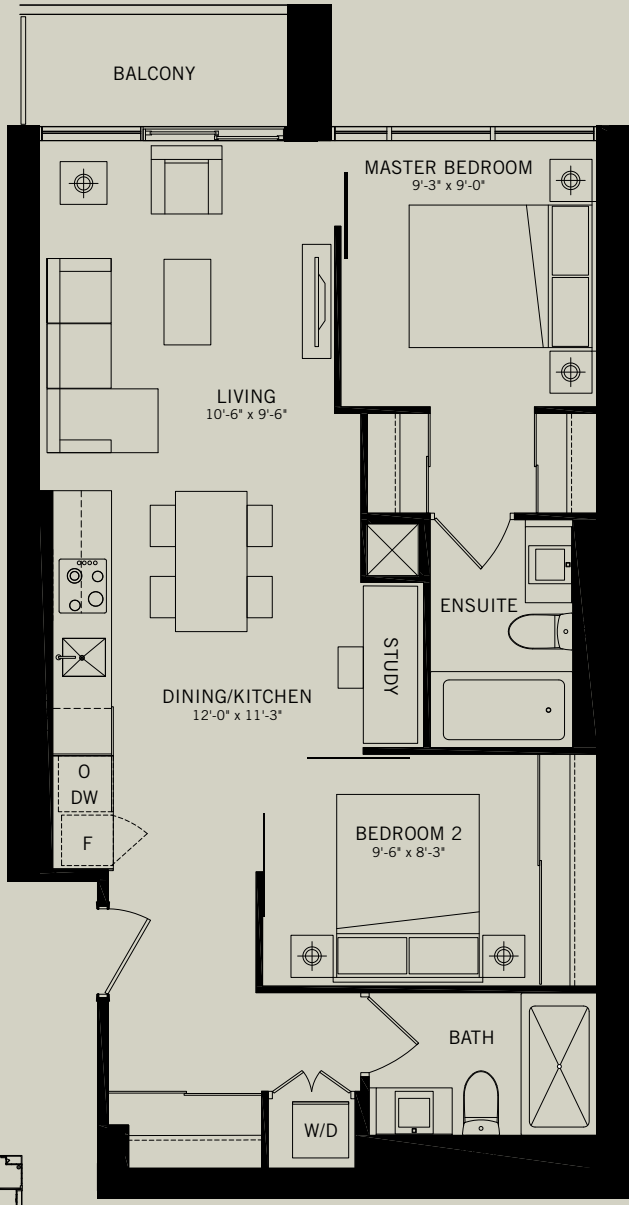

INDX
{ 708 } 2 BEDROOM + STUDY
 708sq.ft.

FLOORS 10-12, 21-23, 31-33, 41-43, 51-54

FLOORS 10-54

All dimensions, areas and drawings are approximate. Sizes and specifications are subject to change without notice. Actual useable floor space may vary from the stated floor area. E.&O.E.

INDX
{721} 2 BEDROOM
721sq.ft.

All dimensions, areas and drawings are approximate. Sizes and specifications are subject to change without notice. Actual useable floor space may vary from the stated floor area. E.&O.E.

INDX
{ 746 } 2 BEDROOM + STUDY
 746sq.ft.

FLOORS 10-12, 21-23, 31-33, 41-43, 51-54

All dimensions, areas and drawings are approximate. Sizes and specifications are subject to change without notice. Actual useable floor space may vary from the stated floor area. E.&O.E.

INDX
{ 740 } 2 BEDROOM
 740sq.ft.

All dimensions, areas and drawings are approximate. Sizes and specifications are subject to change without notice. Actual useable floor space may vary from the stated floor area. E.&O.E.