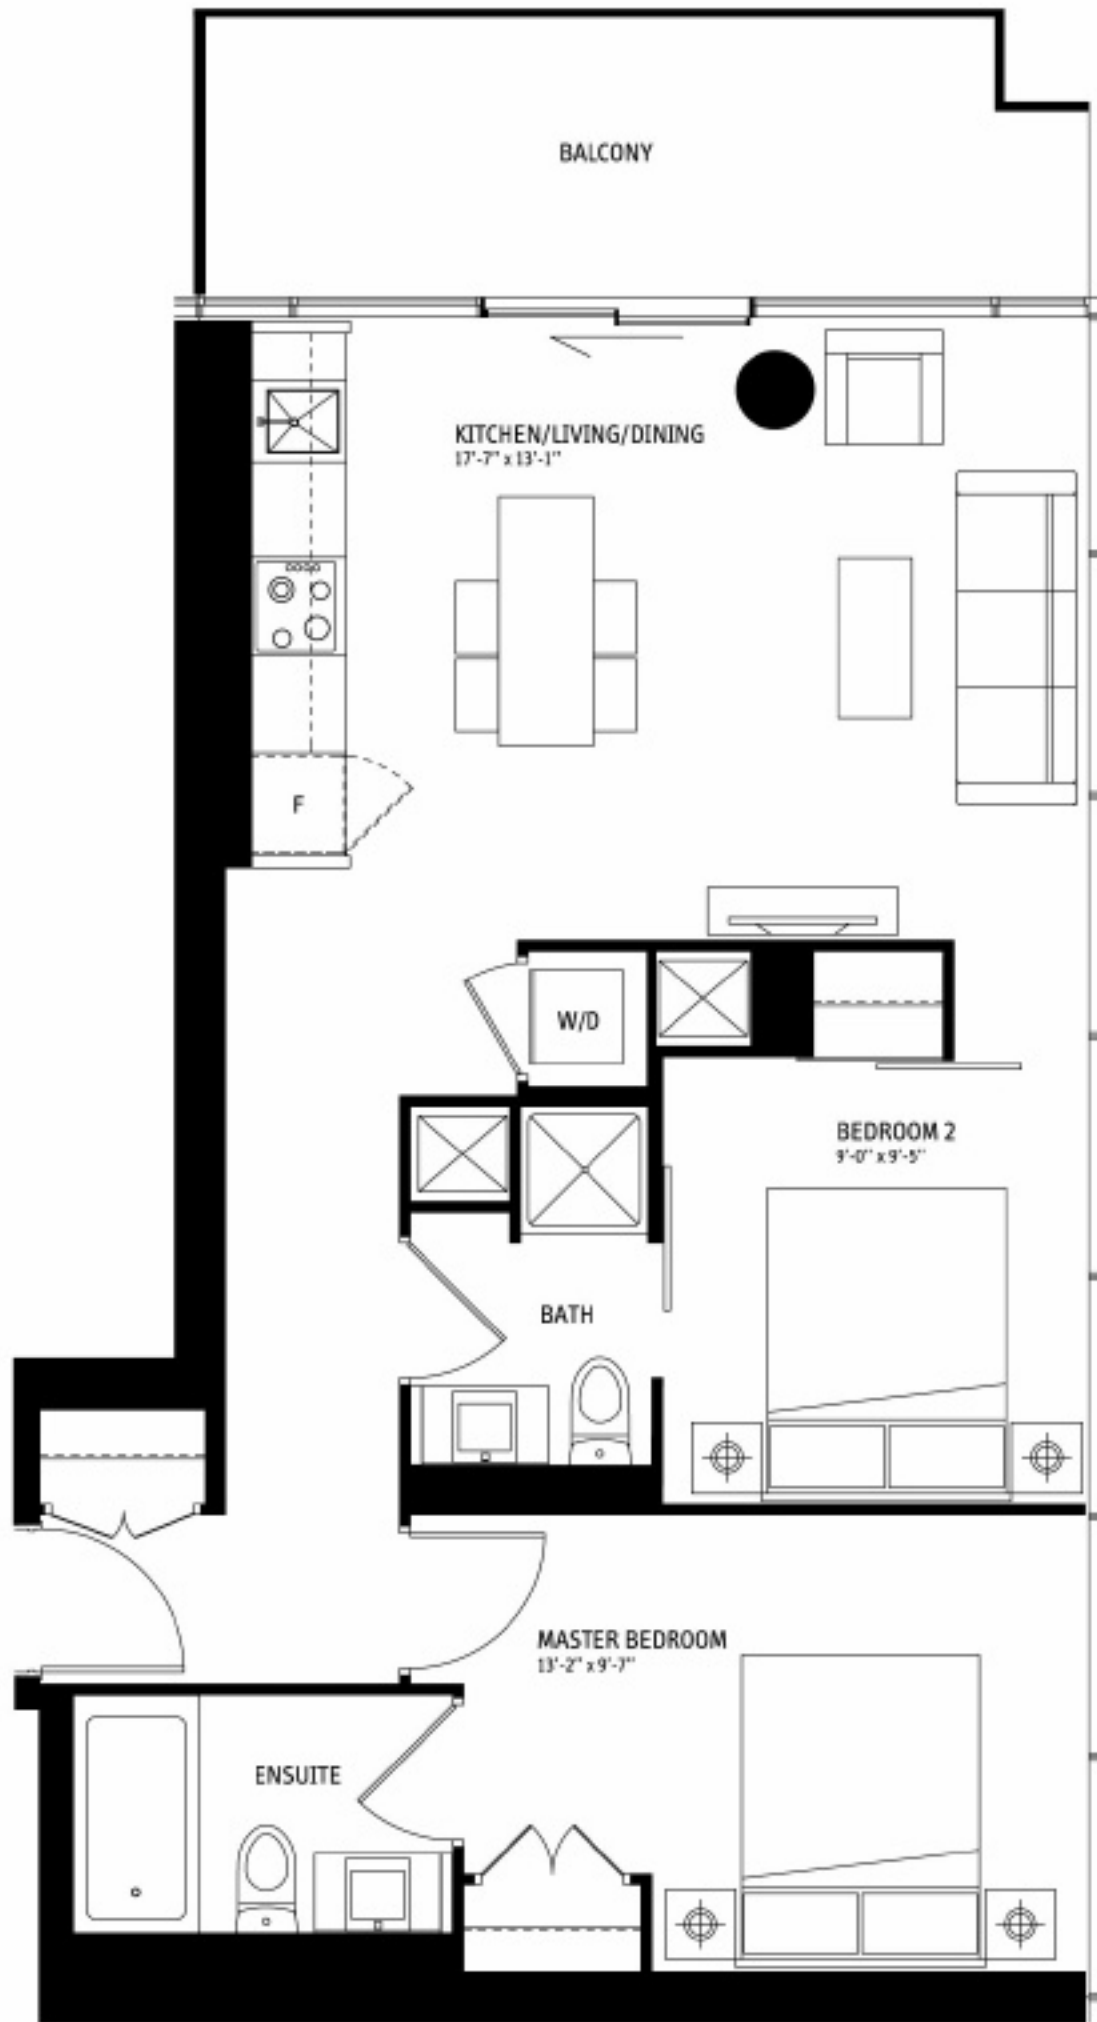

K689

2 BEDROOM

689 SQ. FT.

BALCONY 96 SQ. FT.

TOTAL 785 SQ. FT.

FLOORS 30-PH

FLOORS 5-29

K729

2 BEDROOM

729 SQ. FT.

BALCONY 107 SQ. FT.

TOTAL 836 SQ. FT.

FLOORS 30-PH

FLOORS 5-29

K803

2 BEDROOM + DEN

803 SQ. FT.

BALCONY 118 SQ. FT.

TOTAL 921 SQ. FT.

K819

2 BEDROOM + DEN
 819 SQ. FT.
 BALCONY 129 SQ. FT.
TOTAL 948 SQ. FT.

FLOORS 30-PH