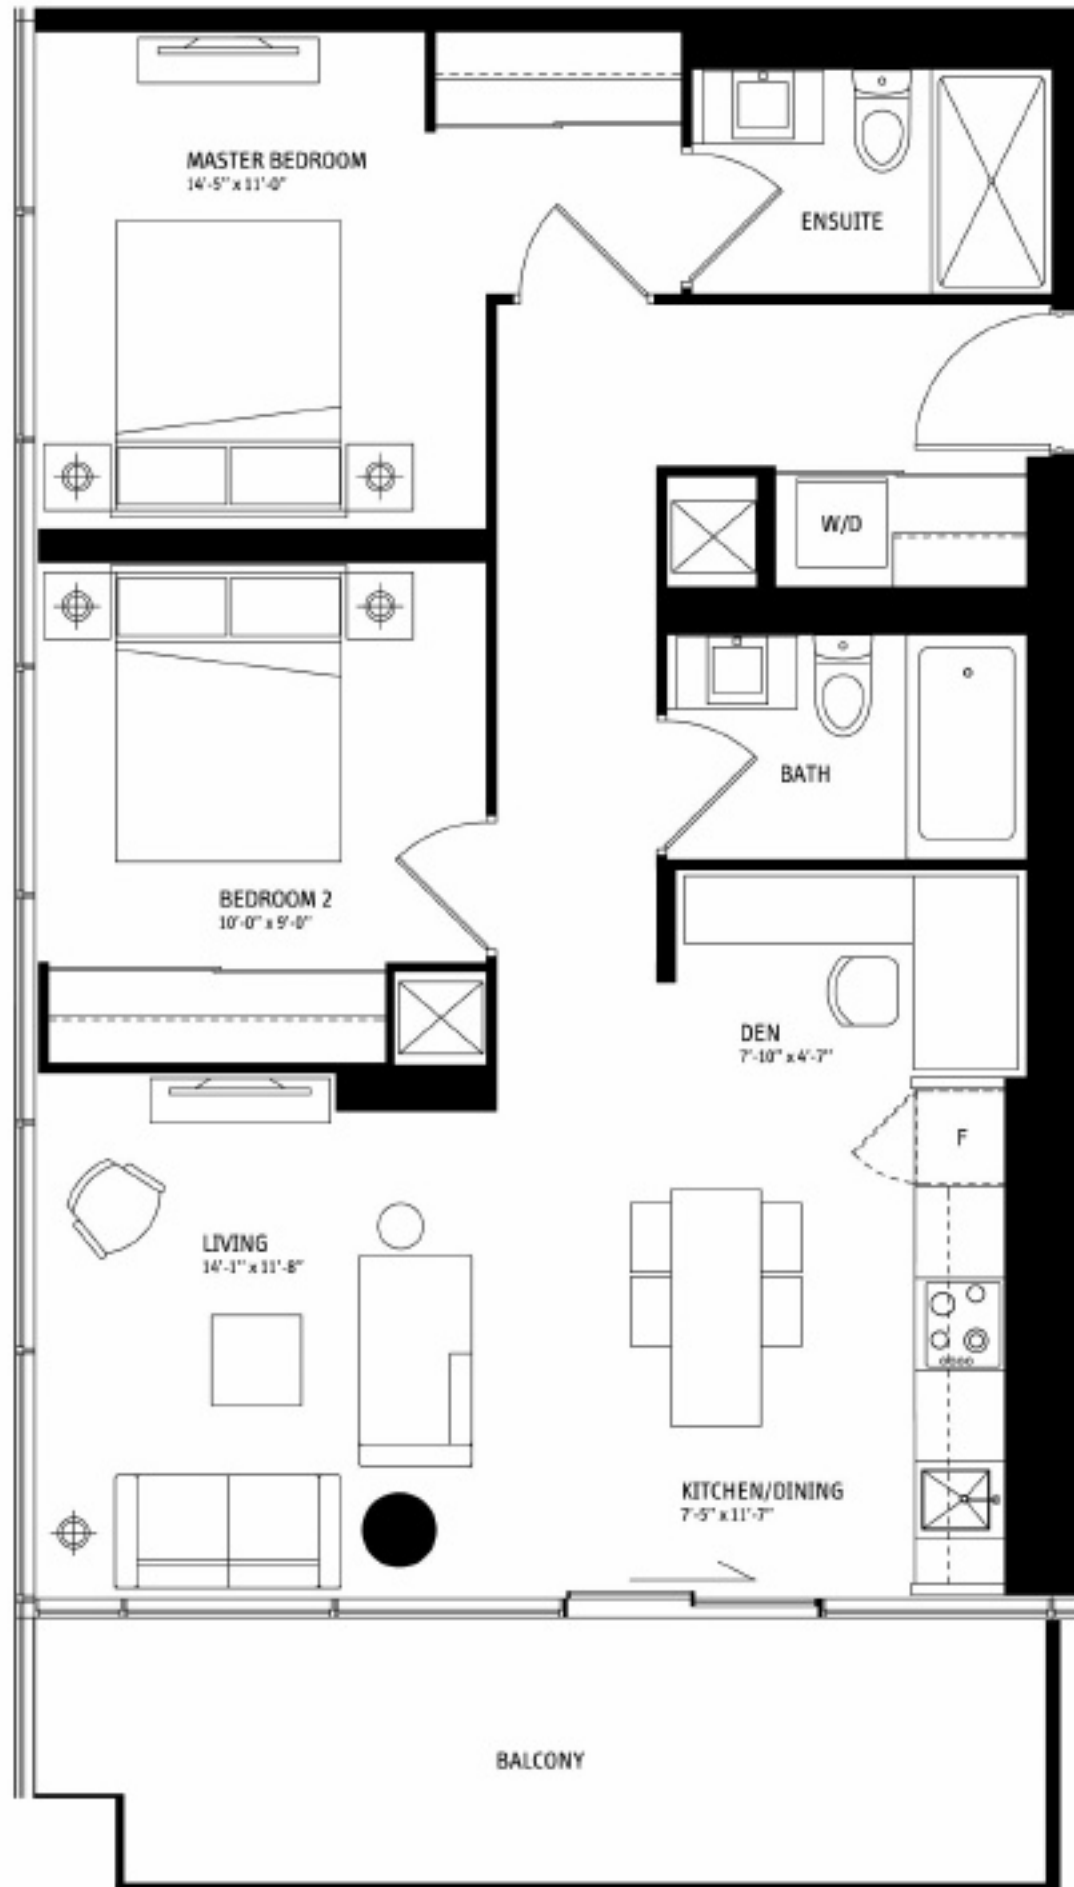

K689

2 BEDROOM

689 SQ. FT.

BALCONY 96 SQ. FT.

TOTAL 785 SQ. FT.

FLOORS 30-PH

FLOORS 5-29

K729

2 BEDROOM

729 SQ. FT.

BALCONY 107 SQ. FT.

TOTAL 836 SQ. FT.

FLOORS 30-PH

FLOORS 5-29

K803

2 BEDROOM + DEN

803 SQ. FT.

BALCONY 118 SQ. FT.

TOTAL 921 SQ. FT.

K819

2 BEDROOM + DEN
 819 SQ. FT.
 BALCONY 129 SQ. FT.
TOTAL 948 SQ. FT.

FLOORS 30-PH