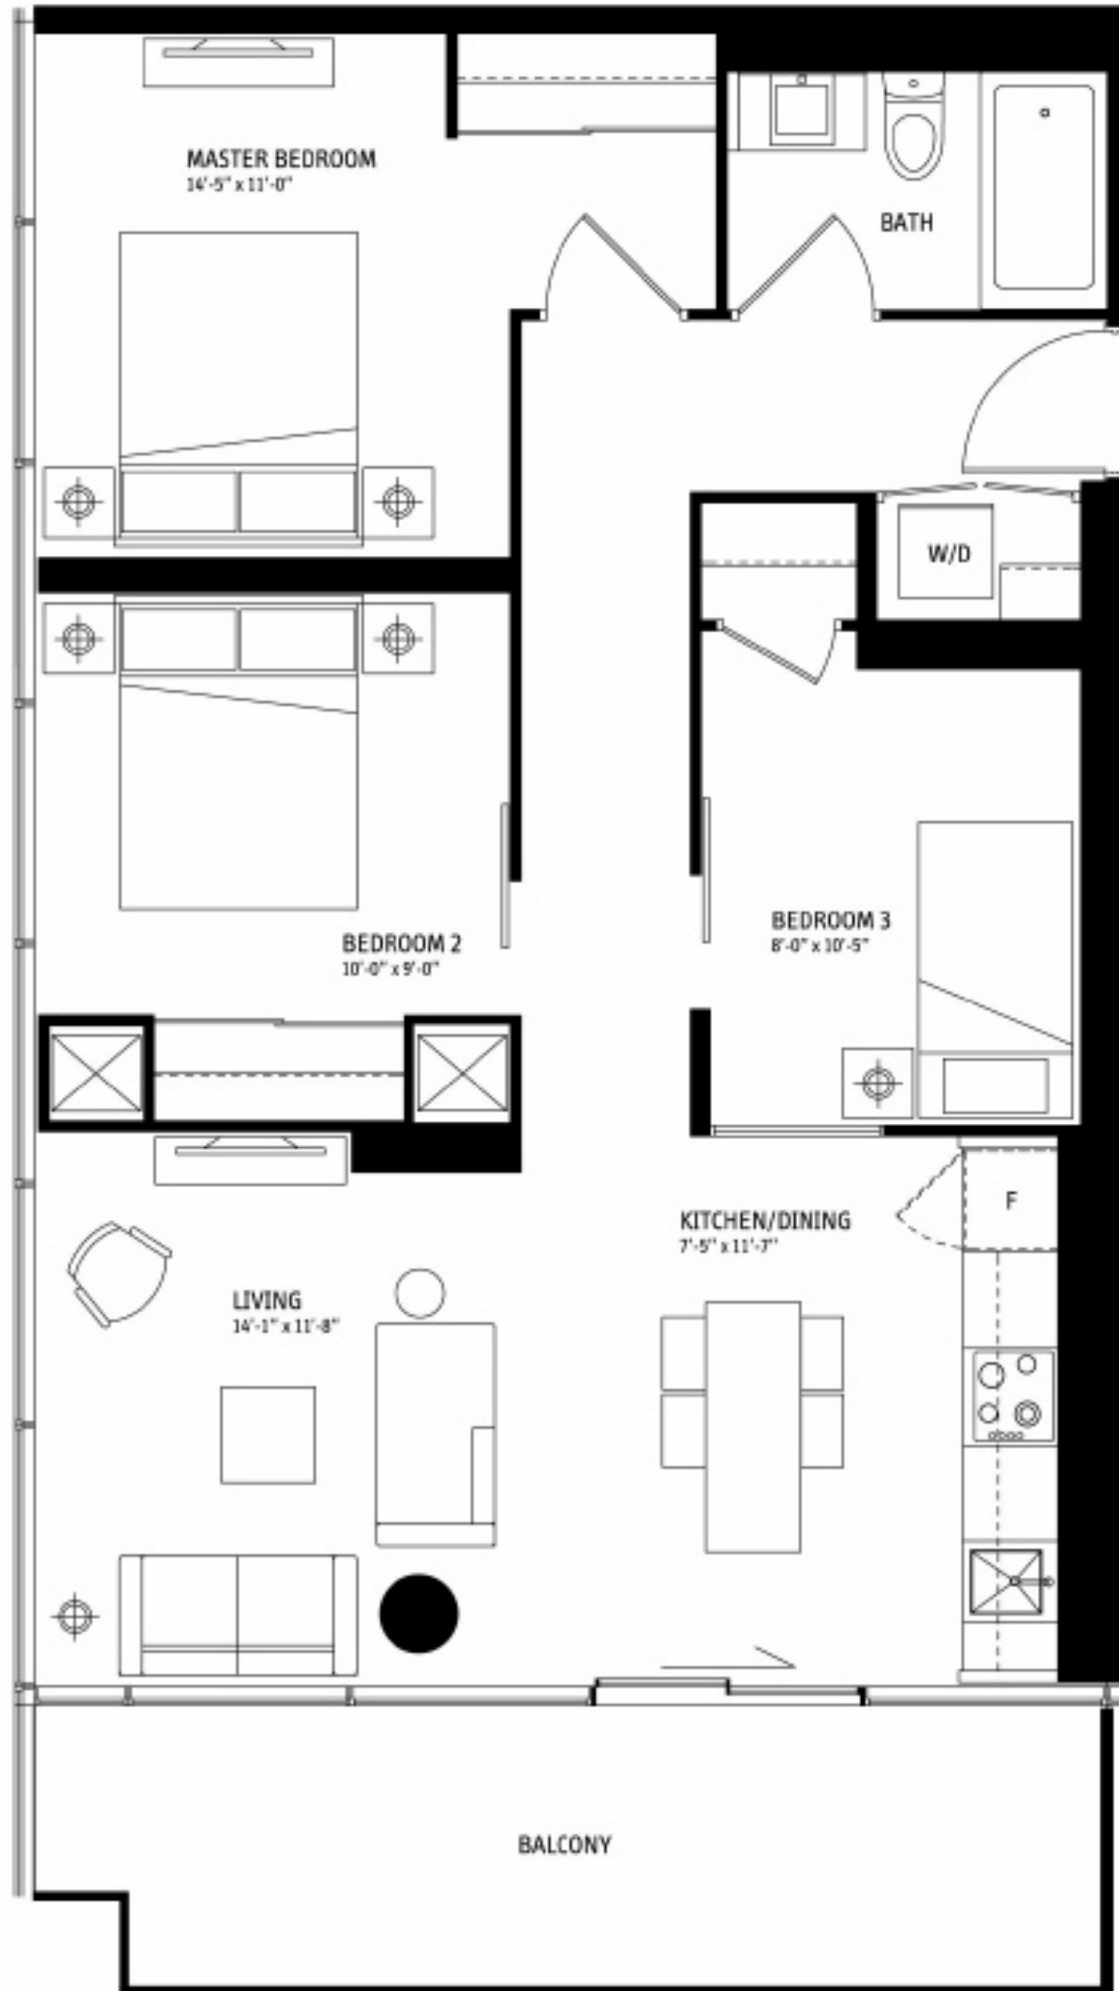

K803

3 BEDROOM
 803 SQ. FT.
 BALCONY 118 SQ. FT.
TOTAL 921 SQ. FT.

K819

3 BEDROOM
 819 SQ. FT.
 BALCONY 129 SQ. FT.
TOTAL 948 SQ. FT.

FLOORS 30-PH