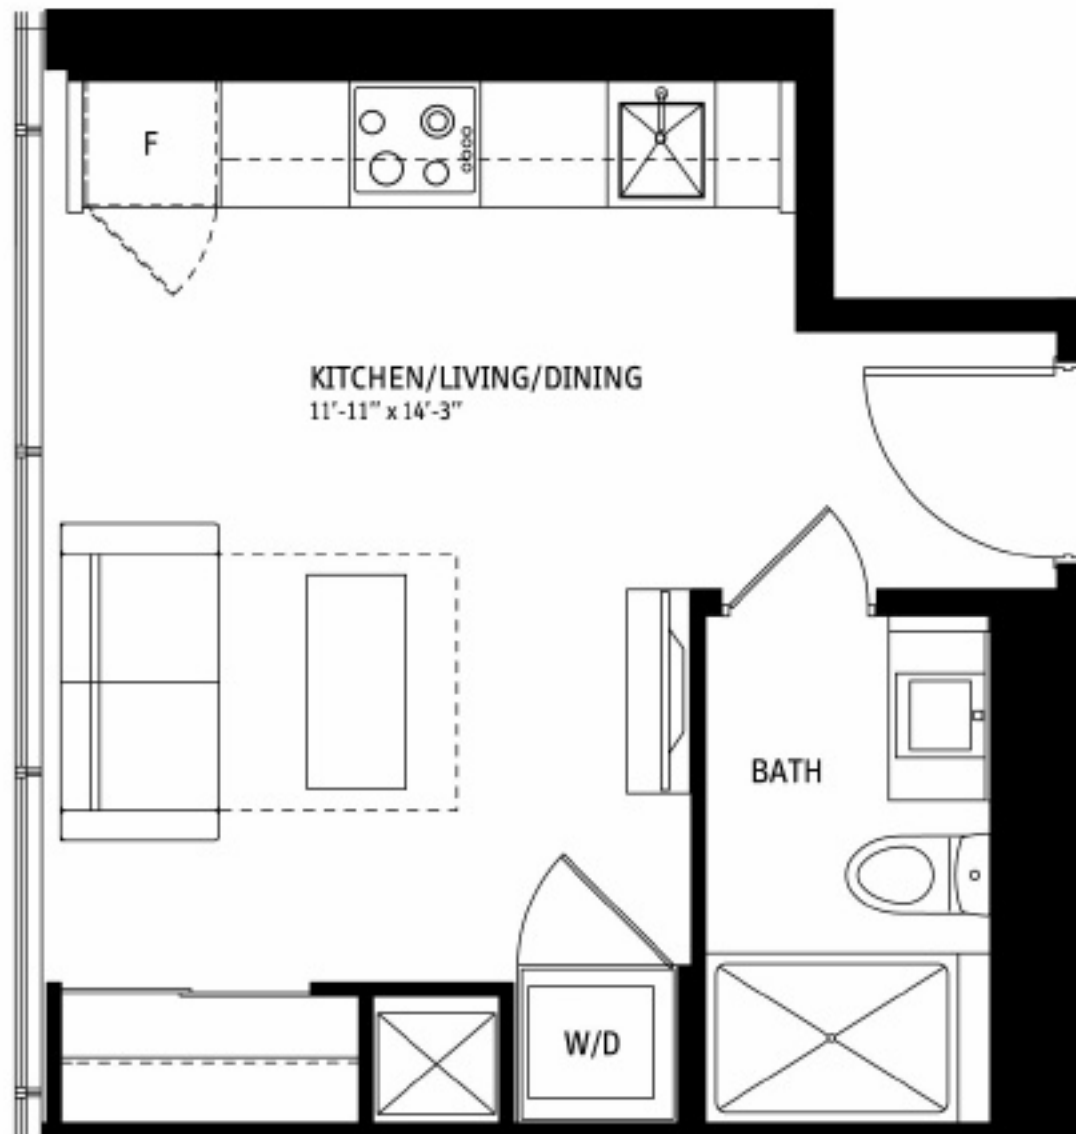

K277

STUDIO
TOTAL 277 SQ. FT.

FLOORS 5-29

K352

STUDIO

352 SQ. FT.

BALCONY 96 SQ. FT.

TOTAL 448 SQ. FT.