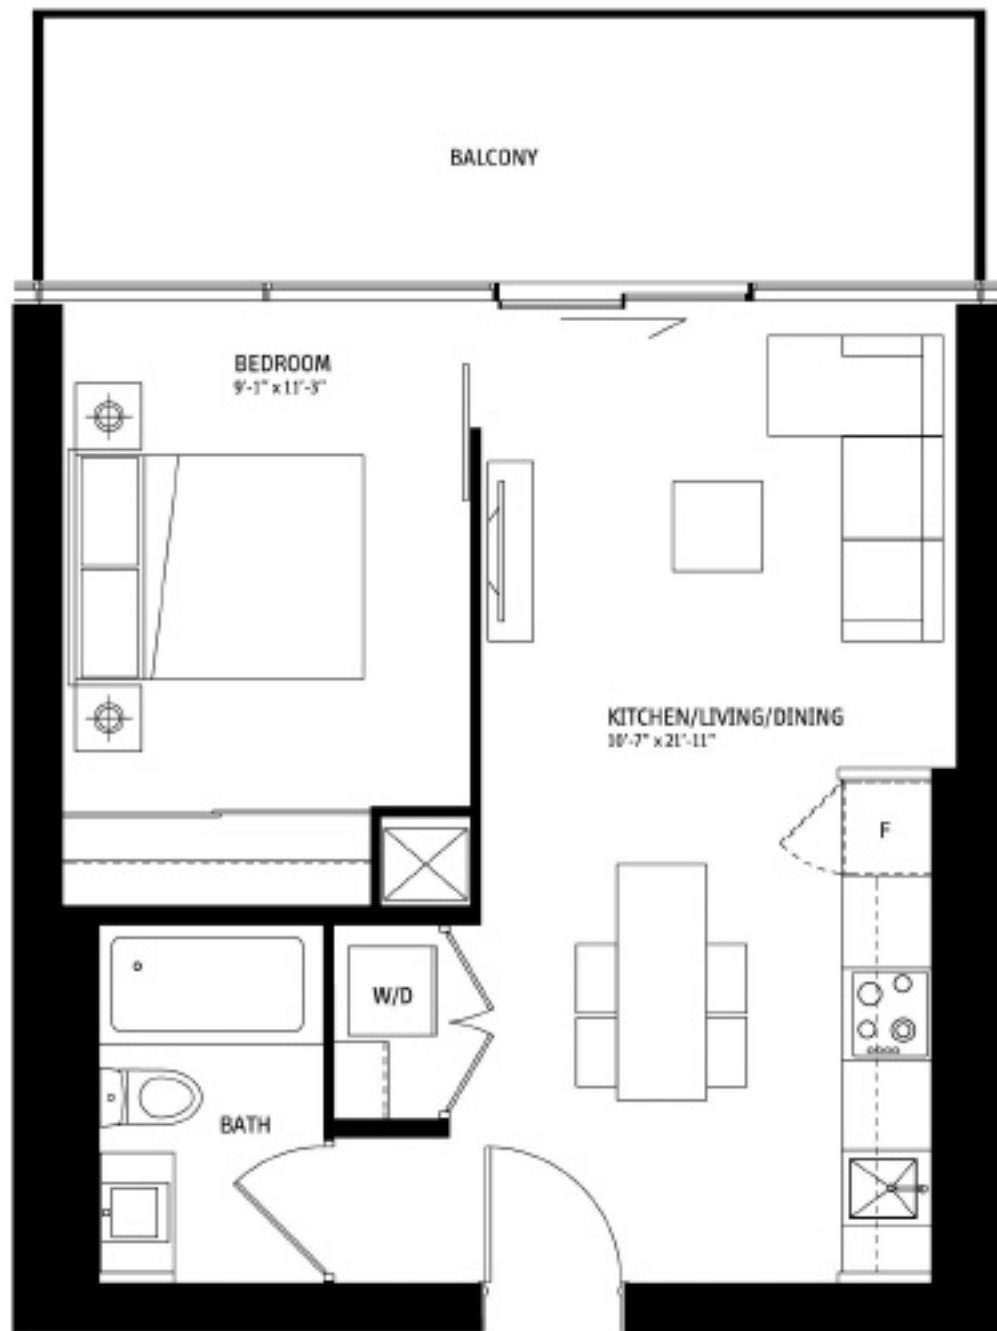

# K490

**1 BEDROOM**

490 SQ. FT.

BALCONY 124 SQ. FT.

**TOTAL 614 SQ. FT.**

FLOORS 30-PH

\* Minor variations between Suites 05, 06 & 07

FLOORS 5-29

\* Minor variations between Suites 07 & 08

# K503

**1 BEDROOM**

503 SQ. FT.

BALCONY 91 SQ. FT.

**TOTAL 594 SQ. FT.**

FLOORS 5-29

# K509

**1 BEDROOM**  
509 SQ. FT.  
BALCONY 108 SQ. FT.  
**TOTAL 617 SQ. FT.**

FLOORS 5-29