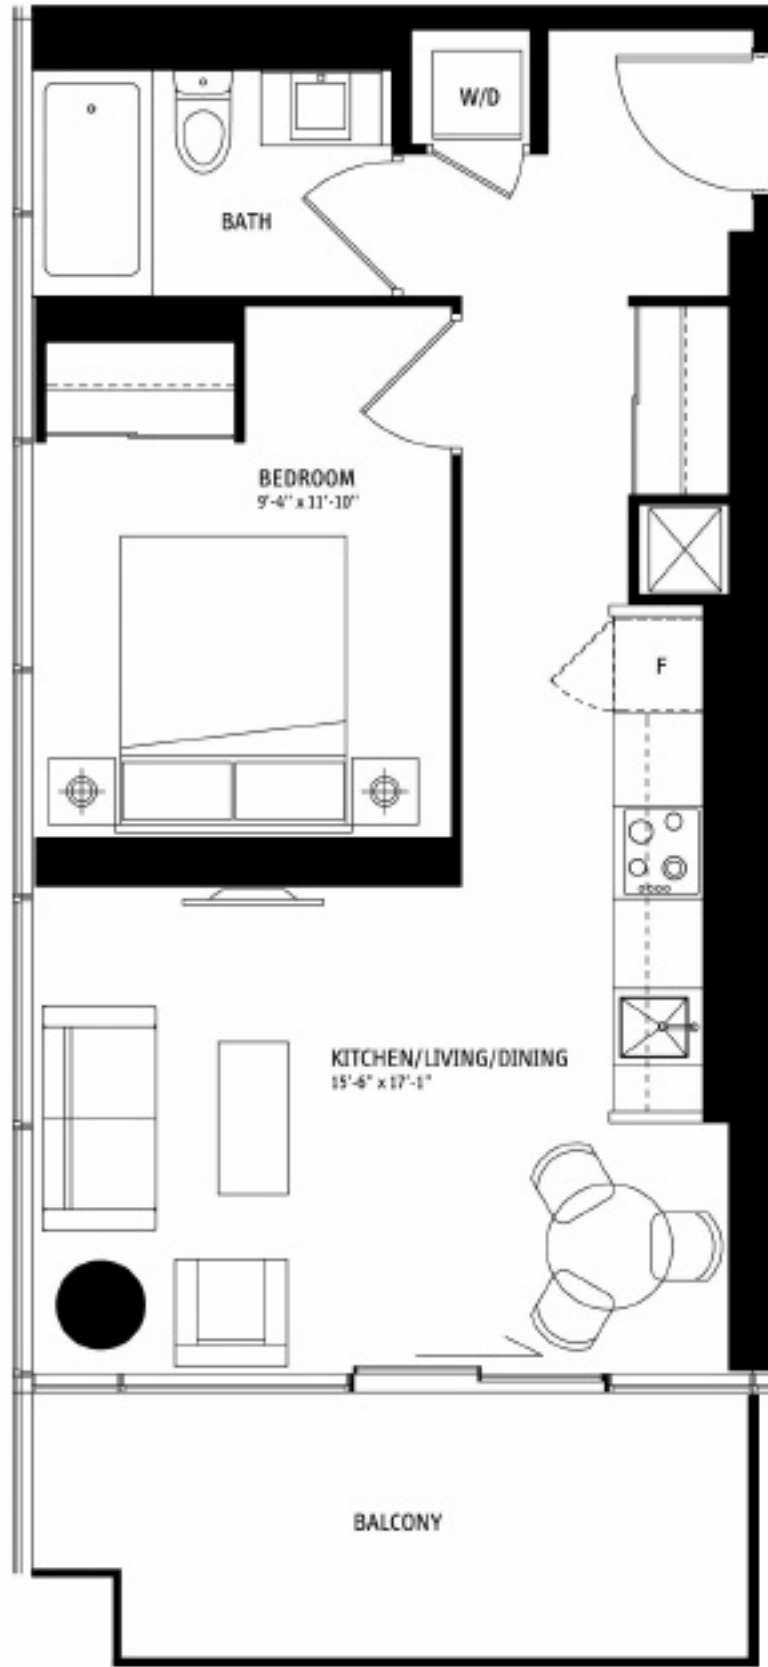

# K490

**1 BEDROOM**

490 SQ. FT.

BALCONY 124 SQ. FT.

**TOTAL 614 SQ. FT.**

FLOORS 30-PH

\* Minor variations between Suites 05, 06 & 07

FLOORS 5-29

\* Minor variations between Suites 07 & 08

# K503

**1 BEDROOM**

503 SQ. FT.

BALCONY 91 SQ. FT.

**TOTAL 594 SQ. FT.**

FLOORS 5-29

# K509

**1 BEDROOM**  
509 SQ. FT.  
BALCONY 108 SQ. FT.  
**TOTAL 617 SQ. FT.**

FLOORS 5-29