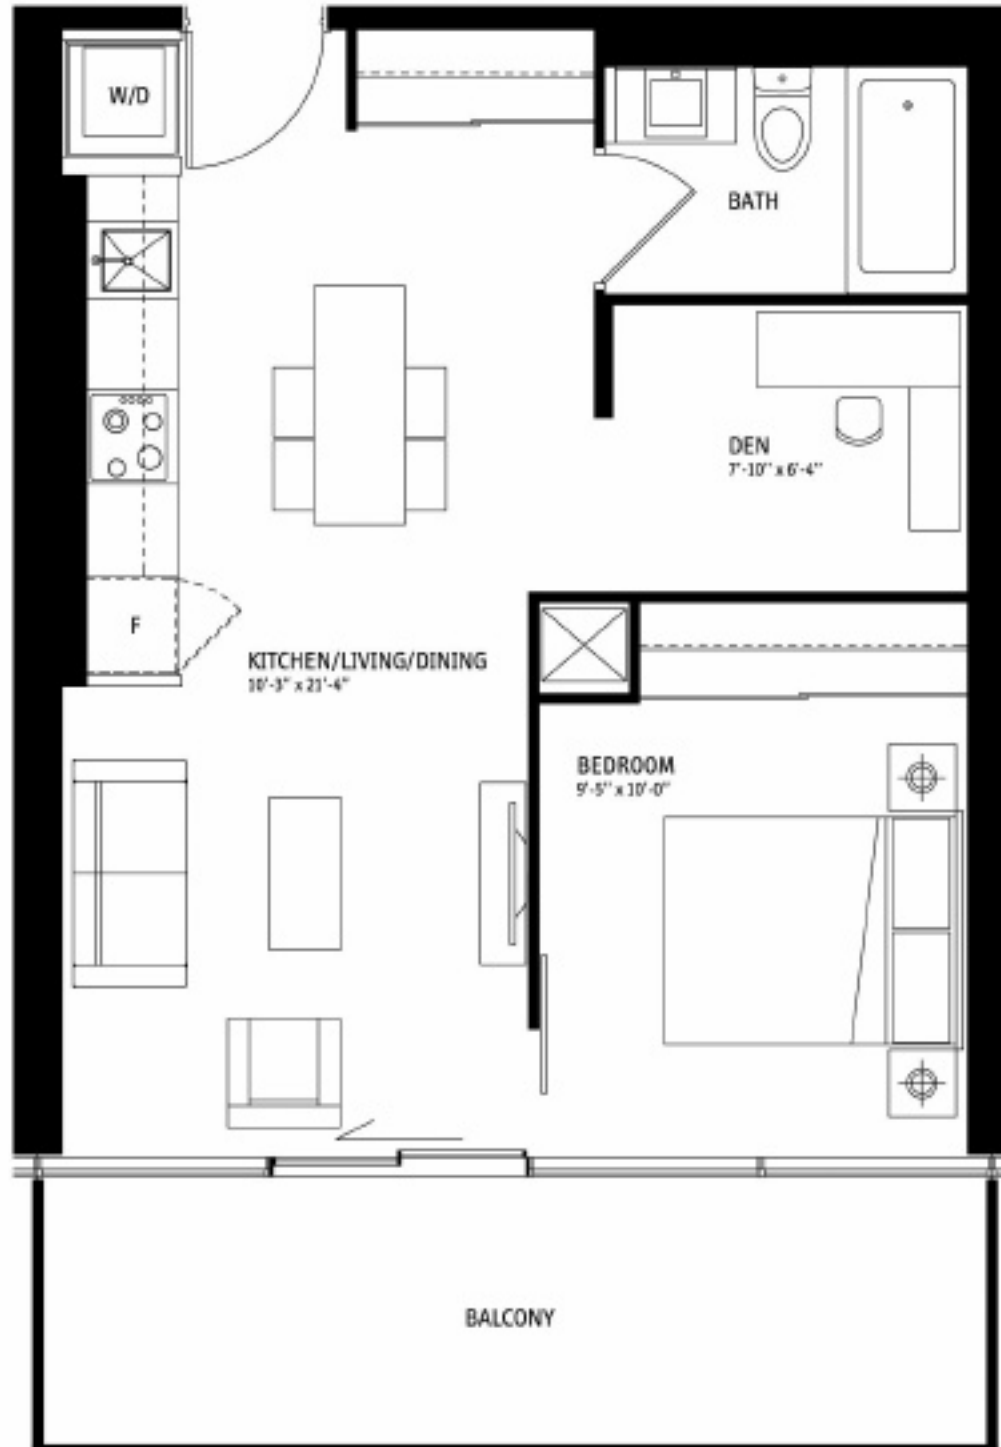

# K490

**1 BEDROOM**

490 SQ. FT.

BALCONY 124 SQ. FT.

**TOTAL 614 SQ. FT.**

FLOORS 30-PH

\* Minor variations between Suites 05, 06 & 07

FLOORS 5-29

# K503

**1 BEDROOM**

503 SQ. FT.

BALCONY 91 SQ. FT.

**TOTAL 594 SQ. FT.**

FLOORS 5-29

# K509

**1 BEDROOM**  
509 SQ. FT.  
BALCONY 108 SQ. FT.  
**TOTAL 617 SQ. FT.**

FLOORS 5-29

# K536

**1 BEDROOM + DEN**

536 SQ. FT.

BALCONY 124 SQ. FT.

**TOTAL 660 SQ. FT.**

FLOORS 30-PH

FLOORS 5-29