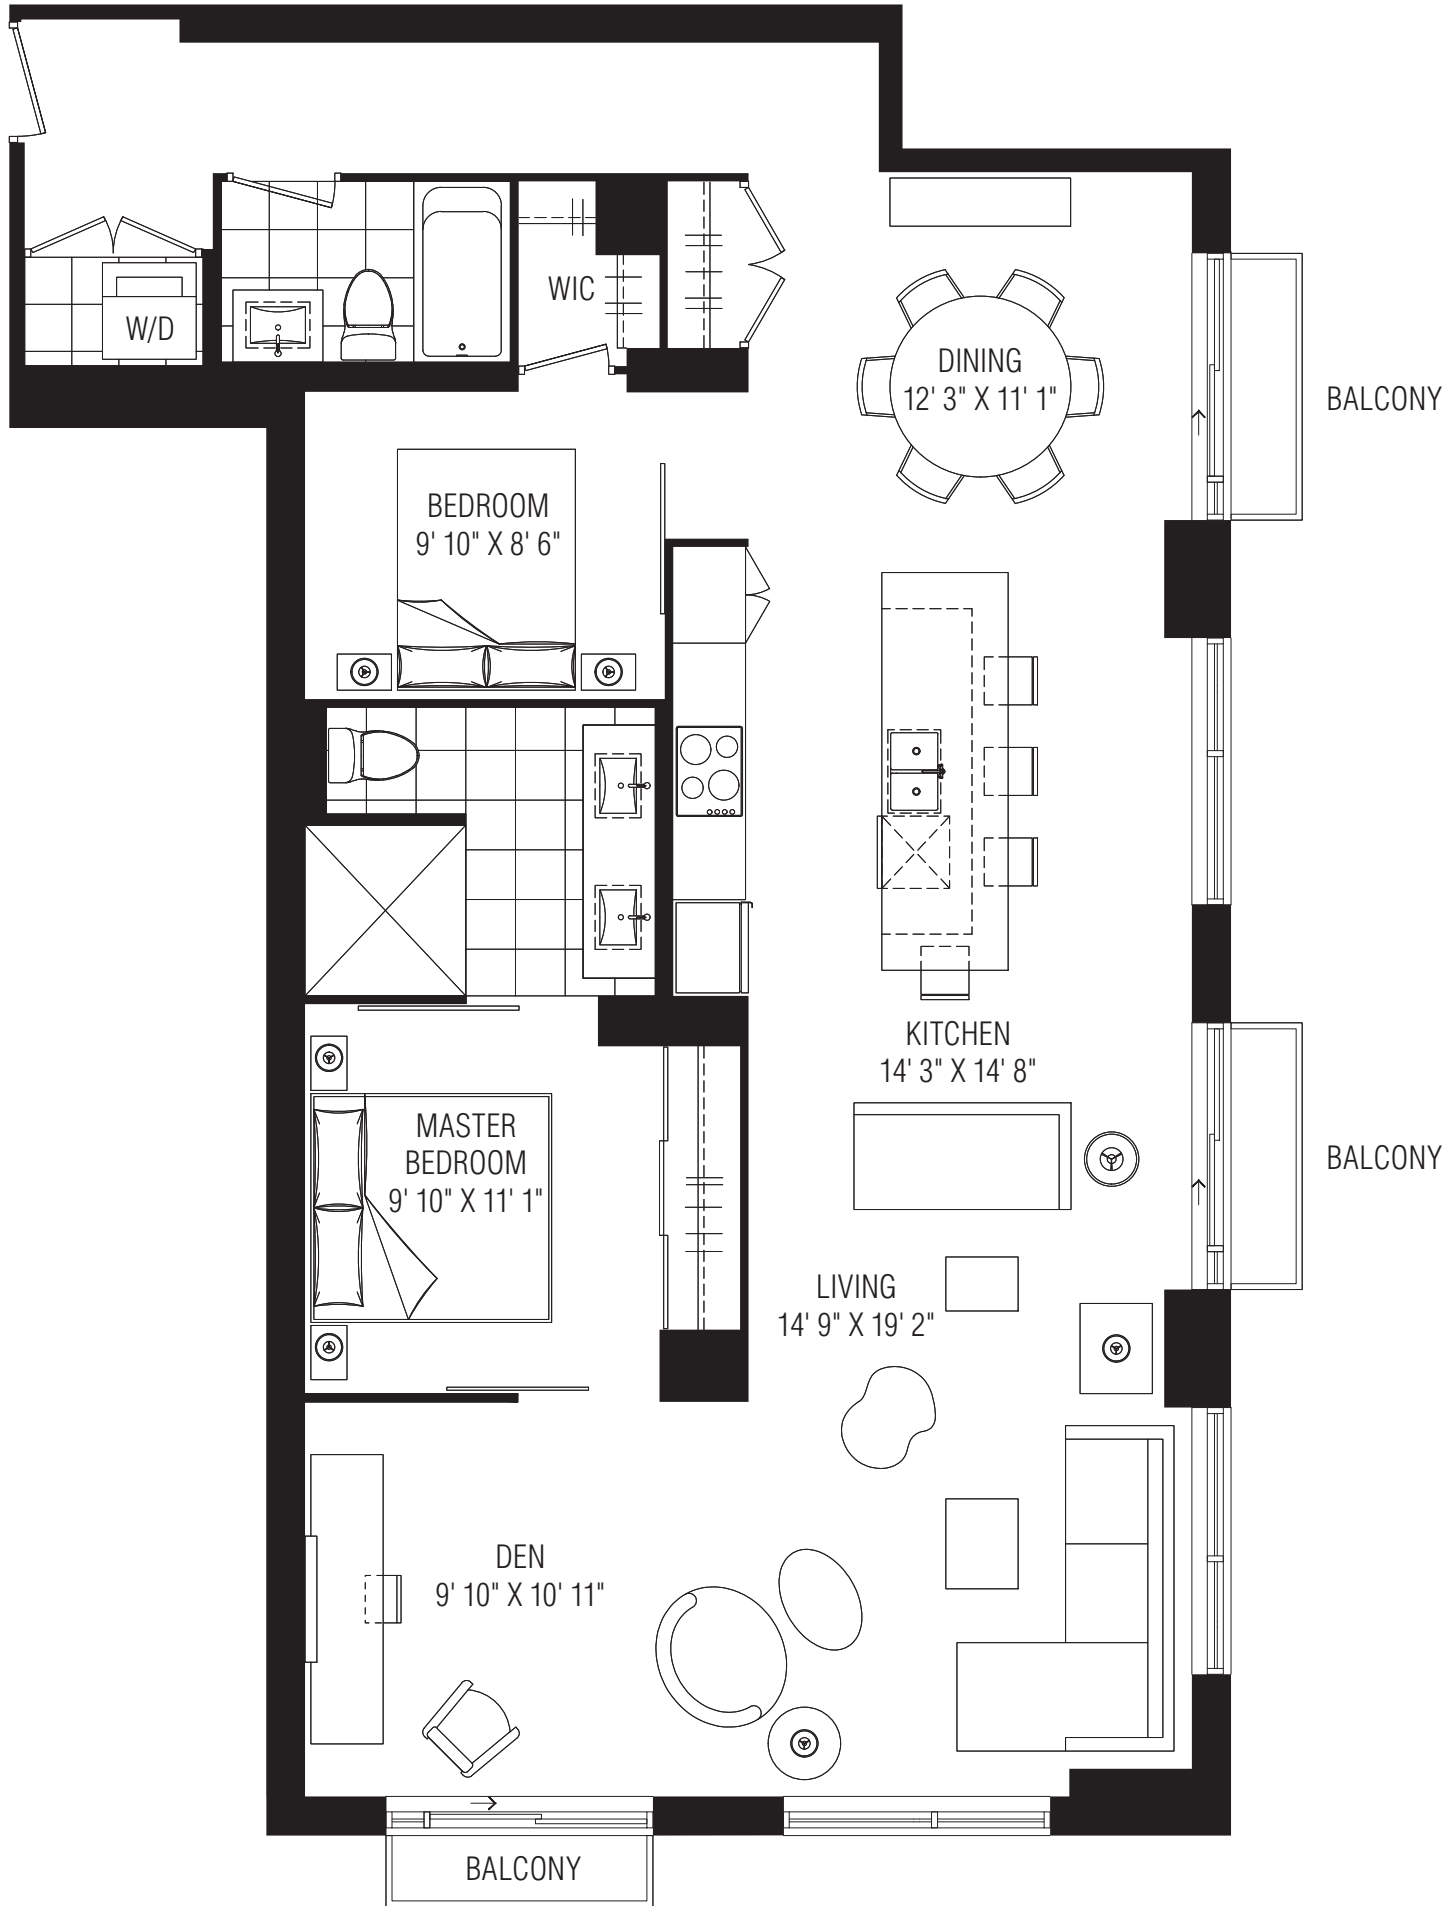

title: **The Warhol
Collection**
title: **suite 2D-G**

suite: **1326 sq.ft.**
balcony: **15 sq.ft.**
total: **1341 sq.ft.**
bedrooms: **two**
bathrooms: **two**

floors: 3 – 5 (with balcony)

floor: 2 (with balcony) – as illustrated above

title: **The Warhol
Collection**
title: **suite 2D-F**

suite: **1357 sq.ft.**
balcony: **45 sq.ft.**
total: **1402 sq.ft.**
bedrooms: **two**
bathrooms: **two**

floors: **7 – 8** (with balcony)

floors: **3 – 5** (with balcony)

floor: **2** (with balcony) – as illustrated above