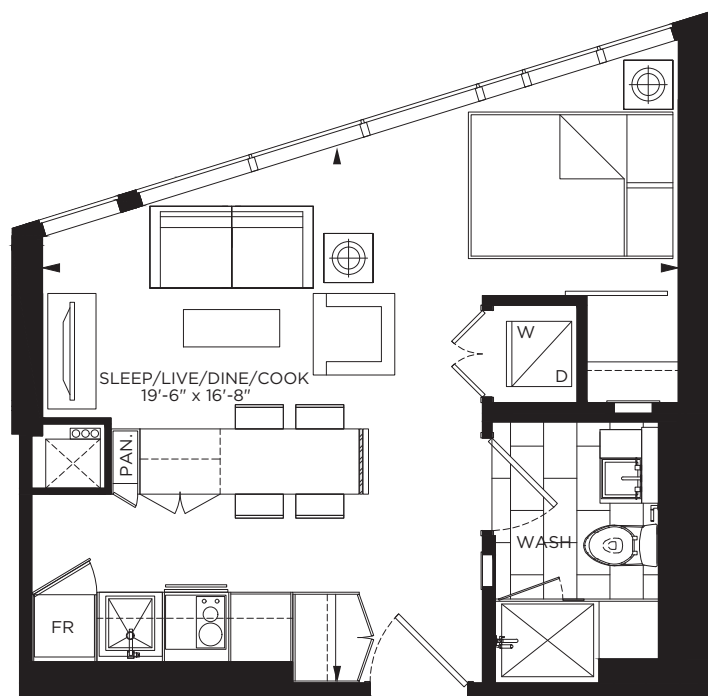

JUNIOR ONE BEDROOM

377 **SUITE 08**

377 SQ.FT. + BALCONY

**THE MASSEY  
TOWER** LIVE ON  
YONGE

TYPICAL, FLOORS 11-58

SIZES & SPECIFICATIONS SUBJECT TO CHANGE WITHOUT NOTICE. E. & O. E. DRAWING NOT TO SCALE.

JUNIOR ONE BEDROOM

440

» SUITE 12

440 SQ.FT. + BALCONY

THE MASSEY  
TOWER LIVE ON  
YONGE

TYPICAL, FLOORS 11-58

SIZES & SPECIFICATIONS SUBJECT TO CHANGE WITHOUT NOTICE. E. & O. E. DRAWING NOT TO SCALE.

JUNIOR ONE BEDROOM

378

SUITE 13

378 SQ.FT.

THE MASSEY  
TOWER LIVE ON  
YONGE

TYPICAL, FLOORS 11-58

SIZES & SPECIFICATIONS SUBJECT TO CHANGE WITHOUT NOTICE. E. & O. E. DRAWING NOT TO SCALE.