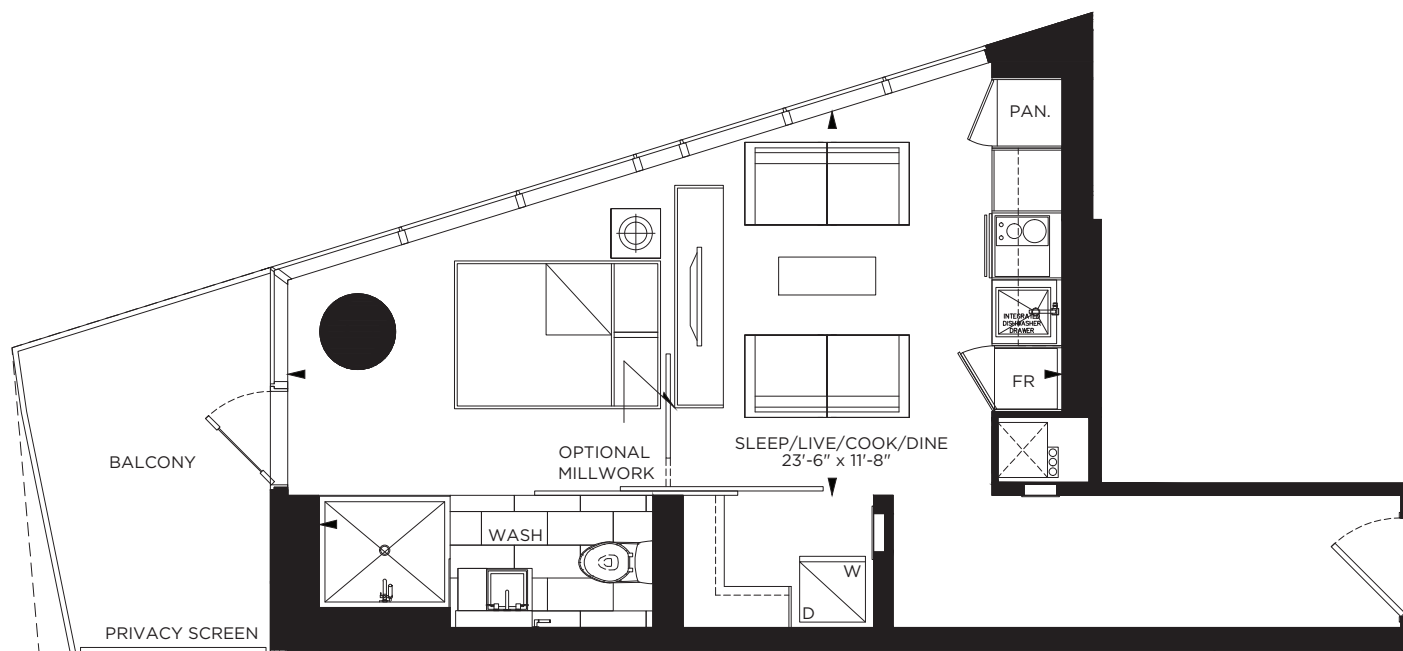

JUNIOR ONE BEDROOM

377 **SUITE 08**

377 SQ.FT. + BALCONY

**THE MASSEY  
TOWER** LIVE ON  
YONGE

TYPICAL, FLOORS 11-58

SIZES & SPECIFICATIONS SUBJECT TO CHANGE WITHOUT NOTICE. E. & O. E. DRAWING NOT TO SCALE.

JUNIOR ONE BEDROOM

440

» SUITE 12

440 SQ.FT. + BALCONY

THE MASSEY  
TOWER LIVE ON  
YONGE

TYPICAL, FLOORS 11-58

SIZES & SPECIFICATIONS SUBJECT TO CHANGE WITHOUT NOTICE. E. & O. E. DRAWING NOT TO SCALE.

JUNIOR ONE BEDROOM

378

SUITE 13

378 SQ.FT.

THE MASSEY  
TOWER LIVE ON  
YONGE

TYPICAL, FLOORS 11-58

SIZES & SPECIFICATIONS SUBJECT TO CHANGE WITHOUT NOTICE. E. & O. E. DRAWING NOT TO SCALE.