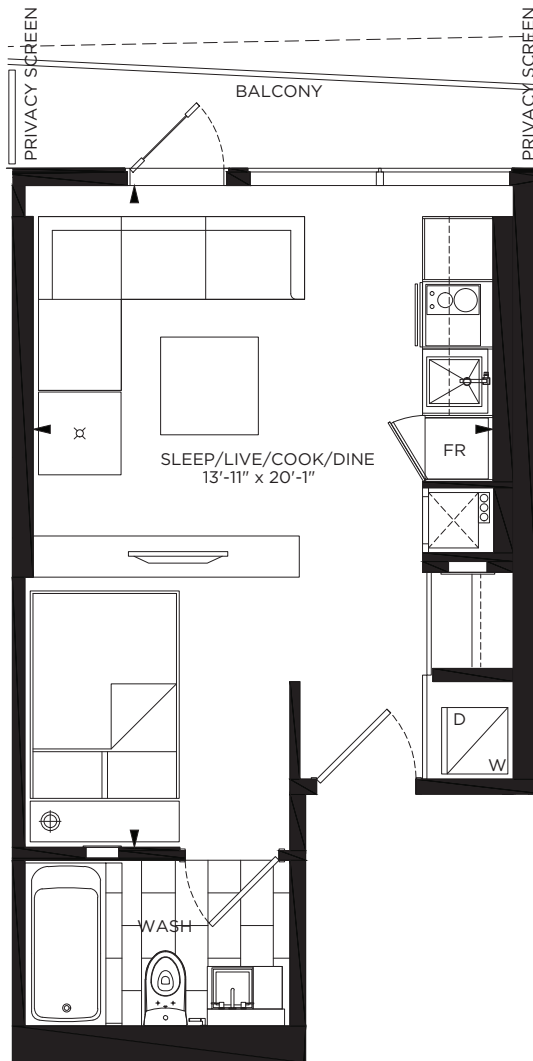

JUNIOR ONE BEDROOM

377 **SUITE 08**

377 SQ.FT. + BALCONY

**THE MASSEY  
TOWER** LIVE ON  
YONGE

TYPICAL, FLOORS 11-58

SIZES & SPECIFICATIONS SUBJECT TO CHANGE WITHOUT NOTICE. E. & O. E. DRAWING NOT TO SCALE.

JUNIOR ONE BEDROOM

440

» SUITE 12

440 SQ.FT. + BALCONY

THE MASSEY  
TOWER LIVE ON  
YONGE

TYPICAL, FLOORS 11-58

SIZES & SPECIFICATIONS SUBJECT TO CHANGE WITHOUT NOTICE. E. & O. E. DRAWING NOT TO SCALE.

JUNIOR ONE BEDROOM

378

SUITE 13

378 SQ.FT.

THE MASSEY  
TOWER LIVE ON  
YONGE

TYPICAL, FLOORS 11-58

SIZES & SPECIFICATIONS SUBJECT TO CHANGE WITHOUT NOTICE. E. & O. E. DRAWING NOT TO SCALE.