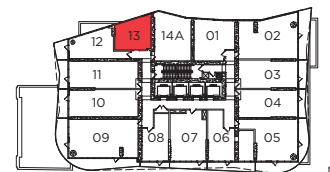

JUNIOR ONE BEDROOM

377 **SUITE 08**

377 SQ.FT. + BALCONY

**THE MASSEY  
TOWER** LIVE ON  
YONGE

TYPICAL, FLOORS 11-58

SIZES & SPECIFICATIONS SUBJECT TO CHANGE WITHOUT NOTICE. E. & O. E. DRAWING NOT TO SCALE.

JUNIOR ONE BEDROOM

440

» SUITE 12

440 SQ.FT. + BALCONY

THE MASSEY  
TOWER LIVE ON  
YONGE

TYPICAL, FLOORS 11-58

SIZES & SPECIFICATIONS SUBJECT TO CHANGE WITHOUT NOTICE. E. & O. E. DRAWING NOT TO SCALE.

JUNIOR ONE BEDROOM

378

SUITE 13

378 SQ.FT.

THE MASSEY  
TOWER LIVE ON  
YONGE

TYPICAL, FLOORS 11-58

SIZES & SPECIFICATIONS SUBJECT TO CHANGE WITHOUT NOTICE. E. & O. E. DRAWING NOT TO SCALE.