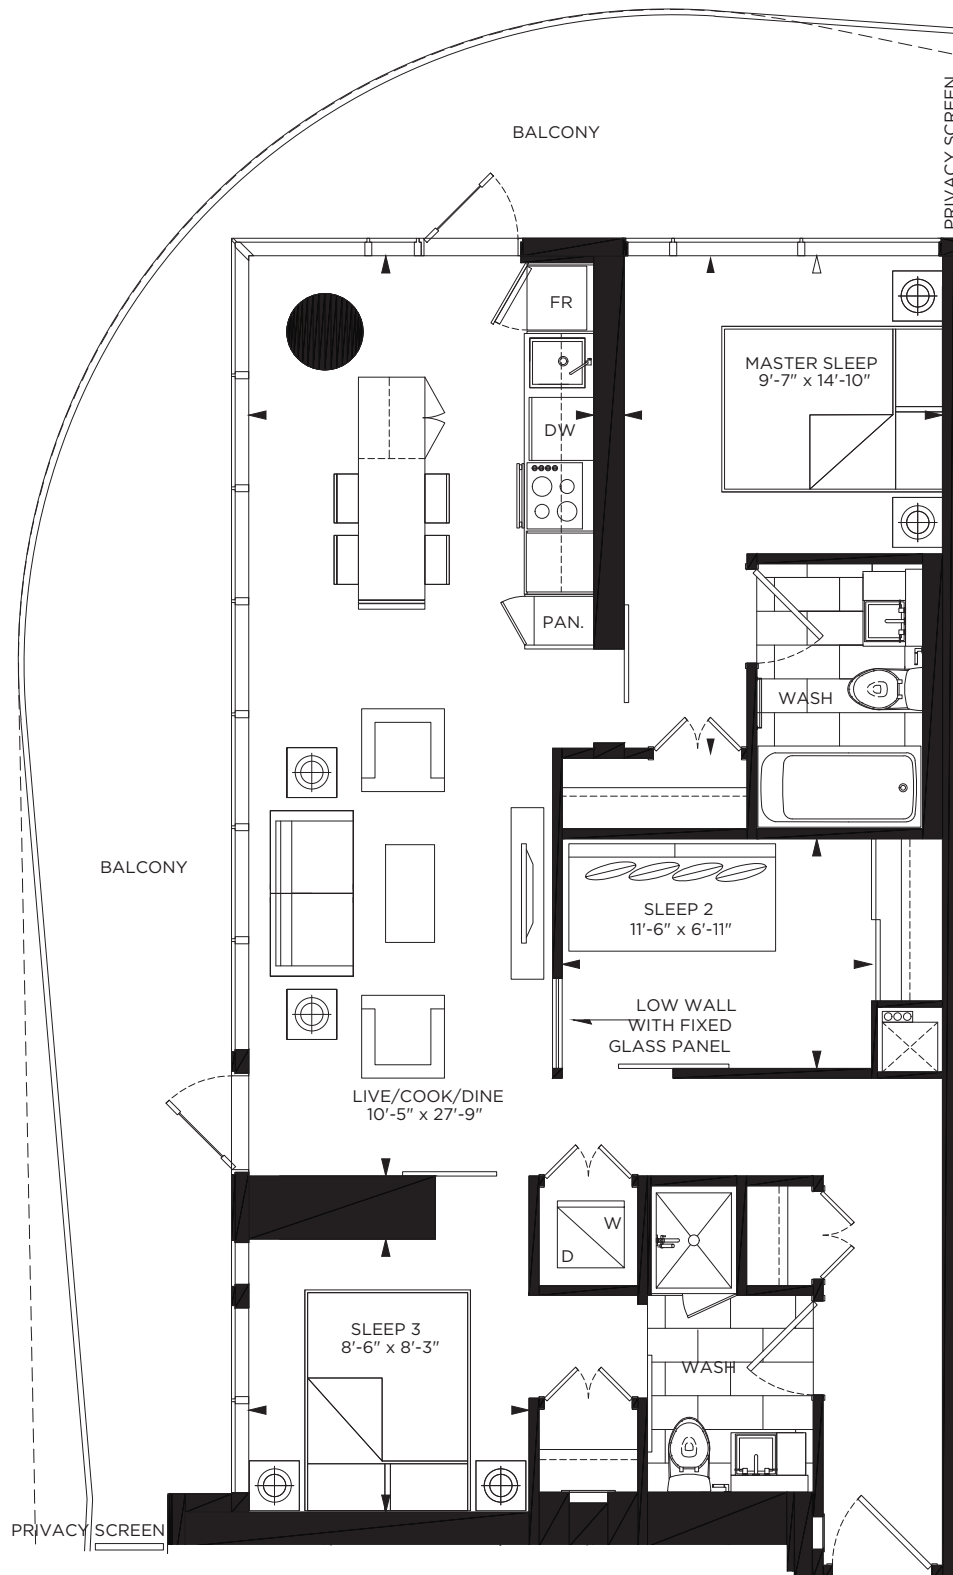

TWO BEDROOM + DEN / THREE BEDROOM

882

SUITE 09

882 SQ.FT. + BALCONY

TYPICAL, FLOORS 11-58

**THE MASSEY
TOWER** LIVE ON
YONGE

COLUMN SIZES SHOWN ARE AVERAGE FOR THE BUILDING AND WILL VARY IN SIZE SUBJECT TO THE FLOOR ON WHICH THE SUITE IS LOCATED. SIZES & SPECIFICATIONS SUBJECT TO CHANGE WITHOUT NOTICE. E. & O. E. DRAWING NOT TO SCALE.

TWO BEDROOM

1085

SUITE 11A

1085 SQ.FT. + BALCONY

TYPICAL, FLOORS 57-59

THE MASSEY TOWER LIVE ON YONGE

COLUMN SIZES SHOWN ARE AVERAGE FOR THE BUILDING AND WILL VARY IN SIZE SUBJECT TO THE FLOOR ON WHICH THE SUITE IS LOCATED. SIZES & SPECIFICATIONS SUBJECT TO CHANGE WITHOUT NOTICE. E. & O. E. DRAWING NOT TO SCALE.