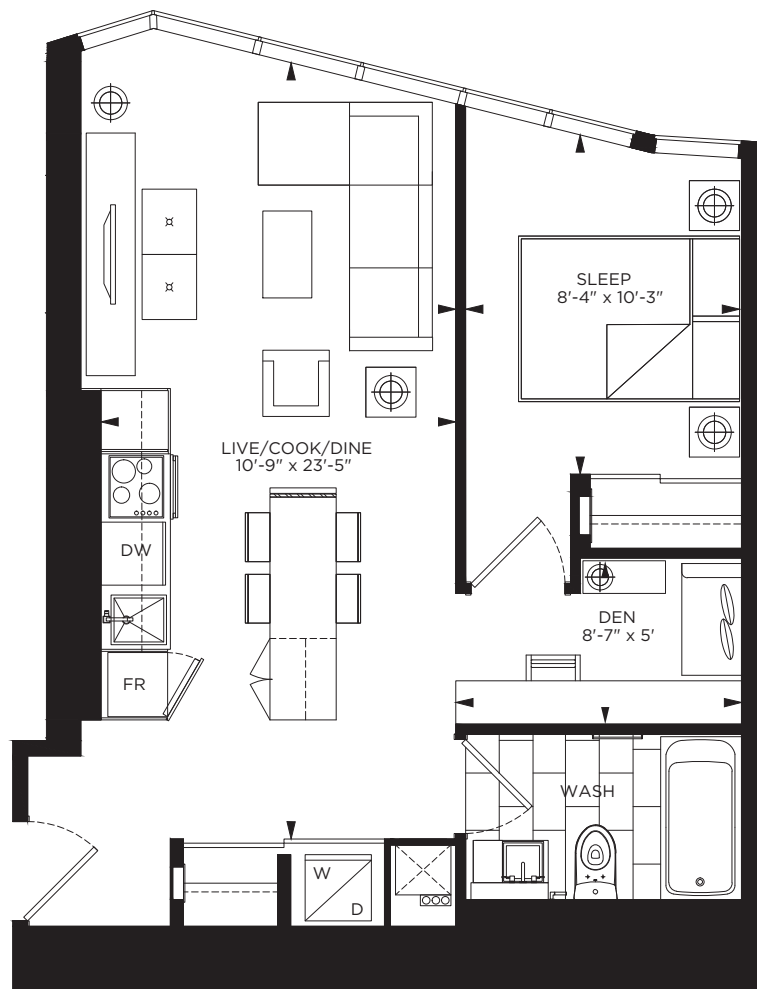

ONE BEDROOM + DEN

610

SUITE 14 A

610 SQ.FT.

THE MASSEY  
TOWER LIVE ON  
YONGE

TYPICAL, FLOORS 11-29

SIZES & SPECIFICATIONS SUBJECT TO CHANGE WITHOUT NOTICE. E. & O. E. DRAWING NOT TO SCALE.

ONE BEDROOM + DEN

# 610 >> SUITE 14 B

610 SQ.FT. <<

**THE MASSEY**  
**TOWER** LIVE ON  
YONGE

TYPICAL, FLOORS 30-58

SIZES & SPECIFICATIONS SUBJECT TO CHANGE WITHOUT NOTICE. E. & O. E. DRAWING NOT TO SCALE.

JUNIOR TWO BEDROOM

643

SUITE 05

643 SQ.FT. + BALCONY

TYPICAL, FLOORS 11-58

**THE MASSEY TOWER** LIVE ON YONGE

COLUMN SIZES SHOWN ARE AVERAGE FOR THE BUILDING AND WILL VARY IN SIZE SUBJECT TO THE FLOOR ON WHICH THE SUITE IS LOCATED. SIZES & SPECIFICATIONS SUBJECT TO CHANGE WITHOUT NOTICE. E. & O. E. DRAWING NOT TO SCALE.

ONE BEDROOM + DEN

645

» SUITE 10 + 11

645 SQ.FT. + BALCONY

TYPICAL, FLOORS 11-58

**THE MASSEY**  
**TOWER** LIVE ON  
YONGE