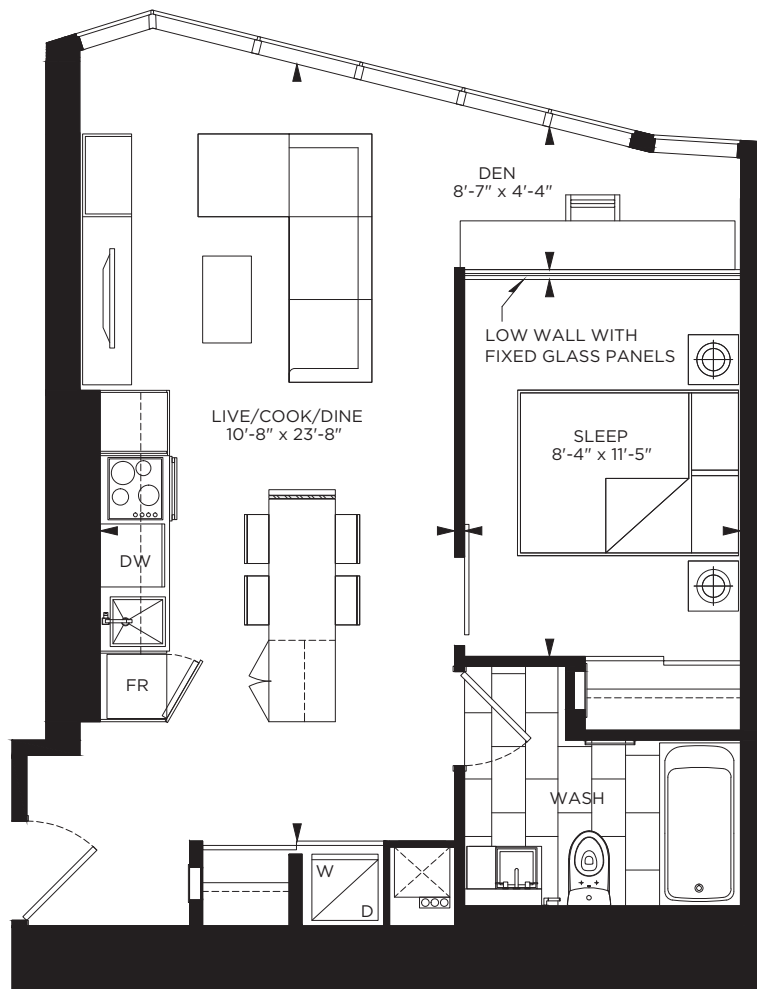

ONE BEDROOM + DEN

610

SUITE 14 A

610 SQ.FT.

THE MASSEY  
TOWER LIVE ON  
YONGE

TYPICAL, FLOORS 11-29

SIZES & SPECIFICATIONS SUBJECT TO CHANGE WITHOUT NOTICE. E. & O. E. DRAWING NOT TO SCALE.

ONE BEDROOM + DEN

# 610 >> SUITE 14 B

610 SQ.FT. <<

**THE MASSEY**  
**TOWER** LIVE ON  
YONGE

TYPICAL, FLOORS 30-58

SIZES & SPECIFICATIONS SUBJECT TO CHANGE WITHOUT NOTICE. E. & O. E. DRAWING NOT TO SCALE.

JUNIOR TWO BEDROOM

643

SUITE 05

643 SQ.FT. + BALCONY

TYPICAL, FLOORS 11-58

**THE MASSEY TOWER** LIVE ON YONGE

COLUMN SIZES SHOWN ARE AVERAGE FOR THE BUILDING AND WILL VARY IN SIZE SUBJECT TO THE FLOOR ON WHICH THE SUITE IS LOCATED. SIZES & SPECIFICATIONS SUBJECT TO CHANGE WITHOUT NOTICE. E. & O. E. DRAWING NOT TO SCALE.

ONE BEDROOM + DEN

645

» SUITE 10 + 11

645 SQ.FT. + BALCONY

TYPICAL, FLOORS 11-58

**THE MASSEY**  
**TOWER** LIVE ON  
YONGE