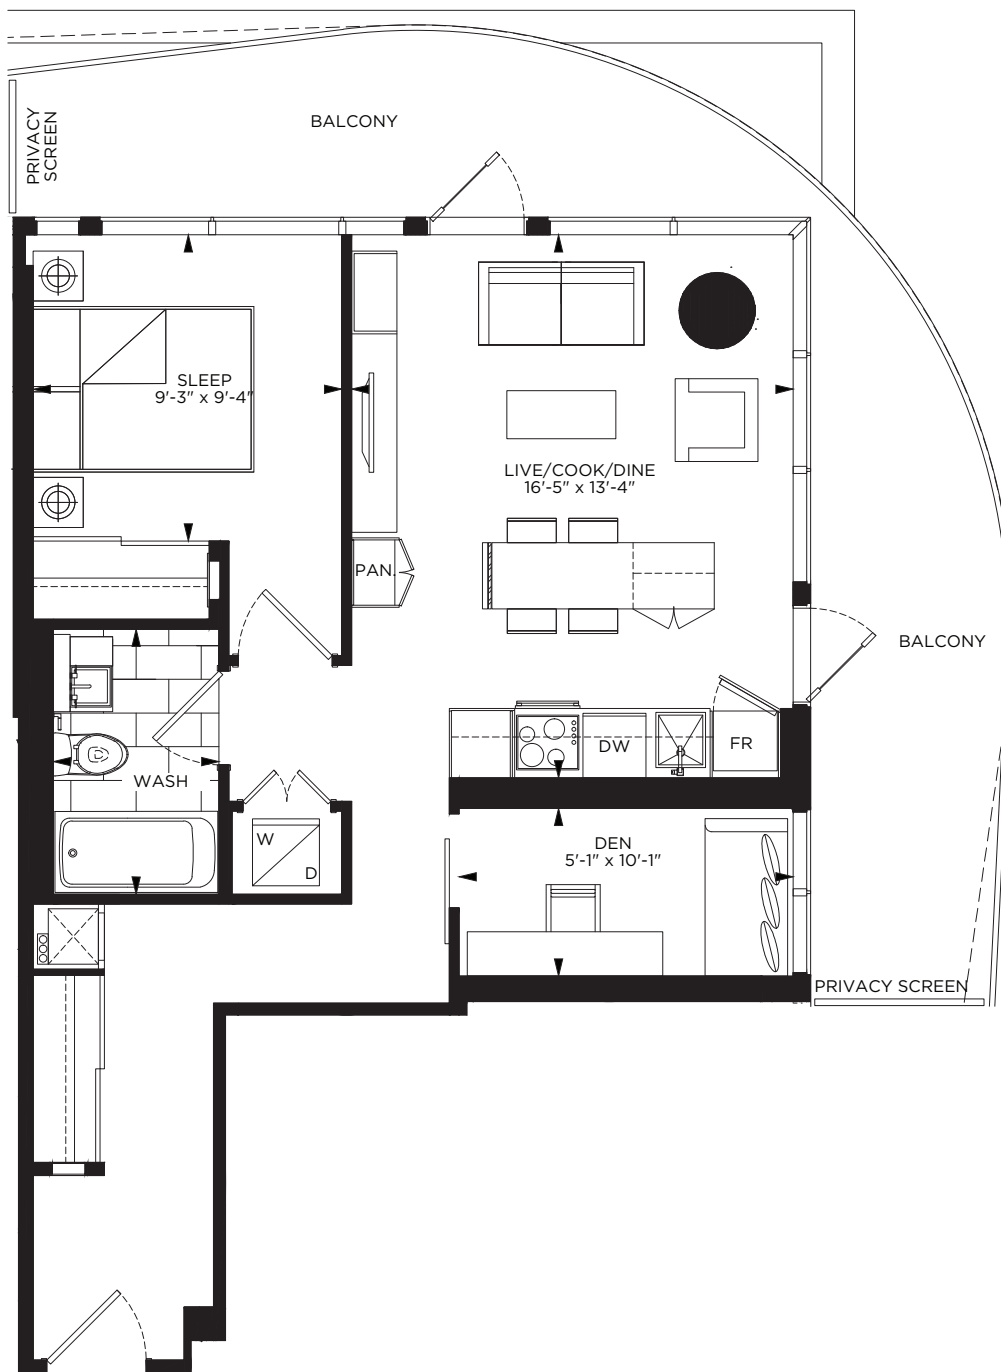

ONE BEDROOM + DEN

610

SUITE 14 A

610 SQ.FT.

THE MASSEY  
TOWER LIVE ON  
YONGE

TYPICAL, FLOORS 11-29

SIZES & SPECIFICATIONS SUBJECT TO CHANGE WITHOUT NOTICE. E. & O. E. DRAWING NOT TO SCALE.

ONE BEDROOM + DEN

# 610 >> SUITE 14 B

610 SQ.FT. <<

**THE MASSEY**  
**TOWER** LIVE ON  
YONGE

TYPICAL, FLOORS 30-58

SIZES & SPECIFICATIONS SUBJECT TO CHANGE WITHOUT NOTICE. E. & O. E. DRAWING NOT TO SCALE.

JUNIOR TWO BEDROOM

643

SUITE 05

643 SQ.FT. + BALCONY

TYPICAL, FLOORS 11-58

**THE MASSEY TOWER** LIVE ON YONGE

COLUMN SIZES SHOWN ARE AVERAGE FOR THE BUILDING AND WILL VARY IN SIZE SUBJECT TO THE FLOOR ON WHICH THE SUITE IS LOCATED. SIZES & SPECIFICATIONS SUBJECT TO CHANGE WITHOUT NOTICE. E. & O. E. DRAWING NOT TO SCALE.

ONE BEDROOM + DEN

645

» SUITE 10 + 11

645 SQ.FT. + BALCONY

TYPICAL, FLOORS 11-58

**THE MASSEY**  
**TOWER** LIVE ON  
YONGE