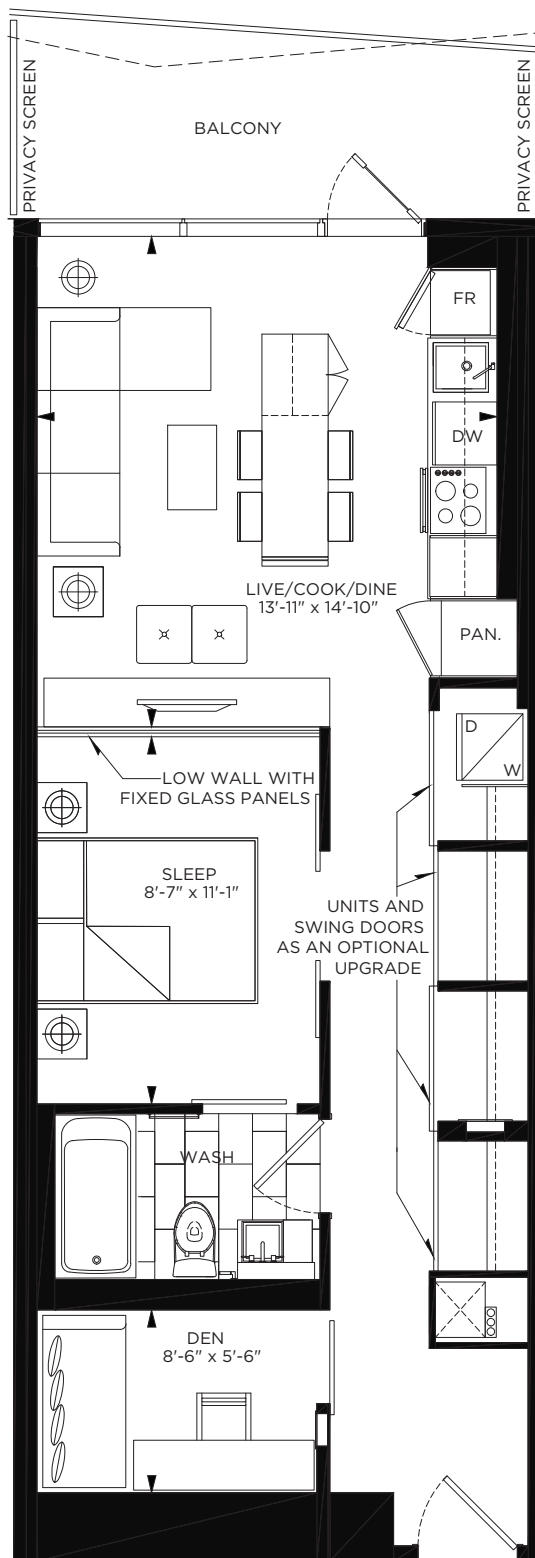

ONE BEDROOM + DEN

610

SUITE 14 A

610 SQ.FT.

THE MASSEY  
TOWER LIVE ON  
YONGE

TYPICAL, FLOORS 11-29

SIZES & SPECIFICATIONS SUBJECT TO CHANGE WITHOUT NOTICE. E. & O. E. DRAWING NOT TO SCALE.

ONE BEDROOM + DEN

# 610 >> SUITE 14 B

610 SQ.FT. <<

**THE MASSEY**  
**TOWER** LIVE ON  
YONGE

TYPICAL, FLOORS 30-58

SIZES & SPECIFICATIONS SUBJECT TO CHANGE WITHOUT NOTICE. E. & O. E. DRAWING NOT TO SCALE.

JUNIOR TWO BEDROOM

643

SUITE 05

643 SQ.FT. + BALCONY

TYPICAL, FLOORS 11-58

**THE MASSEY TOWER** LIVE ON YONGE

COLUMN SIZES SHOWN ARE AVERAGE FOR THE BUILDING AND WILL VARY IN SIZE SUBJECT TO THE FLOOR ON WHICH THE SUITE IS LOCATED. SIZES & SPECIFICATIONS SUBJECT TO CHANGE WITHOUT NOTICE. E. & O. E. DRAWING NOT TO SCALE.

ONE BEDROOM + DEN

645

» SUITE 10 + 11

645 SQ.FT. + BALCONY

TYPICAL, FLOORS 11-58

**THE MASSEY**  
**TOWER** LIVE ON  
YONGE